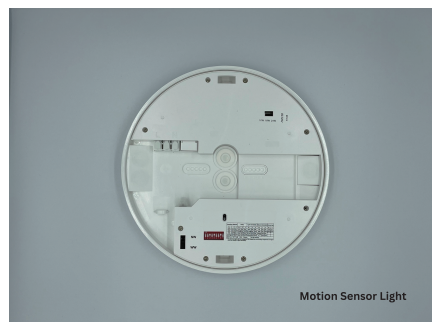

The corridor function complements the high-frequency sensor-controlled lights from the Purati lights and lowers the light intensity Don't use parts of the corridor. These lights can be controlled via DIP switches can be set precisely: distance, time, twilight and for the corridor function time and dimming level. Inner part sensor light Setting options sensor light. Available in all shapes (round, square and long), colors and sizes.

Ease Installation System

Redesign for internal plug connection wiring, only 5 minutes faster to install, thanks to the easy-to-install click system save you valuable time during installation