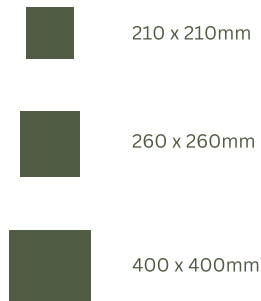

A complete range of ceiling luminaires with an aesthetics, clear and modern design

SLICE SERIES

Circle

Long

PURA TRIM SERIES

Round

DISC SERIES

Round

Square

PURA BUILD-ON 150

Round

Versatile application, suitable for any project.

All Purati products can be installed in a few simple steps. Drivers are integrated in the product or already connected and ready to use. No rewiring is necessary. The luminaires can be mounted easily using just a few screws. All luminaires come with easy to use mounting bracket or push lock or turning lock system. Whether they are mounted, recessed, pendant or on track, a special kit comes along to make the installation easy and more efficiency.

Carefully selecting designed a full range of accessories suitable for multiple application fields.

Depending on your structural engineering requirement can the Purati Luminaires mounted, built-in or to be semi-built in and on the track.

Using specific pendant sets the purati extension becomes architecturally convincing pendant luminaires.

Accessories

- Pendant kit
- Recessed kit
- Track kit