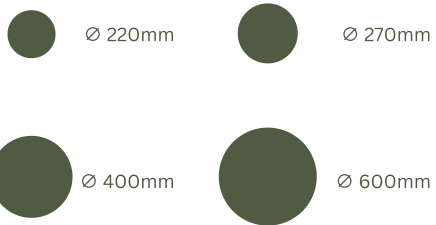

A complete range of ceiling luminaires with an aesthetics, clear and modern design

SLICE SERIES

Circle

Long