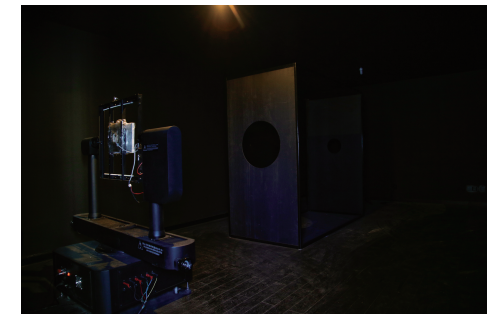

Our foundation

In-house testing Lab and manufacturing

We ensure that each of our products would have a comprehensive series of tests in our own lab and be sustainably produced. Purati provides 5 year company warranty on all of lights.