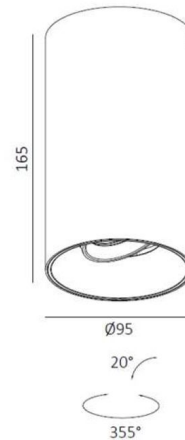

DESCRIPTION

IP54 surface mounted adjustable downlight with minimalistic design and versatile application

The Fuoco Series comprises of two classic shapes (Round · Square) with multiple mounting options that are suitable for both consumer and professional applications. With a minimal design and quality light output this downlight brings a modern, eye-pleasing and elegant look to the space. Precisely designed and engineered turning lock system makes this downlight interchangeable low glare reflector with three different beam angles to meet your project requirements.

QUICKINFO

GENERAL

Finish	White (RAL 9016)
Material	Die-cast Aluminium
IP	54
Lifespan	L90/50,000h
Warranty	5 years

LED

Optic	15°/ 24° / 36° / 60° Reflector
Lumen	915lm
Efficacy	Up to 87lm/W
CRI	3000K
CCT	>92
SDCM	<3
UGR	<19

ELECTRICAL

Voltage	220-240V
Power	10W
Driver Build-in (Flicker-Free)	Phase cut

ACCESSORIES

Glass diffuser or honeycomb louver

DESCRIPTION

IP54 surface mounted adjustable downlight with minimalistic design and versatile application

QUICKINFO

GENERAL

Finish	White (RAL 9016)
Material	Die-cast Aluminium
IP	54
Lifespan	L90/50,000h
Warranty	5 years

LED

Optic	15° / 24° / 36° / 60° Reflector
Lumen	915lm
Efficacy	Up to 87lm/W
CRI	3000K
CCT	>92
SDCM	<3
UGR	<19