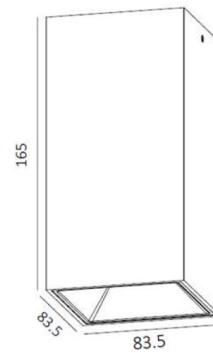

ACCESSORIES

Glass diffuser or honeycomb louver

BEAM 15° / 24° / 36° / 60°	CRI=92	SDCM=3	IP54	IK10	IC-4	5 YEARS