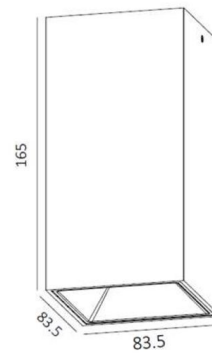

ACCESSORIES

Glass diffuser or honeycomb louver

BEAM 15° / 24° / 36° / 60°	CRI=92	SDCM=3	IP54	IK10	IC-4	5 YEARS