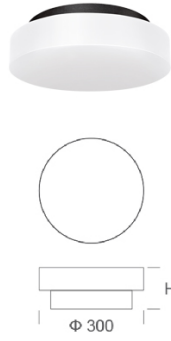

THE TECHNICAL DATA

Size

300mm

400mm

600mm

Martials	Metal + Acrylic diffuser		
Finishes	White, Black		
Mounting	Surface mounted, Rod suspension, Wire suspension		
Adjustability	non		
Power	24W/18W/10W Switch,	30W/22W/17W Switch,	55W/38W Switch
Luminous Flux of Luminaire	3168lm/2376lm/1320lm,	4038lm/3025lm/2244lm,	7260lm/5016lm
Beam Angle	120°		
CCT	3000K/4000K Switch as standard, 2700K on request		
Colour Rendering	CRI>90		
Colour Deviation	SDCM<3		
Unified Glare Rating	UGR<23 (X=4H, Y=8H)		
IP Rating	IP20		
IK Rating	KP07		
Driver	Triac DIM (Dimming range:1%-100%), non-Dim, DALI 2.0		
Functions	CF Motion sensor		
Lifetime	L80 50,000h		
Warranty	5 Years		
Accessories	Suspended kit (1 meter)		

Angle 120°

PURATI

PREMIUM ARCHITECTURAL LIGHTING

Unit 10, 80 O'Riordan Street, Alexandria NSW 2015 | Phone: +612 8065 8181 | Email: Sales@purati.com
www.purati.com