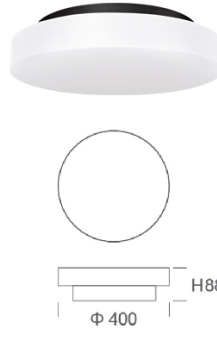

FLOAT

Timeless elegance. 360° perfect illumination.

The Float series by European design is an outstanding interior luminaire offering floating elegance, timeless aesthetic, and extremely homogenous omnidirectional illumination.

132lm/W

CRI >90

SDCM <3

Long-lasting lifetime

DALI 2.0

Flicker Free

THE TECHNICAL DATA

Size

300mm

400mm

600mm

Martials	Metal + Acrylic diffuser		
Finishes	White, Black		
Mounting	Surface mounted, Rod suspension, Wire suspension		
Adjustability	non		
Power	24W/18W/10W Switch,	30W/22W/17W Switch,	55W/38W Switch
Luminous Flux of Luminaire	3168lm/2376lm/1320lm,	4038lm/3025lm/2244lm,	7260lm/5016lm
Beam Angle	120°		
CCT	3000K/4000K Switch as standard, 2700K on request		
Colour Rendering	CRI>90		
Colour Deviation	SDCM<3		
Unified Glare Rating	UGR<23 (X=4H, Y=8H)		
IP Rating	IP20		
IK Rating	KP07		
Driver	Triac DIM (Dimming range:1%-100%), non-Dim, DALI 2.0		
Functions	CF Motion sensor		
Lifetime	L80 50,000h		
Warranty	5 Years		
Accessories	Suspended kit (1 meter)		