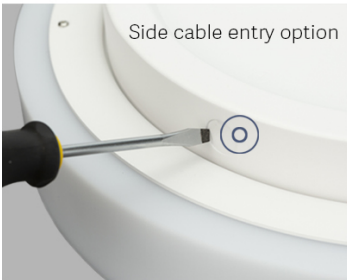

FLOAT

Timeless elegance. 360° perfect illumination.

The Float series by European design is an outstanding interior luminaire offering floating elegance, timeless aesthetic, and extremely homogenous omnidirectional illumination.

132lm/W

CRI >90

SDCM <3

Long-lasting lifetime

DALI 2.0

Flicker Free