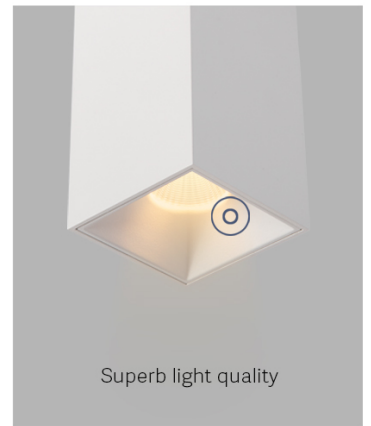

CRI >92+

SDCM <3

Low glare

Long-lasting lifetime

Flicker free

5 Years

The trimless plaster downlight

350° Rotation and 25° Tilt

Superb light quality

Thin trim design

THE TECHNICAL DATA

 <p>Model</p>	 <p>Fuoco Round Trim</p>	 <p>Fuoco Round Trim Adjustable</p>	 <p>Fuoco Square Trim</p>	 <p>Fuoco Square Trim Adjustable</p>	 <p>Fuoco Duo Recessed</p>
Mounting	Recessed				
Materials	Powder Coated Aluminium				
Finishes	White, Black				
Adjustability		350° Rotation and 25° Tilt		350° Rotation and 25° Tilt	
Power	10W as standard, 13W on request				20W
Luminous Flux of Luminaire	1002lm				2000lm
Beam Angle	15°/24°/36°/60°				
Colour Rendering	CRI>92+				
Colour Deviation	SDCM<3				
Unified Glare Rating	UGR<19 or <16 only for black				
IP Rating	IP54				
IK Rating	IK10				
Insulating Rating	IC-4				
Driver	Phase Dimming, DALI 2.0				
Lifetime	L90 50,000h				
Warranty	5 Years				
Accessories	Honeycomb Optic, Glass Lens, Suspension kit (2 meter)				

THE TECHNICAL DATA

 Model	 Fuoco Round Trimless Fixed Fuoco Round Trimless Adjustable Fuoco Square Trimless Fixed Fuoco Square Trimless Adjustable			
Mounting	Recessed			
Materials	Powder Coated Aluminium			
Finishes	White, Black			
Adjustability		350° Rotation and 25° Tilt		350° Rotation and 25° Tilt
Power	10W as standard, 13W on request			
Luminous Flux of Luminaire	1002lm			
Beam Angle	15°/24°/36°/60°			
Colour Rendering	CRI>92+			
Colour Deviation	SDCM<3			
Unified Glare Rating	UGR<19 or <16 only for black			
IP Rating	IP54			
IK Rating	IK10			
Insulating Rating	IC4			
Driver	Phase Dimming, DALI 2.0			
Lifetime	L90 50,000h			
Warranty	5 Years			
Accessories	Honeycomb Optic, Glass Lens, Suspension kit (2 meter)			

Surface mounted

Suspension

Materials

Powder Coated Aluminium

Finishes

White, Black

Adjustability

350° Rotation and 25° Tilt