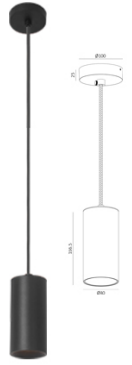

Superb light quality

Thin trim design

THE TECHNICAL DATA

 <p>Model</p>	 <p>Fuoco Round Trim</p>	 <p>Fuoco Round Trim Adjustable</p>	 <p>Fuoco Square Trim</p>	 <p>Fuoco Square Trim Adjustable</p>	 <p>Fuoco Duo Recessed</p>
Mounting	Recessed				
Materials	Powder Coated Aluminium				
Finishes	White, Black				
Adjustability		350° Rotation and 25° Tilt		350° Rotation and 25° Tilt	
Power	10W as standard, 13W on request				20W
Luminous Flux of Luminaire	1002lm				2000lm
Beam Angle	15°/24°/36°/60°				
Colour Rendering	CRI>92+				
Colour Deviation	SDCM<3				
Unified Glare Rating	UGR<19 or <16 only for black				
IP Rating	IP54				
IK Rating	IK10				
Insulating Rating	IC-4				
Driver	Phase Dimming, DALI 2.0				
Lifetime	L90 50,000h				
Warranty	5 Years				
Accessories	Honeycomb Optic, Glass Lens, Suspension kit (2 meter)				

THE TECHNICAL DATA

 Model	 Fuoco Round Trimless Fixed Fuoco Round Trimless Adjustable Fuoco Square Trimless Fixed Fuoco Square Trimless Adjustable			
Mounting	Recessed			
Materials	Powder Coated Aluminium			
Finishes	White, Black			
Adjustability		350° Rotation and 25° Tilt		350° Rotation and 25° Tilt
Power	10W as standard, 13W on request			
Luminous Flux of Luminaire	1002lm			
Beam Angle	15°/24°/36°/60°			
Colour Rendering	CRI>92+			
Colour Deviation	SDCM<3			
Unified Glare Rating	UGR<19 or <16 only for black			
IP Rating	IP54			
IK Rating	IK10			
Insulating Rating	IC4			
Driver	Phase Dimming, DALI 2.0			
Lifetime	L90 50,000h			
Warranty	5 Years			
Accessories	Honeycomb Optic, Glass Lens, Suspension kit (2 meter)			

THE TECHNICAL DATA

Model

Fuoco Round Surface

Fuoco Round Surface Adjustable

Fuoco Square Surface

Fuoco Square Surface Adjustable

Fuoco Round Pendant

Mounting

350° Rotation and 25° Tilt

Power

10W as standard, 13W on request

Luminous Flux of Luminaire

1002lm

Beam Angle

15°/24°/36°/60°

Colour Rendering