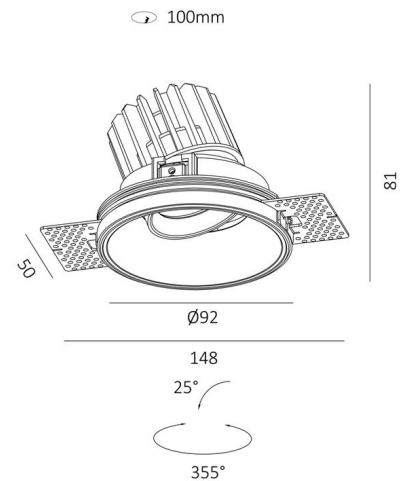

DESCRIPTION

Thin trim IP54 recessed downlight with minimalistic design and versatile application

The Fuoco Series comprises of two classic shapes (Round · Square) with multiple mounting options that are suitable for both consumer and professional applications. With ultra-thin trim, deep recessed design and quality light output this downlight brings a modern, eye-pleasing and elegant look to the space. Precisely designed and engineered turning lock system makes this downlight interchangeable low glare reflector with three different beam angles to meet your project requirements.

QUICKINFO

GENERAL

Finish	Black (RAL 9016)
Material	Die-cast Aluminium
IP	54
Lifespan	L90/50,000h
Warranty	5 years

LED

Optic	15° / 24° / 36° / 60° Reflector
Lumen	1029lm
Efficacy	Up to 100lm/W
CRI	3000K
CCT	>92
SDCM	<3
UGR	<19

ELECTRICAL

Voltage	220-240V
Power	10W
Driver (Flicker-Free)	Phase cut

ACCESSORIES

Glass diffuser or honeycomb louver

DESCRIPTION

Thin trim IP54 recessed downlight with minimalistic design and versatile application

QUICKINFO

GENERAL

Finish	White(RAL9005)
Material	Die-cast Aluminium
IP	54
Lifespan	L90/50,000h
Warranty	5 years

LED

Optic	15° / 24° / 36° / 60° Reflector
Lumen	1029lm
Efficacy	Up to 100lm/W
CRI	3000K
CCT	>92
SDCM	<3
UGR	<19