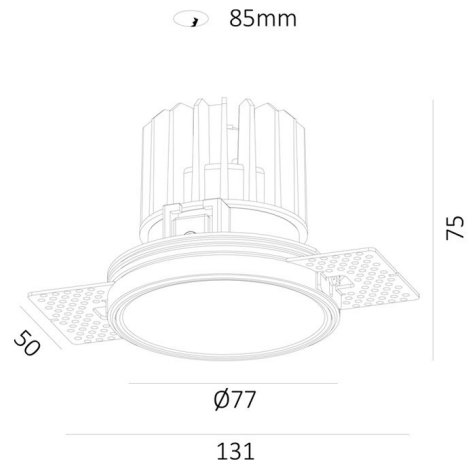

DESCRIPTION

Thin trim IP54 recessed downlight with minimalistic design and versatile application

The Fuoco Series comprises of two classic shapes (Round · Square) with multiple mounting options that are suitable for both consumer and professional applications. With ultra-thin trim, deep recessed design and quality light output this downlight brings a modern, eye-pleasing and elegant look to the space. Precisely designed and engineered turning lock system makes this downlight interchangeable low glare reflector with three different beam angles to meet your project requirements.

QUICKINFO

GENERAL

Finish	Black (RAL 9016)
Material	Die-cast Aluminium
IP	54
Lifespan	L90/50,000h
Warranty	5 years

LED

Optic	15° / 24° / 36° / 60° Reflector
Lumen	1029lm
Efficacy	Up to 100lm/W
CRI	3000K
CCT	>92
SDCM	<3
UGR	<19

ELECTRICAL

Voltage	220-240V
Power	10W
Driver (Flicker-Free)	Phase cut

ACCESSORIES

Glass diffuser or honeycomb louver

DESCRIPTION

Thin trim IP54 recessed downlight with minimalistic design and versatile application

QUICKINFO

GENERAL

Finish	White(RAL9005)
Material	Die-cast Aluminium
IP	54
Lifespan	L90/50,000h
Warranty	5 years

LED

Optic	15° / 24° / 36° / 60° Reflector
Lumen	1029lm
Efficacy	Up to 100lm/W
CRI	3000K
CCT	>92
SDCM	<3
UGR	<19