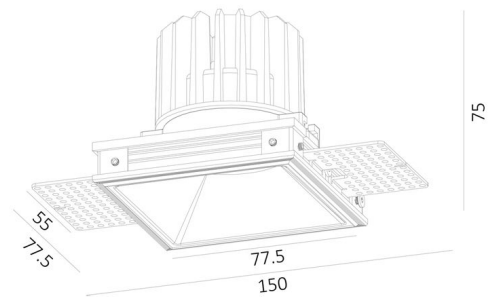

### LED

Optic	15° / 24° / 36° / 60° Reflector
Lumen	1029lm
Efficacy	Up to 100lm/W
CRI	3000K
CCT	>92
SDCM	<3
UGR	<19

### ACCESSORIES

Glass diffuser or honeycomb louver

88\*88mm