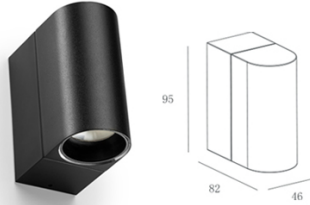

THE TECHNICAL DATA

Model

Fusi 46 Spot Wall Uno

Fusi 46 Spot Wall Duo

Mounting	Wall Mounted	
Materials	Powder Coated Aluminium	
Finishes	White, Black	
Track Compatibility	Non	
Adjustability	355° Rotation, 90° Tilt	355° Rotation, 180° Tilt
Power	6W	12W
Luminous Flux of Luminaire	510lm	960lm
Beam Angle	15°/24°/36°/50°	
CCT	3000K/4000K, 2700K on request	
Colour Rendering	CRI>95	
Colour Deviation	SDCM<3	
Unified Glare Rating	UGR<13	
IP Rating	IP20	
IK Rating	IK10	
Driver	Triac DIM (Dimming range: 1%-100%), non-Dim, DALI 2.0	
Lifetime	L80 50,000h	
Warranty	5 Years	
Accessories	Honeycomb Louver, Cross Louver	

Angle 15°

Angle 24°

Angle 36°

Angle 50°

PURATI

PREMIUM ARCHITECTURAL LIGHTING

Unit 10, 80 O'Riordan Street, Alexandria NSW 2015 | Phone: +612 8065 8181 | Email: Sales@purati.com
www.purati.com