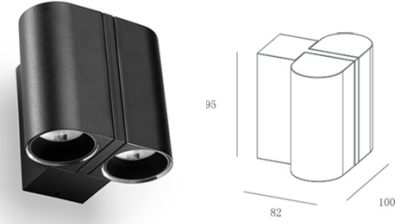

THE TECHNICAL DATA

Model

Fusi 46 Spot Wall Uno

Fusi 46 Spot Wall Duo

Mounting	Wall Mounted	
Materials	Powder Coated Aluminium	
Finishes	White, Black	
Track Compatibility	Non	
Adjustability	355° Rotation, 90° Tilt	355° Rotation, 180° Tilt
Power	6W	12W
Luminous Flux of Luminaire	510lm	960lm
Beam Angle	15°/24°/36°/50°	
CCT	3000K/4000K, 2700K on request	
Colour Rendering	CRI>95	
Colour Deviation	SDCM<3	
Unified Glare Rating	UGR<13	
IP Rating	IP20	
IK Rating	IK10	
Driver	Triac DIM (Dimming range: 1%-100%), non-Dim, DALI 2.0	
Lifetime	L80 50,000h	
Warranty	5 Years	
Accessories	Honeycomb Louver, Cross Louver	

Angle 15°

Angle 24°

Angle 36°

Angle 50°

PURATI

PREMIUM ARCHITECTURAL LIGHTING

Unit 10, 80 O'Riordan Street, Alexandria NSW 2015 | Phone: +612 8065 8181 | Email: Sales@purati.com
www.purati.com