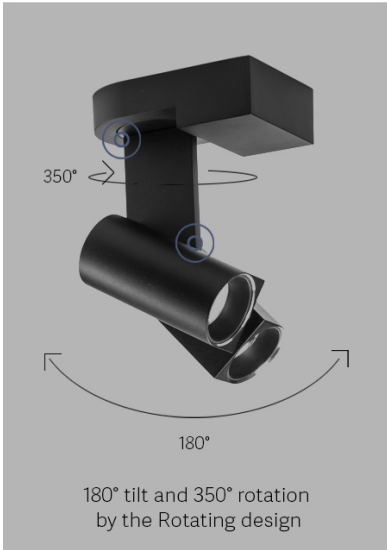

PURATI

FUSI

The typical modular design that combines beauty, precision, and versatility

Thanks to their powerful LEDs, our swivelling spotlights deliver ideal for indoor lighting. Our spotlights are available in surface-mounted, semi-recessed or track-mounted versions, with wide to focused beam angles. They can be used for presentation, in retail situations, or in museums.

npk design, the Netherlands.

CRI >95   SDCM <3   UGR<13   Long-lasting lifetime   Low glare   Flicker Free