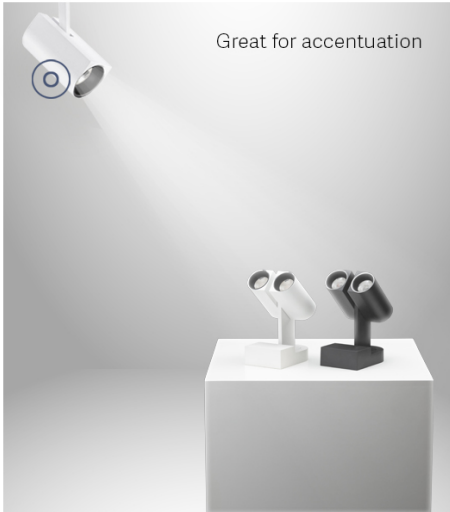

PURATI

FUSI

The typical modular design that combines beauty, precision, and versatility

Thanks to their powerful LEDs, our swivelling spotlights deliver ideal for indoor lighting. Our spotlights are available in surface-mounted, semi-recessed or track-mounted versions, with wide to focused beam angles. They can be used for presentation, in retail situations, or in museums.

npk design, the Netherlands.

CRI >95 SDCM <3 UGR<13 Long-lasting lifetime Low glare Flicker Free

THE TECHNICAL DATA

Model

Fusi 46 Spot Uno

Fusi 46 Spot Uno

Fusi 46 Spot Duo

Fusi 46 Spot Duo

Mounting	Semi-Recessed	Surface Mounted	Semi-Recessed	Surface Mounted
Materials	Powder Coated Aluminium			
Finishes	White, Black			
Track Compatibility	Non			
Adjustability	355° Rotation, 90° Tilt		355° Rotation, 180° Tilt	
Power	11W/8W		20W/15W	
Luminous Flux of Luminaire	780lm/620lm		1500lm/1200lm	
Beam Angle	15°/24°/36°/50°			
CCT	3000K/4000K, 2700K on request			
Colour Rendering	CRI>95			
Colour Deviation	SDCM<3			
Unified Glare Rating	UGR<13			
IP Rating	IP20			
IK Rating	IK10			
Driver	Triac DIM (Dimming range: 1%-100%), non-Dim, DALI 2.0			
Lifetime	L80 50,000h			
Warranty	5 Years			
Accessories	Honeycomb Louver, Cross Louver			