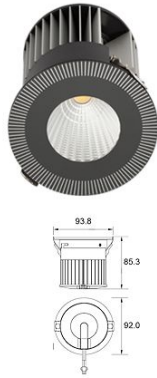

Modern and good-looking

Designed for low glare UGR<10

THE TECHNICAL DATA

Model

Static Essential Round

Static Classic Round

Static Classic Square

Trim style	Decorative trim	Classic Trim
Mounting	Recessed	
Materials	Powder Coated Aluminium	
Finishes	Black, White	
Power	10W	
Luminous Flux of Luminaire	1000lm	
Beam Angle	15°/24°/38°	
Colour Rendering	CRI>95	
Colour Deviation	SDCM<3	
Unified Glare Rating	UGR<10	
IP Rating	IP54	
IK Rating	IK08	
Driver	Triac Dim, DALI 2.0 on request	
Lifetime	L80, 50,000h	
Warranty	5 Years	