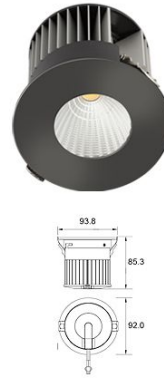

Modern and good-looking

Designed for low glare UGR<10

THE TECHNICAL DATA

Model

Static Essential Round

Static Classic Round

Static Classic Square

Trim style	Decorative trim	Classic Trim
Mounting	Recessed	
Materials	Powder Coated Aluminium	
Finishes	Black, White	
Power	10W	
Luminous Flux of Luminaire	1000lm	
Beam Angle	15°/24°/38°	
Colour Rendering	CRI>95	
Colour Deviation	SDCM<3	
Unified Glare Rating	UGR<10	
IP Rating	IP54	
IK Rating	IK08	
Driver	Triac Dim, DALI 2.0 on request	
Lifetime	L80, 50,000h	
Warranty	5 Years	