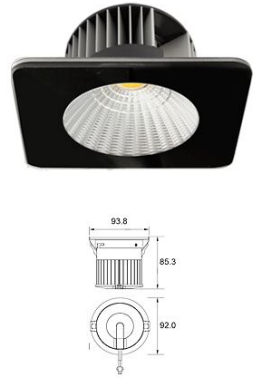

Modern and good-looking

Designed for low glare UGR<10

THE TECHNICAL DATA

Model

Static Essential Round

Static Classic Round

Static Classic Square

Trim style	Decorative trim	Classic Trim
Mounting	Recessed	
Materials	Powder Coated Aluminium	
Finishes	Black, White	
Power	10W	
Luminous Flux of Luminaire	1000lm	
Beam Angle	15°/24°/38°	
Colour Rendering	CRI>95	
Colour Deviation	SDCM<3	
Unified Glare Rating	UGR<10	
IP Rating	IP54	
IK Rating	IK08	
Driver	Triac Dim, DALI 2.0 on request	
Lifetime	L80, 50,000h	
Warranty	5 Years	