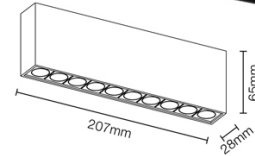

# THE TECHNICAL DATA

Model

Coda 5 heads  
Build-on

Coda 10 heads  
Build-on

Materials	Powder Coated Aluminium	
Finishes	Black/White	
LED Power	12W Switch	24W Switch
Lumens	750lm	1680lm
Efficacy	63lm/W	71lm/W
CCT	3000K/4000K 2700K on request	
IP Rating	IP54	
CRI	90+	
SDCM	<3	
UGR	<10	
Beam Angles	15°/24°/33°	
Lifetime	>50,000h L90	
Warranty	5 Years	