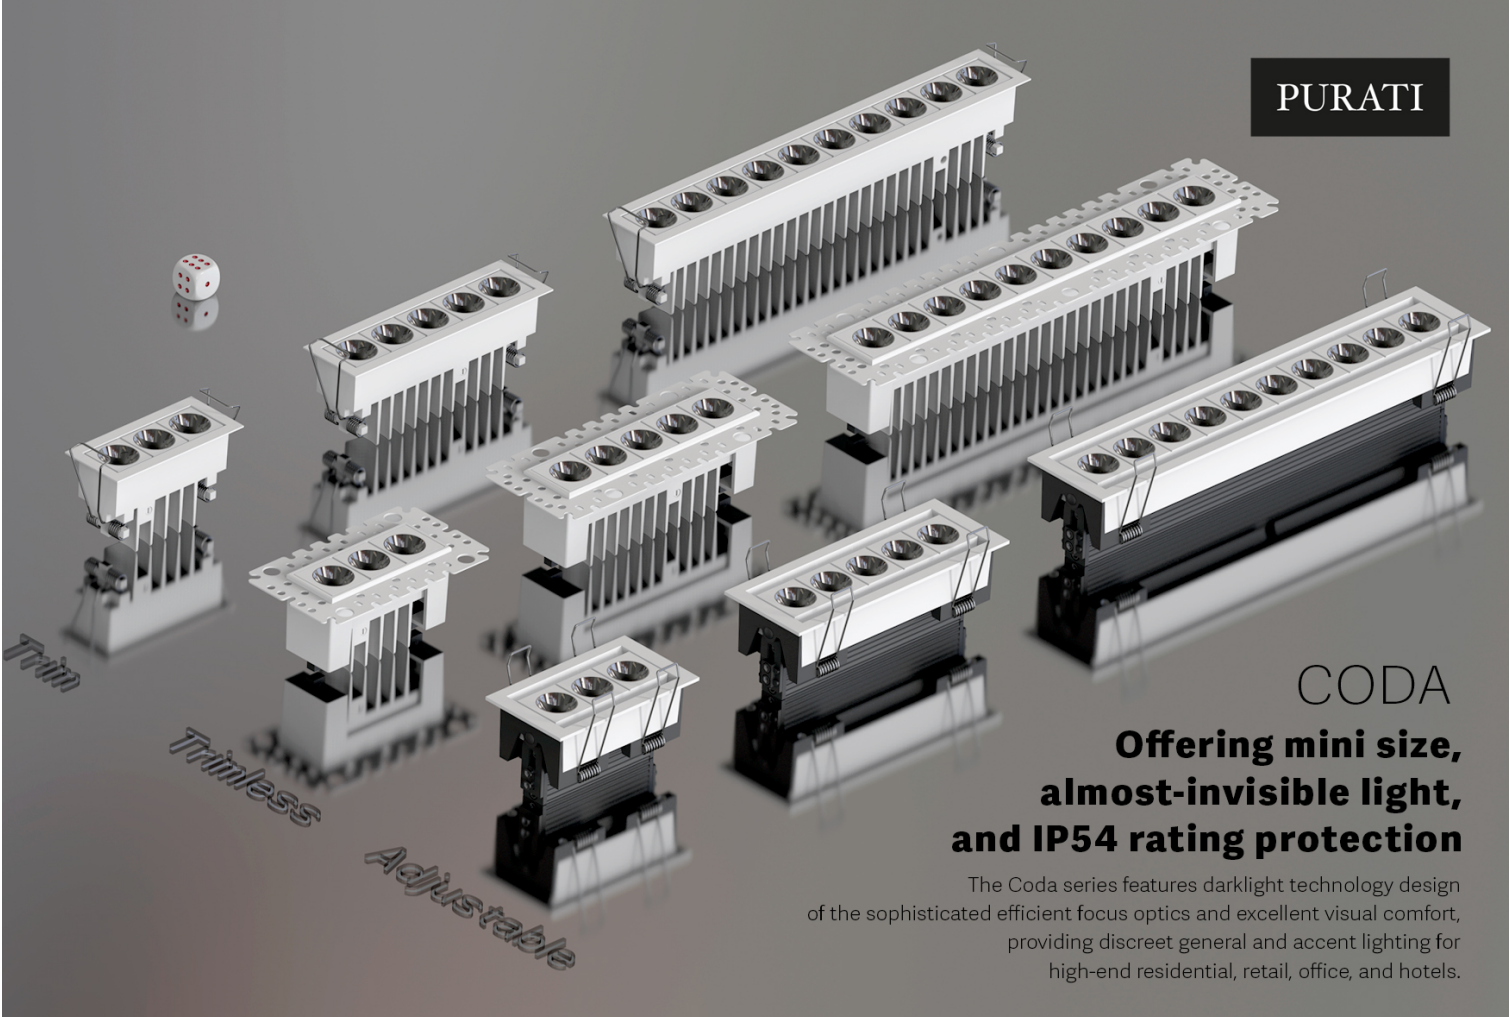

PURATI

**CODA**  
**Offering mini size,**  
**almost-invisible light,**  
**and IP54 rating protection**

The Coda series features darklight technology design of the sophisticated efficient focus optics and excellent visual comfort, providing discreet general and accent lighting for high-end residential, retail, office, and hotels.

- CRI>90**
- SDCM<3**
- UGR<10**
- 5 Years**
- IP54**
- Long-lasting lifetime**

IP54 rating protection

Adjustable design (20°Tilt)

Size and precision

Designed for low glare UGR<10

# THE TECHNICAL DATA

<b>Model</b>	<b>Coda 3 heads Adjustable</b>			<b>Coda 5 heads Adjustable</b>			<b>Coda 10 heads Adjustable</b>		
<b>Materials</b>	Powder Coated Aluminium								
<b>Finishes</b>	Black/White								
<b>LED Power</b>	7W Switch			12W Switch			24W Switch		
<b>Lumens</b>	450lm			750lm			1680lm		
<b>Efficacy</b>	65lm/W			63lm/W			71lm/W		
<b>CCT</b>	3000K/4000K 2700K on request								
<b>IP Rating</b>	IP20								
<b>CRI</b>	90+								
<b>SDCM</b>	<3								
<b>UGR</b>	<10								
<b>Beam Angles</b>	15°/24°/33°								
<b>Lifetime</b>	>50,000h L90								
<b>Warranty</b>	5 Years								