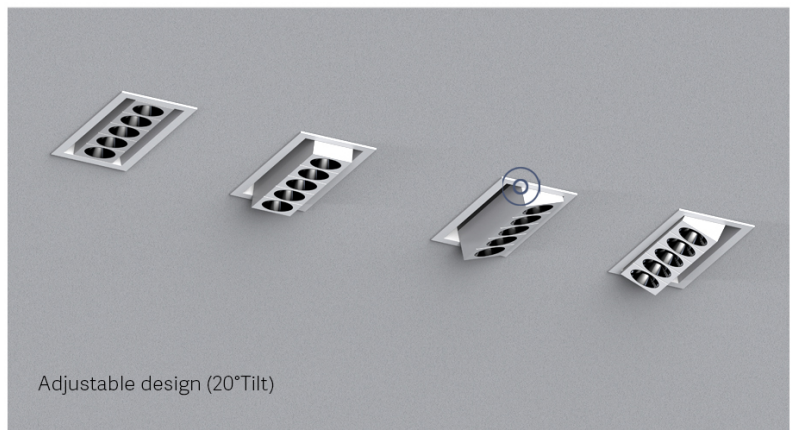

PURATI

**CODA**  
**Offering mini size,**  
**almost-invisible light,**  
**and IP54 rating protection**

The Coda series features darklight technology design of the sophisticated efficient focus optics and excellent visual comfort, providing discreet general and accent lighting for high-end residential, retail, office, and hotels.

- CRI>90**
- SDCM<3**
- UGR<10**
- 5 Years**
- IP54**
- Long-lasting lifetime**

IP54 rating protection

Adjustable design (20°Tilt)

Size and precision

Designed for low glare UGR<10

# THE TECHNICAL DATA

<b>Model</b>	<b>Coda 3 heads Adjustable</b>			<b>Coda 5 heads Adjustable</b>			<b>Coda 10 heads Adjustable</b>		
<b>Materials</b>	Powder Coated Aluminium								
<b>Finishes</b>	Black/White								
<b>LED Power</b>	7W Switch			12W Switch			24W Switch		
<b>Lumens</b>	450lm			750lm			1680lm		
<b>Efficacy</b>	65lm/W			63lm/W			71lm/W		
<b>CCT</b>	3000K/4000K 2700K on request								
<b>IP Rating</b>	IP20								
<b>CRI</b>	90+								
<b>SDCM</b>	<3								
<b>UGR</b>	<10								
<b>Beam Angles</b>	15°/24°/33°								
<b>Lifetime</b>	>50,000h L90								
<b>Warranty</b>	5 Years								