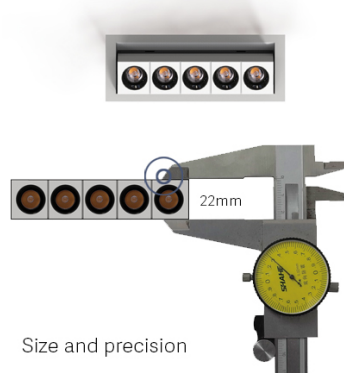

- CRI>90**
- SDCM<3**
- UGR<10**
- 5 Years**
- IP54**
- Long-lasting lifetime**

IP54 rating protection

Adjustable design (20°Tilt)

Size and precision

Designed for low glare UGR<10

# THE TECHNICAL DATA

<b>Model</b>	<b>Coda 3 heads Adjustable</b>			<b>Coda 5 heads Adjustable</b>			<b>Coda 10 heads Adjustable</b>		
<b>Materials</b>	Powder Coated Aluminium								
<b>Finishes</b>	Black/White								
<b>LED Power</b>	7W Switch			12W Switch			24W Switch		
<b>Lumens</b>	450lm			750lm			1680lm		
<b>Efficacy</b>	65lm/W			63lm/W			71lm/W		
<b>CCT</b>	3000K/4000K 2700K on request								
<b>IP Rating</b>	IP20								
<b>CRI</b>	90+								
<b>SDCM</b>	<3								
<b>UGR</b>	<10								
<b>Beam Angles</b>	15°/24°/33°								
<b>Lifetime</b>	>50,000h L90								
<b>Warranty</b>	5 Years								

# THE TECHNICAL DATA

Model

Coda 5 heads  
Build-on

Coda 10 heads  
Build-on

Materials	Powder Coated Aluminium	
Finishes	Black/White	
LED Power	12W Switch	24W Switch
Lumens	750lm	1680lm
Efficacy	63lm/W	71lm/W
CCT	3000K/4000K 2700K on request	
IP Rating	IP54	
CRI	90+	
SDCM	<3	
UGR	<10	
Beam Angles	15°/24°/33°	
Lifetime	>50,000h L90	
Warranty	5 Years	