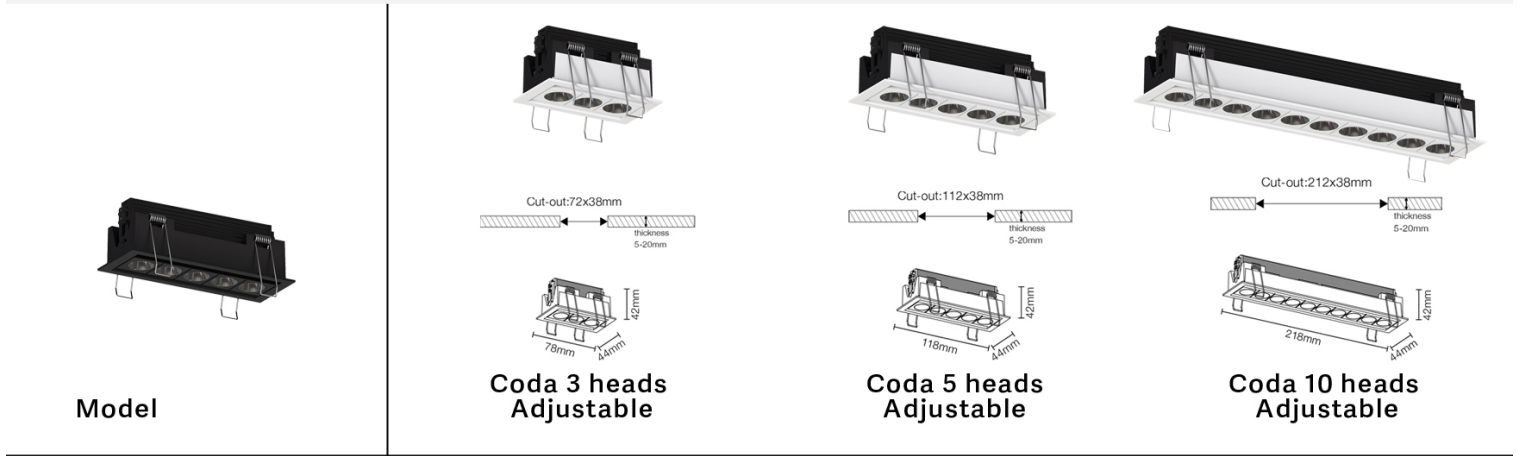

- CRI>90**
- SDCM<3**
- UGR<10**
- 5 Years**
- IP54**
- Long-lasting lifetime**

IP54 rating protection

Adjustable design (20°Tilt)

Size and precision

Designed for low glare UGR<10

# THE TECHNICAL DATA

<b>Model</b>	<b>Coda 3 heads Adjustable</b>			<b>Coda 5 heads Adjustable</b>			<b>Coda 10 heads Adjustable</b>		
<b>Materials</b>	Powder Coated Aluminium								
<b>Finishes</b>	Black/White								
<b>LED Power</b>	7W Switch			12W Switch			24W Switch		
<b>Lumens</b>	450lm			750lm			1680lm		
<b>Efficacy</b>	65lm/W			63lm/W			71lm/W		
<b>CCT</b>	3000K/4000K 2700K on request								
<b>IP Rating</b>	IP20								
<b>CRI</b>	90+								
<b>SDCM</b>	<3								
<b>UGR</b>	<10								
<b>Beam Angles</b>	15°/24°/33°								
<b>Lifetime</b>	>50,000h L90								
<b>Warranty</b>	5 Years								