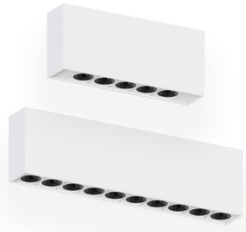

THE TECHNICAL DATA

Model