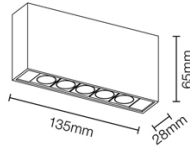

# THE TECHNICAL DATA

Model

Coda 5 heads  
Build-on

Coda 10 heads  
Build-on

Materials	Powder Coated Aluminium	
Finishes	Black/White	
LED Power	12W Switch	24W Switch
Lumens	750lm	1680lm
Efficacy	63lm/W	71lm/W
CCT	3000K/4000K 2700K on request	
IP Rating	IP54	
CRI	90+	
SDCM	<3	
UGR	<10	
Beam Angles	15°/24°/33°	
Lifetime	>50,000h L90	
Warranty	5 Years	