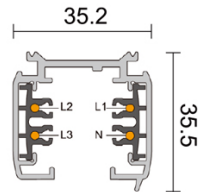

Surface Mounted Track

4 Wire surface mounted track

Recessed Track

4 Wire recessed track

Uni-Track, 3 Circuits

QUICKINFO

Track type	3 Circuits
Material	Powder coated Aluminium
Color	White, Black
Mounting	Surface mounted, recessed and suspended
Length	1000mm, 2000mm and 3000mm
IP Rating	20
Warranty	5 Years

Product Code	Name	Surface Mounted Accessories	Product Code	Name	Recessed Accessories
3C-LEC-L	Live End Connector (Left)		3C-LECC-L	Live End Connector Cover (Left)	
3C-EC	End Cap		3C-REC	Recessed End Cap	
3C-MJ	Mini Joiner		3C-SCC	Straight Connector Cover	
3C-SC	Straight Connector		3C-LCC-L	L-Connector Cover (Left)	
3C-LC-L	L-Connector (Left)		3C-TCC-L	T-Connector Cover (Left)	
3C-TC-L	T-Connector (Left)		3C-CCC	Cross Connector Cover	
3C-CC	Cross Connector				
3C-FC	Flexible Connector				