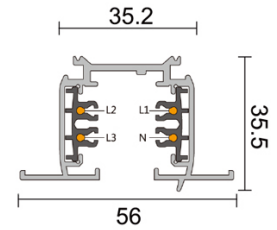

This series comes with a compact, ultra-thin and flexible integration, making it can be easily installed individually or in a group for indoor projects.

INTRODUCTION

Uni-Track is a 240V 3-circuits lighting track system. It can be surface mounted, suspended, and recessed into the ceiling for residential and commercial lighting spaces. The Uni-track provides 2 colors (white and Black) and 3 sizes (1000mm, 2000mm, and 3000mm).

Surface Mounted Track

4 Wire surface mounted track

Recessed Track

4 Wire recessed track

Uni-Track, 3 Circuits

QUICKINFO

Track type	3 Circuits
Material	Powder coated Aluminium
Color	White, Black
Mounting	Surface mounted, recessed and suspended
Length	1000mm, 2000mm and 3000mm
IP Rating	20
Warranty	5 Years

Product Code	Name	Surface Mounted Accessories	Product Code	Name	Recessed Accessories
3C-LEC-L	Live End Connector (Left)		3C-LECC-L	Live End Connector Cover (Left)	
3C-EC	End Cap		3C-REC	Recessed End Cap	
3C-MJ	Mini Joiner		3C-SCC	Straight Connector Cover	
3C-SC	Straight Connector		3C-LCC-L	L-Connector Cover (Left)	
3C-LC-L	L-Connector (Left)		3C-TCC-L	T-Connector Cover (Left)	
3C-TC-L	T-Connector (Left)		3C-CCC	Cross Connector Cover	
3C-CC	Cross Connector				
3C-FC	Flexible Connector				