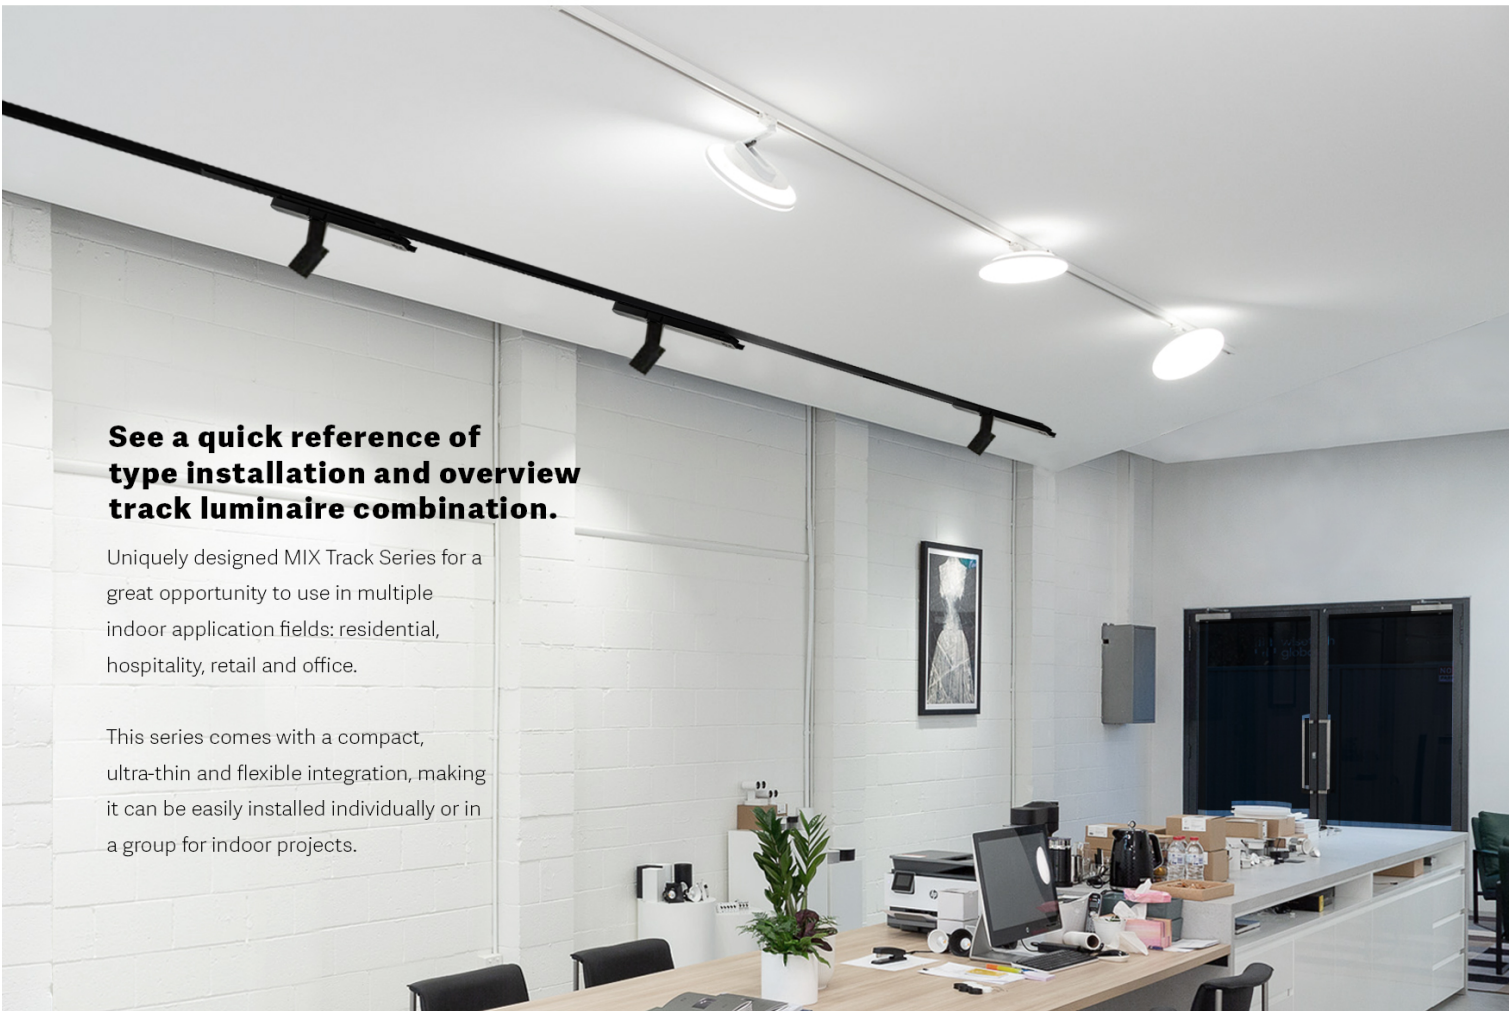

See a quick reference of type installation and overview track luminaire combination.

Uniquely designed MIX Track Series for a great opportunity to use in multiple indoor application fields: residential, hospitality, retail and office.

This series comes with a compact, ultra-thin and flexible integration, making it can be easily installed individually or in a group for indoor projects.

INTRODUCTION

Uni-Track is a 240V 3-circuits lighting track system. It can be surface mounted, suspended, and recessed into the ceiling for residential and commercial lighting spaces. The Uni-track provides 2 colors (white and Black) and 3 sizes (1000mm, 2000mm, and 3000mm).