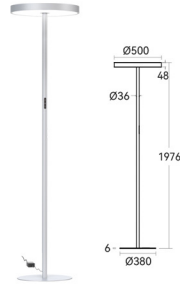

THE TECHNICAL DATA

Size

Compo Floor Luminaire

Martials	Aluminium, Microprism cover
Finishes	White, Black , sliver
Adjustability	non
Power	80W (±40W/40W±)
Luminous Flux of Luminaire	8500lm (±5000lm/3500lm)
Beam Angle	±115°/90°↓
CCT	3000K/5700K
Colour Rendering	> 90
Colour Deviation	SDCM<3
Unified Glare Rating	UGR<16
IP Rating	IP20
IK Rating	IK07
Driver	Touch Panel Dimming
Voltage	220-240V
Lifetime	L80 50,000h
Warranty	5 Years
Light distribution	Direct - Indirect

Angle ±115°

Angle 90°↓

PURATI

PREMIUM ARCHITECTURAL LIGHTING