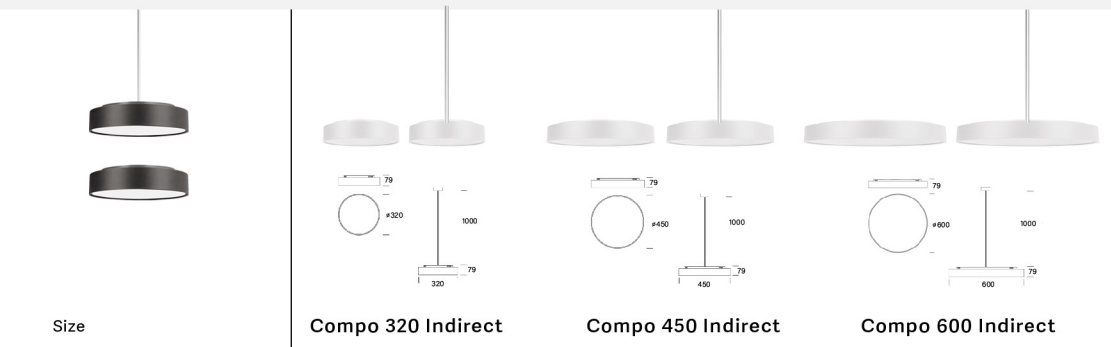

Compo series is a very classic cylindrical design in various sizes and mounting options that integrated elegantly into any architecture.

Uniformly illuminated product thanks to opal and micro-prismatic diffuser options. Opal diffuser provides homogeneous general lighting and Micro-prismatic diffuser (UGR<19) is ideal for office lighting.

Available in direct only or direct-indirect light distribution options which perfect for office use, education, health-care, retail, hospitality, and hotel.

THE TECHNICAL DATA

Size	<p>Compo 320 Compo 450 Compo 600</p>		
Martials	Aluminium, Opal cover or Microprism cover		
Finishes	White, Black		
Mounting	Surface mounted, Rod suspension (1 meter as standard)		
Adjustability	non		
Power	24W/18W/10W Switch,	30W/22W Switch	55W/38W Switch
Luminous Flux of Luminaire	2400lm/1800lm	3100lm/2300lm	5500lm/4000lm
Beam Angle	120°		
CCT	3000K/4000K Switch		
Colour Rendering	CRI>90		
Colour Deviation	SDCM<3		
Unified Glare Rating	UGR<23 (X=4H, Y=8H), URG<19		
IP Rating	IP20		
IK Rating	IK07		
Driver	Phase Dimming, DALI		
Voltage	220-240V		
Lifetime	L80 50,000h		
Warranty	5 Years		
Light distribution	Direct only, Direct and Indirect		

PURATI

PREMIUM ARCHITECTURAL LIGHTING

THE TECHNICAL DATA

Size	Compo 320 Indirect Compo 450 Indirect Compo 600 Indirect		
Martials	Aluminium, Opal cover or Microprism cover		
Finishes	White, Black		
Mounting	Surface mounted, Rod suspension (1 meter as standard)		
Adjustability	non		
Power	24W/18W/10W Switch,	30W/22W Switch	55W/38W Switch
Luminous Flux of Luminaire	2400lm/1800lm	3100lm/2300lm	5500lm/4000lm
Beam Angle	120°		
CCT	3000K/4000K Switch		
Colour Rendering	CRI>90		
Colour Deviation	SDCM<3		
Unified Glare Rating	UGR<23 (X=4H, Y=8H), UGR <19		
IP Rating	IP20		
IK Rating	IK07		
Driver	Phase Dimming, DALI		
Voltage	220-240V		
Lifetime	L80 50,000h		
Warranty	5 Years		
Light distribution	Direct - Indirect		