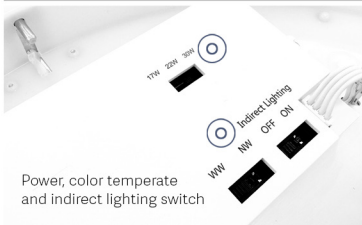

Compo series is a very classic cylindrical design in various sizes and mounting options that integrated elegantly into any architecture.

Uniformly illuminated product thanks to opal and micro-prismatic diffuser options. Opal diffuser provides homogeneous general lighting and Micro-prismatic diffuser (UGR<19) is ideal for office lighting.

Available in direct only or direct-indirect light distribution options which perfect for office use, education, health-care, retail, hospitality, and hotel.

THE TECHNICAL DATA

Size	<p>Compo 320 Compo 450 Compo 600</p>		
Martials	Aluminium, Opal cover or Microprism cover		
Finishes	White, Black		
Mounting	Surface mounted, Rod suspension (1 meter as standard)		
Adjustability	non		
Power	24W/18W/10W Switch,	30W/22W Switch	55W/38W Switch
Luminous Flux of Luminaire	2400lm/1800lm	3100lm/2300lm	5500lm/4000lm
Beam Angle	120°		
CCT	3000K/4000K Switch		
Colour Rendering	CRI>90		
Colour Deviation	SDCM<3		
Unified Glare Rating	UGR<23 (X=4H, Y=8H), URG<19		
IP Rating	IP20		
IK Rating	IK07		
Driver	Phase Dimming, DALI		
Voltage	220-240V		
Lifetime	L80 50,000h		
Warranty	5 Years		
Light distribution	Direct only, Direct and Indirect		

PURATI

PREMIUM ARCHITECTURAL LIGHTING

THE TECHNICAL DATA

Size	Compo 320 Indirect Compo 450 Indirect Compo 600 Indirect		
Martials	Aluminium, Opal cover or Microprism cover		
Finishes	White, Black		
Mounting	Surface mounted, Rod suspension (1 meter as standard)		
Adjustability	non		
Power	24W/18W/10W Switch,	30W/22W Switch	55W/38W Switch
Luminous Flux of Luminaire	2400lm/1800lm	3100lm/2300lm	5500lm/4000lm
Beam Angle	120°		
CCT	3000K/4000K Switch		
Colour Rendering	CRI>90		
Colour Deviation	SDCM<3		
Unified Glare Rating	UGR<23 (X=4H, Y=8H), UGR <19		
IP Rating	IP20		
IK Rating	IK07		
Driver	Phase Dimming, DALI		
Voltage	220-240V		
Lifetime	L80 50,000h		
Warranty	5 Years		
Light distribution	Direct - Indirect		