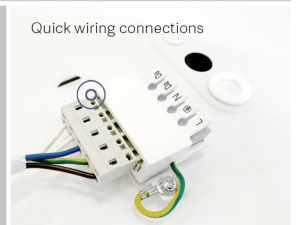

Available in direct only or direct-indirect light distribution options which perfect for office use, education, health-care, retail, hospitality, and hotel.

THE TECHNICAL DATA

Size	<p>Compo 320 Compo 450 Compo 600</p>		
Martials	Aluminium, Opal cover or Microprism cover		
Finishes	White, Black		
Mounting	Surface mounted, Rod suspension (1 meter as standard)		
Adjustability	non		
Power	24W/18W/10W Switch,	30W/22W Switch	55W/38W Switch
Luminous Flux of Luminaire	2400lm/1800lm	3100lm/2300lm	5500lm/4000lm
Beam Angle	120°		
CCT	3000K/4000K Switch		
Colour Rendering	CRI>90		
Colour Deviation	SDCM<3		
Unified Glare Rating	UGR<23 (X=4H, Y=8H), URG<19		
IP Rating	IP20		
IK Rating	IK07		
Driver	Phase Dimming, DALI		
Voltage	220-240V		
Lifetime	L80 50,000h		
Warranty	5 Years		
Light distribution	Direct only, Direct and Indirect		

PURATI

PREMIUM ARCHITECTURAL LIGHTING

THE TECHNICAL DATA

Size	Compo 320 Indirect Compo 450 Indirect Compo 600 Indirect		
Martials	Aluminium, Opal cover or Microprism cover		
Finishes	White, Black		
Mounting	Surface mounted, Rod suspension (1 meter as standard)		
Adjustability	non		
Power	24W/18W/10W Switch,	30W/22W Switch	55W/38W Switch
Luminous Flux of Luminaire	2400lm/1800lm	3100lm/2300lm	5500lm/4000lm
Beam Angle	120°		
CCT	3000K/4000K Switch		
Colour Rendering	CRI>90		
Colour Deviation	SDCM<3		
Unified Glare Rating	UGR<23 (X=4H, Y=8H), UGR <19		
IP Rating	IP20		
IK Rating	IK07		
Driver	Phase Dimming, DALI		
Voltage	220-240V		
Lifetime	L80 50,000h		
Warranty	5 Years		
Light distribution	Direct - Indirect		