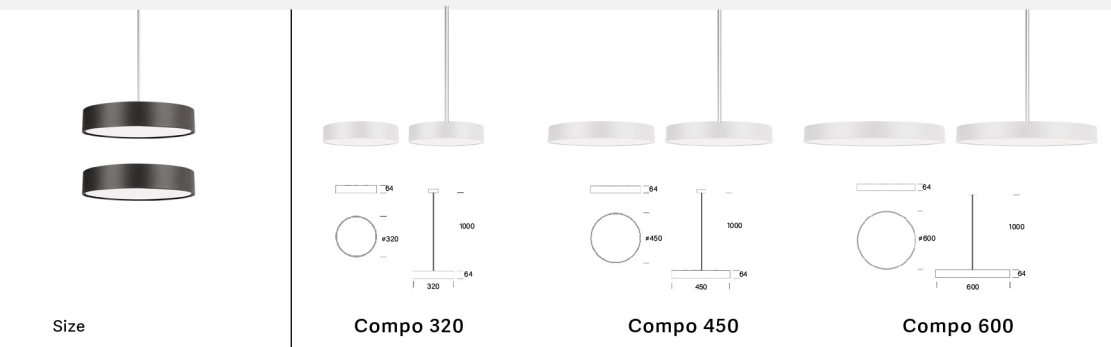

Compo series is a very classic cylindrical design in various sizes and mounting options that integrated elegantly into any architecture.

Uniformly illuminated product thanks to opal and micro-prismatic diffuser options. Opal diffuser provides homogeneous general lighting and Micro-prismatic diffuser (UGR<19) is ideal for office lighting.

Available in direct only or direct-indirect light distribution options which perfect for office use, education, health-care, retail, hospitality, and hotel.

THE TECHNICAL DATA

Size	<p>Compo 320 Compo 450 Compo 600</p>		
Martials	Aluminium, Opal cover or Microprism cover		
Finishes	White, Black		
Mounting	Surface mounted, Rod suspension (1 meter as standard)		
Adjustability	non		
Power	24W/18W/10W Switch,	30W/22W Switch	55W/38W Switch
Luminous Flux of Luminaire	2400lm/1800lm	3100lm/2300lm	5500lm/4000lm
Beam Angle	120°		
CCT	3000K/4000K Switch		
Colour Rendering	CRI>90		
Colour Deviation	SDCM<3		
Unified Glare Rating	UGR<23 (X=4H, Y=8H), URG<19		
IP Rating	IP20		
IK Rating	IK07		
Driver	Phase Dimming, DALI		
Voltage	220-240V		
Lifetime	L80 50,000h		
Warranty	5 Years		
Light distribution	Direct only, Direct and Indirect		

PURATI

PREMIUM ARCHITECTURAL LIGHTING

THE TECHNICAL DATA

Size	Compo 320 Indirect Compo 450 Indirect Compo 600 Indirect		
Martials	Aluminium, Opal cover or Microprism cover		
Finishes	White, Black		
Mounting	Surface mounted, Rod suspension (1 meter as standard)		
Adjustability	non		
Power	24W/18W/10W Switch,	30W/22W Switch	55W/38W Switch
Luminous Flux of Luminaire	2400lm/1800lm	3100lm/2300lm	5500lm/4000lm
Beam Angle	120°		
CCT	3000K/4000K Switch		
Colour Rendering	CRI>90		
Colour Deviation	SDCM<3		
Unified Glare Rating	UGR<23 (X=4H, Y=8H), UGR <19		
IP Rating	IP20		
IK Rating	IK07		
Driver	Phase Dimming, DALI		
Voltage	220-240V		
Lifetime	L80 50,000h		
Warranty	5 Years		
Light distribution	Direct - Indirect		