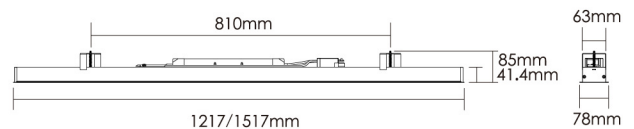

ELECTRICAL

Voltage	200-240V
Power	40W↓
Driver(Build-in)	Phase Cut

Energy efficiency class class <C>