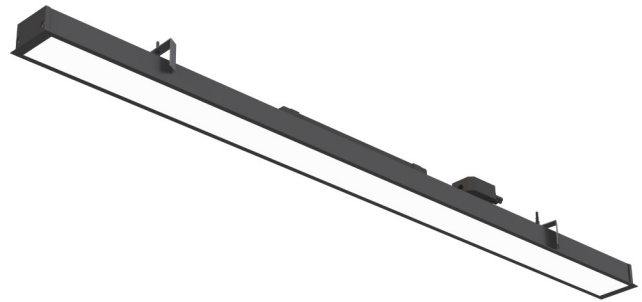

DESCRIPTION

METRICO

Perfectly integrated into contemporary architecture

Offering a classic and sleek design of Metrico linear light providing outstanding efficiency and visual comfort for both residential and commercial applications. It's indirect/direct (Up/Down) lighting. Suitable for installations requiring UGR<19 for the office environment. The linkable design solution can be configured and customised to suit any space with a wide range of accessories. Delivering high efficiency 130lm/W with flicker free driver. Available in 1.2m and 1.5 lengths.