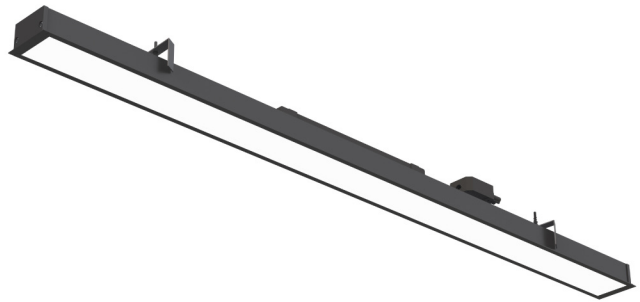

DESCRIPTION

METRICO

Perfectly integrated into contemporary architecture

Offering a classic and sleek design of Metrico linear light providing outstanding efficiency and visual comfort for both residential and commercial applications. It's indirect/direct (Up/Down) lighting. Suitable for installations requiring UGR<19 for the office environment. The linkable design solution can be configured and customised to suit any space with a wide range of accessories. Delivering high efficiency 130lm/W with flicker free driver. Available in 1.2m and 1.5 lengths.