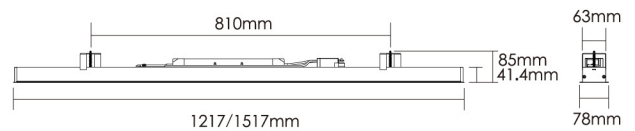

ELECTRICAL

Voltage	200-240V
Power	40W↓
Driver(Build-in)	1-10 V dimming

Energy efficiency class class <C>