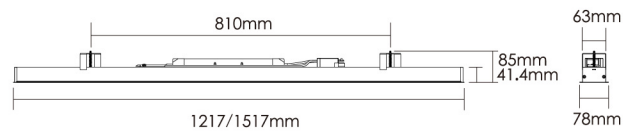

ELECTRICAL

Voltage	200-240V
Power	40W↓
Driver(Build-in)	DALI dimming

Energy efficiency class class <C>