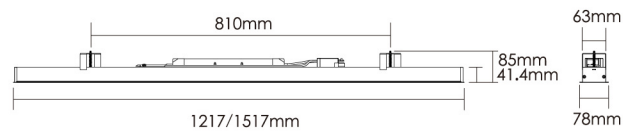

ELECTRICAL

Voltage	200-240V
Power	40W↓
Driver(Build-in)	Phase Cut

Energy efficiency class class <C>