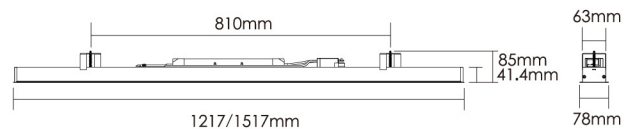

ELECTRICAL

Voltage	200-240V
Power	40W↓
Driver(Build-in)	1-10 V dimming

Energy efficiency class class <C>