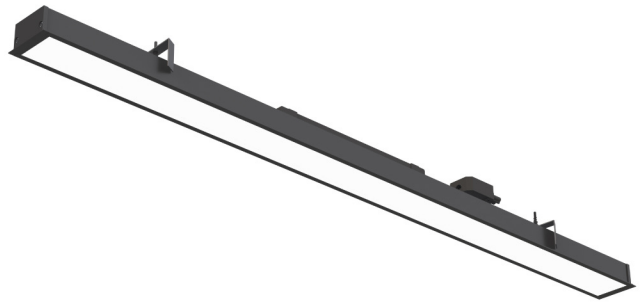

DESCRIPTION

METRICO

Perfectly integrated into contemporary architecture

Offering a classic and sleek design of Metrico linear light providing outstanding efficiency and visual comfort for both residential and commercial applications. It's indirect/direct (Up/Down) lighting. Suitable for installations requiring UGR<19 for the office environment. The linkable design solution can be configured and customised to suit any space with a wide range of accessories. Delivering high efficiency 130lm/W with flicker free driver. Available in 1.2m and 1.5 lengths.