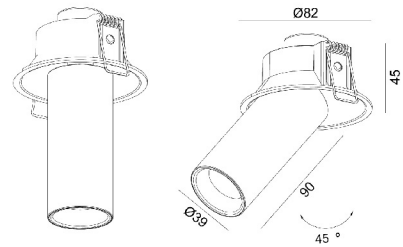

ELECTRICAL

Voltage	220-240V
Power	10W
Driver(Build-in)	Dimmable / DALI

Energy efficiency class class <C>

Power Switch	Color Switch	CR>97	SDCM<3	IP54	5 YEARS

Ø75mm 5-25mm