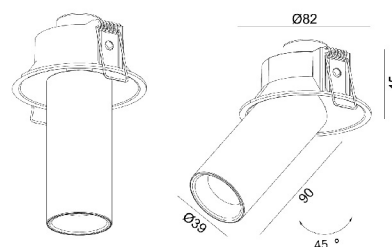

ELECTRICAL

Voltage	220-240V
Power	10W
Driver(Build-in)	Dimmable / DALI

Energy efficiency class class <C>

Power Switch	Color Switch	CRI>97	SDCM<3	IP54	5 YEARS

Ø75mm 5-25mm