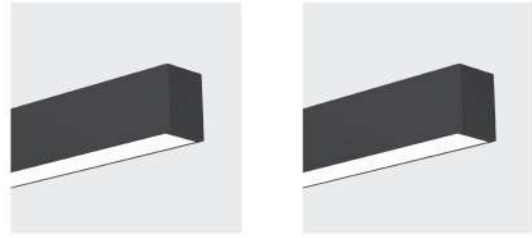

# METRICO

Perfectly integrated into contemporary architecture

Offering a classic and sleek design of Metrico linear light providing outstanding efficiency and visual comfort for both residential and commercial applications. It's indirect/direct (Up/Down) lighting. Suitable for installations requiring  $UGR < 19$  for the office environment. The linkable design solution can be configured and customised to suit any space with a wide range of accessories. Delivering high efficiency 130lm/W with flicker free driver. Available in 1.2m and 1.5 lengths.