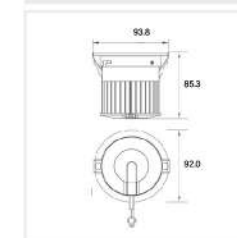

STATIC

Providing modern, visual comfort and good-looking

The new latest update to the static spotlight continues to refine the aesthetic luminaire surface, giving the modern and sleek look and delivers the light in an extremely focused and precise way to the space.

npk design, The Netherlands

Finishes

	Static Essential Round	Static Classic Round
CCT	3000K	3000K
CRI	>90	>90
SDCM	<3	<3
UGR	<10	<10
Power	11W	11W
Lumen	950lm	950lm
Driver	Dimmable	Dimmable
Efficacy	86lm/W	86lm/W
Beam angle	15° / 24° / 38°	15° / 24° / 38°
IP Rating	IP54	IP54
IK Rating	IK08	IK08
Lifetime	L80, 50,000h	L80, 50,000h
Warranty	5 years	5 years
Dimension	D93.8mm*H85.3MM, Cutout: 80mm	D93.8mm*H85.3MM, Cutout: 80mm