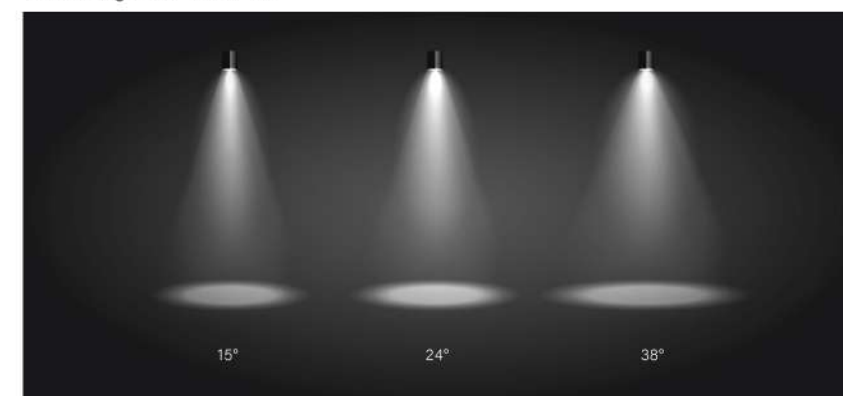

STATIC

Providing modern, visual comfort and good-looking

The new latest update to the static spotlight continues to refine the aesthetic luminaire surface, giving the modern and sleek look and delivers the light in an extremely focused and precise way to the space.

npk design, The Netherlands

Finishes

	Static Essential Round	Static Classic Round
CCT	3000K	3000K
CRI	>90	>90
SDCM	<3	<3
UGR	<10	<10
Power	11W	11W
Lumen	950lm	950lm
Driver	Dimmable	Dimmable
Efficacy	86lm/W	86lm/W
Beam angle	15° / 24° / 38°	15° / 24° / 38°
IP Rating	IP54	IP54
IK Rating	IK08	IK08
Lifetime	L80, 50,000h	L80, 50,000h
Warranty	5 years	5 years
Dimension	D93.8mm*H85.3MM, Cutout: 80mm	D93.8mm*H85.3MM, Cutout: 80mm

Beam Angles 15° / 24° / 38°