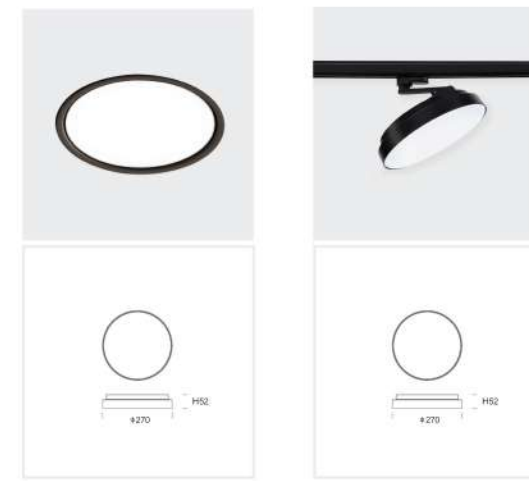

Pura Trim 270	Pura Trim 270 Suspension	Pura Trim 350	Pura Trim 350 Suspension
CCT	3000K/4000K	3000K/4000K	3000K/4000K	3000K/4000K
CRI	>90	>90	>90	>90
SDCM	<3	<3	<3	<3
UGR	<23	<23	<23	<23
Power	24/18/10W	24/18/10W	32/24W	32/24W
Lumen	2400lm/1800lm/1000lm	2400lm/1800lm/1000lm	3200lm/2400lm	3200lm/2400lm
Driver	Phase cut / DALI	Phase cut / DALI	Phase cut / DALI	Phase cut / DALI
Functions	2W Emergency 90mins (Lithium cell) / CF Motion sensor	2W Emergency 90mins (Lithium cell) / CF Motion sensor	2W Emergency 90mins (Lithium cell) / CF Motion sensor	2W Emergency 90mins (Lithium cell) / CF Motion sensor
Efficacy	100lm/W	100lm/W	100lm/W	100lm/W
Beam angle	120°	120°	120°	120°
IP Rating	IP54	IP54	IP54	IP54
IK Rating	IK10	IK10	IK10	IK10
Lifetime	L80 50,000h	L80 50,000h	L80 50,000h	L80 50,000h
Warranty	5 years	5 years	5 years	5 years

	Pura Trim 270 Recessed	Pura Trim 270 Track Light
CCT	3000K/4000K	3000K/4000K
CRI	>90	>90
SDCM	<3	<3
UGR	<23	<23
Power	24/18/10W	24/18/10W
Lumen	2400lm/1800lm/1000lm	2400lm/1800lm/1000lm
Driver	Phase cut / DALI	Phase cut / DALI
Functions	2W Emergency 90mins (Lithium cell) / CF Motion sensor	2W Emergency 90mins (Lithium cell) / CF Motion sensor
Efficacy	100lm/W	100lm/W
Beam angle	120°	120°
IP Rating	IP54	IP54
IK Rating	IK10	IK10
Lifetime	L80 50,000h	L80 50,000h
Warranty	5 years	5 years