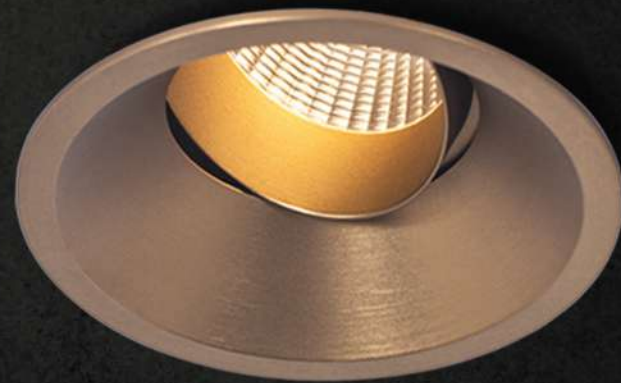

FUOCO ROUND