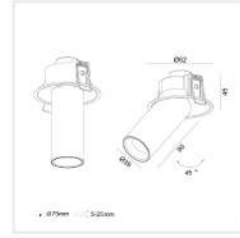

Finishes

Finishes

	Fuoco Round Trimless Fixed	Fuoco Round Trimless Adjustable	Fuoco Move Out	Fuoco Move Out CNC
CCT	3000K / 4000k	3000K / 4000k	3000K / 4000k	3000K / 4000k
CRI	>92	>92	>97	>97
SDCM	<3	<3	<2	<2
UGR	<19 / <16	<19 / <16	<19	<19
Power	10W	10W	10W	10W
Lumen	1029lm / 980lm / 1085lm / 1000lm	1035lm / 975lm / 1075lm / 1008lm	600lm	600lm
Driver	Phase cut / DALI	Phase cut / DALI	Phase cut / DALI	Phase cut / DALI
Efficacy	100lm/W / 95lm/W	100lm/W / 95lm/W	100lm/W	100lm/W
Beam angle	15°/24°/36°/60°	15°/24°/36°/60°	36°	36°
IP Rating	IP54	IP54	IP54	IP54
IK Rating	IK08	IK08	IK08	IK08
Insulating Rating	-	-	IC-4	IC-4
Lifetime	L90 B10 50,000h	L90 B10 50,000h	L90 B10 50,000h	L90 B10 50,000h
Die-cut	Dia82*H75, Cutout:75	Dia97*H81, Cutout:90	-	-
Warranty	5 years	5 years	5 years	5 years
Mounting	Trimless Recessed, Recessed, Surface mounted, Suspension			

	Fuoco Round Pendant	Fuoco Round Pendant Adjustable	Fuoco Duo Recessed
CCT	3000K	3000K	3000K
CRI	>92	>92	>92
SDCM	<3	<3	<3
UGR	<19	<19	<19
Power	10W	10W	20W
Lumen	975lm	915lm	2000lm
Driver	Phase cut / DALI	Phase cut / DALI	Phase cut / DALI
Efficacy	95lm/W	89lm/W	100lm/W
Beam angle	24°/36°/60°	24°/36°/60°	24°/36°/60°
IP Rating	IP20/IP54	IP20/IP54	IP54
IK Rating	IK08	IK08	IK08
Lifetime	L90 B10 50,000h	L90 B10 50,000h	L90 B10 50,000h
Warranty	5 years	5 years	5 years
Mounting	Trimless Recessed, Recessed, Surface mounted, Suspension