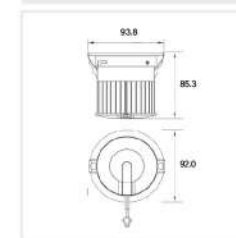

STATIC

Providing modern, visual comfort and good-looking

The new latest update to the static spotlight continues to refine the aesthetic luminaire surface, giving the modern and sleek look and delivers the light in an extremely focused and precise way to the space.

npk design, The Netherlands

Finishes

	Static Essential Round	Static Classic Round
CCT	3000K	3000K
CRI	>90	>90
SDCM	<3	<3
UGR	<10	<10
Power	11W	11W
Lumen	950lm	950lm
Driver	Dimmable	Dimmable
Efficacy	86lm/W	86lm/W
Beam angle	15° / 24° / 38°	15° / 24° / 38°
IP Rating	IP54	IP54
IK Rating	IK08	IK08
Lifetime	L80, 50,000h	L80, 50,000h
Warranty	5 years	5 years
Dimension	D93.8mm*H85.3MM, Cutout: 80mm	D93.8mm*H85.3MM, Cutout: 80mm