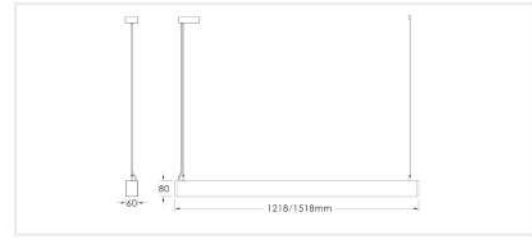

Finishes

	Metrico Surface 1200	Metrico Surface 1500	Metrico Pendant 1200 Office	Metrico Pendant 1500 Office
CCT	3000K/4000K/ 6000K	3000K/4000K/ 6000K	3000K/4000K/ 6000K	3000K/4000K/ 6000K
CRI	>90	>90	>90	>90
SDCM	<3	<3	<3	<3
UGR	<19	<19	<19	<19
Power	40W	50W	30W	40W
Lumen	4800lm	6000lm	3600lm	4800lm
Driver	Non-Dimmable / Phase cut / DALI	Non-Dimmable / Phase cut / DALI	Non-Dimmable / Phase cut / DALI	Non-Dimmable / Phase cut / DALI
IP Rating	IP20	IP20	IP20	IP20
Lifetime	L80 50,000h	L80 50,000h	L80 50,000h	L80 50,000h
Warranty	5 years	5 years	5 years	5 years

Beam Angles 90°

Finishes

	Metrico Pendant 1200-15 Indirect	Metrico Pendant 1200-30 Indirect	Metrico Pendant 1500-18 Indirect	Metrico Pendant 1500-36 Indirect
CCT	3000K/4000K/ 6000K	3000K/4000K/ 6000K	3000K/4000K/ 6000K	3000K/4000K/ 6000K
CRI	>90	>90	>90	>90
SDCM	<3	<3	<3	<3
UGR	<19	<19	<19	<19
Power	35W/15W	20W/30W	42W/18W	24W/36W
Lumen	4550lm/ 1950lm	2500lm/ 3750lm	5460lm/ 2340lm	3000lm/ 4500lm
Driver	Non-Dimmable / Phase cut / DALI	Non-Dimmable / Phase cut / DALI	Non-Dimmable / Phase cut / DALI	Non-Dimmable / Phase cut / DALI
IP Rating	IP20	IP20	IP20	IP20
Lifetime	L80 50,000h	L80 50,000h	L80 50,000h	L80 50,000h
Warranty	5 years	5 years	5 years	5 years

Beam Angles ↑110° 90°↓