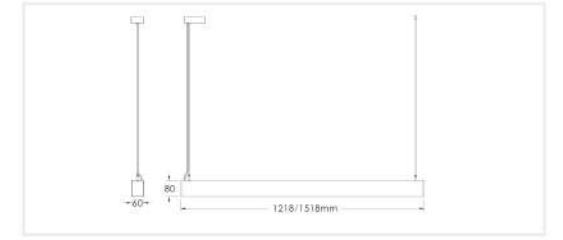

Finishes

	Metrico Surface 1200	Metrico Surface 1500	Metrico Pendant 1200 Office	Metrico Pendant 1500 Office
CCT	3000K/4000K/ 6000K	3000K/4000K/ 6000K	3000K/4000K/ 6000K	3000K/4000K/ 6000K
CRI	>90	>90	>90	>90
SDCM	<3	<3	<3	<3
UGR	<19	<19	<19	<19
Power	40W	50W	30W	40W
Lumen	4800lm	6000lm	3600lm	4800lm
Driver	Non-Dimmable / Phase cut / DALI	Non-Dimmable / Phase cut / DALI	Non-Dimmable / Phase cut / DALI	Non-Dimmable / Phase cut / DALI
IP Rating	IP20	IP20	IP20	IP20
Lifetime	L80 50,000h	L80 50,000h	L80 50,000h	L80 50,000h
Warranty	5 years	5 years	5 years	5 years

Beam Angles 90°