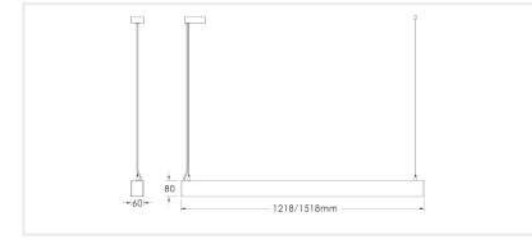

Finishes

	Metrico Surface 1200	Metrico Surface 1500	Metrico Pendant 1200 Office	Metrico Pendant 1500 Office
CCT	3000K/4000K/ 6000K	3000K/4000K/ 6000K	3000K/4000K/ 6000K	3000K/4000K/ 6000K
CRI	>90	>90	>90	>90
SDCM	<3	<3	<3	<3
UGR	<19	<19	<19	<19
Power	40W	50W	30W	40W
Lumen	4800lm	6000lm	3600lm	4800lm
Driver	Non-Dimmable / Phase cut / DALI	Non-Dimmable / Phase cut / DALI	Non-Dimmable / Phase cut / DALI	Non-Dimmable / Phase cut / DALI
IP Rating	IP20	IP20	IP20	IP20
Lifetime	L80 50,000h	L80 50,000h	L80 50,000h	L80 50,000h
Warranty	5 years	5 years	5 years	5 years

Beam Angles 90°