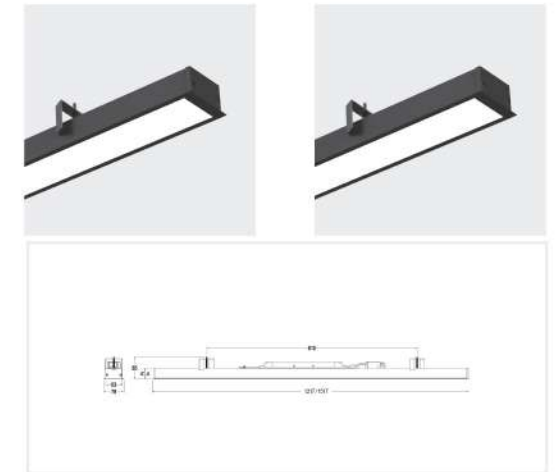

Finishes

	Metrico Recessed 1200	Metrico Recessed 1500
CCT	3000K/4000K/ 6000K	3000K/4000K/ 6000K
CRI	>90	>90
SDCM	<3	<3
UGR	<19	<19
Power	40W	50W
Lumen	4400lm	6000lm
Driver	Non-Dimmable / Phase cut / DALI	Non-Dimmable / Phase cut / DALI
IP Rating	IP20	IP20
Lifetime	L80 50,000h	L80 50,000h
Warranty	5 years	5 years

Beam Angles 90°