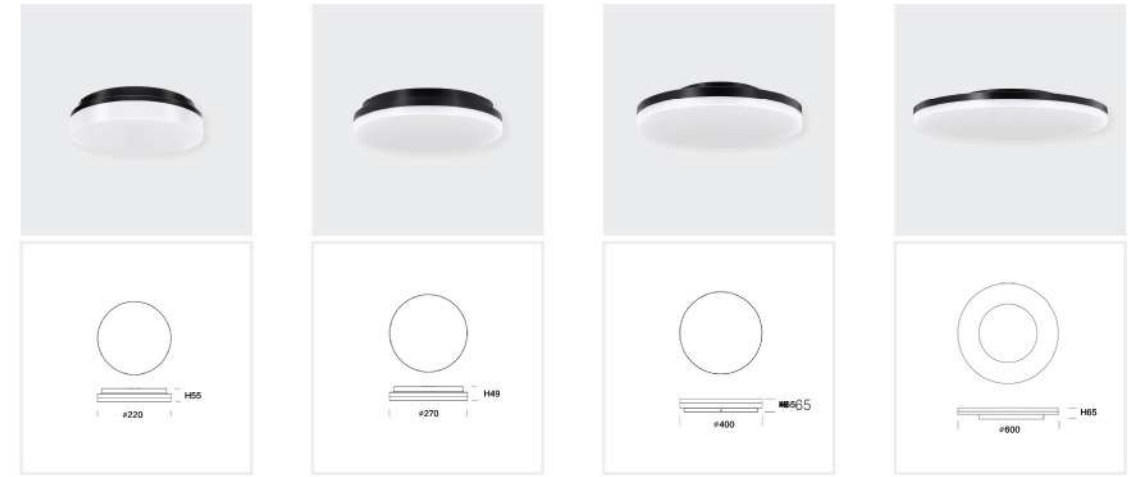

SLICE 2.0

The Slice series features high quality design, functionality, and ease of installation.

This year we've updated colour performance, improved IP rating, and equipped with push lock system for quick installation in the Slice series. Because of the new values, they can be perfectly used in both consumer and professional applications.

Finishes

	Slice Circle 220	Slice Circle 270	Slice Circle 400	Slice Circle 600
CCT	3000K/4000K	3000K/4000K	3000K/4000K	3000K/4000K
CRI	>90	>90	>90	>90
SDCM	<3	<3	<3	<3
UGR	<23	<23	<23	<23
Power	15/10W	24/18/10W	32/24W	55/38W
Lumen	1500lm/1000lm	2400lm/1800lm/1000lm	3200ml/2400ml	3200ml/2400ml
Driver	Non-Dimmable / Phase cut / DALI	Non-Dimmable / Phase cut / DALI	Non-Dimmable / Phase cut / DALI	Non-Dimmable / Phase cut / DALI
Functions	CF Motion sensor / 2W Emergency 90mins (Lithium cell) /	CF Motion sesor/ PIR sensor/ 2W Emergency 90mins (Lithium cell)	CF Motion sensor / 2W Emergency 90mins (Lithium cell) /	CF Motion sensor / 2W Emergency 90mins (Lithium cell) /
Efficacy	100lm/W	100lm/W	100lm/W	100lm/W
Beam angle	120°	120°	120°	120°
IP Rating	IP54	IP54	IP54	IP54
IK Rating	IK10	IK10	IK10	IK10
Lifetime	L80 50,000h	L80 50,000h	L80 50,000h	L80 50,000h
Warranty	5 years	5 years	5 years	5 years