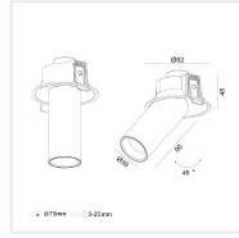

Finishes

Finishes

	Fuoco Round Trimless Fixed	Fuoco Round Trimless Adjustable	Fuoco Move Out	Fuoco Move Out CNC
CCT	3000K / 4000k	3000K / 4000k	3000K / 4000k	3000K / 4000k
CRI	>92	>92	>97	>97
SDCM	<3	<3	<2	<2
UGR	<19 / <16	<19 / <16	<19	<19
Power	10W	10W	10W	10W
Lumen	1029lm / 980lm / 1085lm / 1000lm	1035lm / 975lm / 1075lm / 1008lm	600lm	600lm
Driver	Phase cut / DALI	Phase cut / DALI	Phase cut / DALI	Phase cut / DALI
Efficacy	100lm/W / 95lm/W	100lm/W / 95lm/W	100lm/W	100lm/W
Beam angle	15°/24°/36°/60°	15°/24°/36°/60°	36°	36°
IP Rating	IP54	IP54	IP54	IP54
IK Rating	IK08	IK08	IK08	IK08
Insulating Rating	-	-	IC-4	IC-4
Lifetime	L90 B10 50,000h	L90 B10 50,000h	L90 B10 50,000h	L90 B10 50,000h
Die-cut	Dia82*H75, Cutout:75	Dia97*H81, Cutout:90	-	-
Warranty	5 years	5 years	5 years	5 years
Mounting	Trimless Recessed, Recessed, Surface mounted, Suspension			

	Fuoco Round Pendant	Fuoco Round Pendant Adjustable	Fuoco Duo Recessed
CCT	3000K	3000K	3000K
CRI	>92	>92	>92
SDCM	<3	<3	<3
UGR	<19	<19	<19
Power	10W	10W	20W
Lumen	975lm	915lm	2000lm
Driver	Phase cut / DALI	Phase cut / DALI	Phase cut / DALI
Efficacy	95lm/W	89lm/W	100lm/W
Beam angle	24°/36°/60°	24°/36°/60°	24°/36°/60°
IP Rating	IP20/IP54	IP20/IP54	IP54
IK Rating	IK08	IK08	IK08
Lifetime	L90 B10 50,000h	L90 B10 50,000h	L90 B10 50,000h
Warranty	5 years	5 years	5 years
Mounting	Trimless Recessed, Recessed, Surface mounted, Suspension