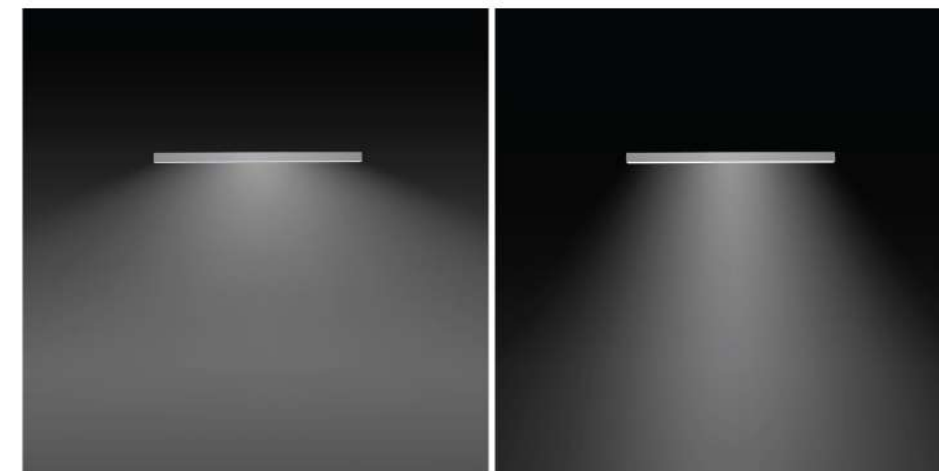

Finishes

	Verso 1200 / 1200 Office	Verso Pendent 1200 / 1200 Pendent Office	Verso 1500 / 1500 Office	Verso Pendent 1500 / 1500 Pendent Office
CCT	3000k/ 4000k	3000k/ 4000k	3000k/ 4000k	3000k/ 4000k
CRI	>90	>90	>90	>90
SDCM	<3	<3	<3	<3
UGR	<19 / <23 (X=4H, Y=8H)	<19 / <23 (X=4H, Y=8H)	<19 / <23 (X=4H, Y=8H)	<19 / <23 (X=4H, Y=8H)
Power	20W/30W/ 38W	20W/30W/ 38W	30W/40W/50W	30W/40W/50W
Lumen	2000lm / 2900lm / 3850lm	2000lm / 2900lm / 3850lm	2850lm/3750lm/4650lm	2850lm/3750lm/4650lm
Driver	Non-Dimmable / Phase Cut / DALI	Non-Dimmable / Phase Cut / DALI	Non-Dimmable / Phase Cut / DALI	Non-Dimmable / Phase Cut / DALI
IP Rating	IP20	IP20	IP20	IP20
Lifetime	L80 50,000h	L80 50,000h	L80 50,000h	L80 50,000h
Warranty	5 years	5 years	5 years	5 years
Mounting	Surface mounted, Wall mounted, Wire suspended (2m)			

Beam Angles Opal 120°

Microprism 90°