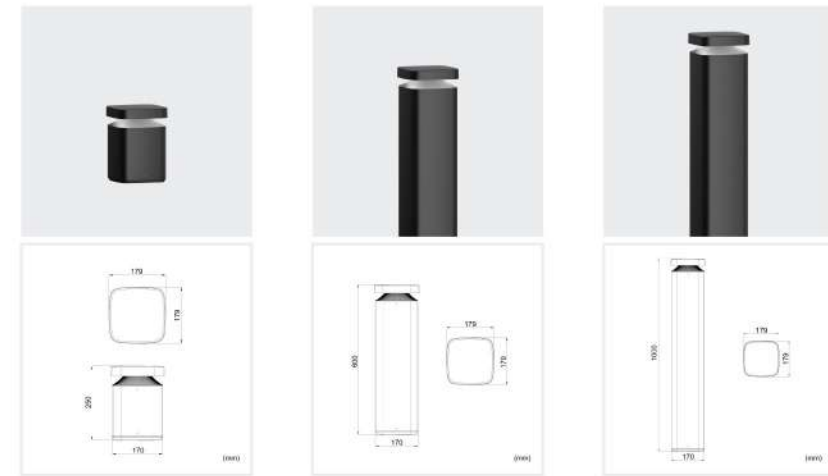

DEFENDER

Robust and reliable in demanding circumstances

Finishes