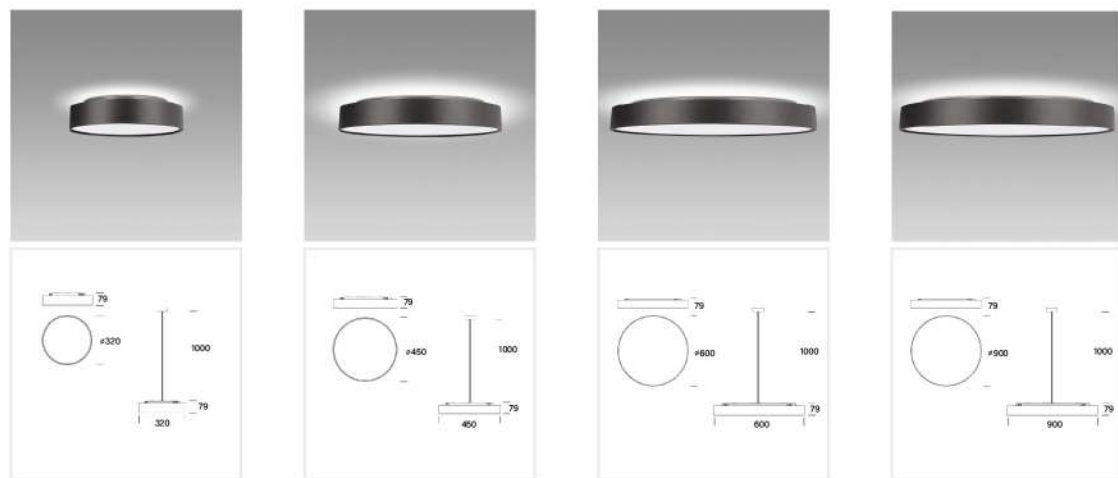

Finishes

Finishes

	Compo 320 Indirect / 320 Indirect office	Compo 450 Indirect / 450 Indirect office	Compo 600 Indirect / 600 Indirect office	Compo 900 Indirect / 900 Indirect office
CCT	3000K/4000K Switch	3000K/4000K Switch	3000K/4000K Switch	3000K/4000K Switch
LED CHIP	Seoul	Seoul	Seoul	Seoul
CRI	>90	>90	>90	>90
SDCM	<3	<3	<3	<3
UGR	<19 / <23 (X=4H, Y=8H)	<19 / <23 (X=4H, Y=8H)	<19 / <23 (X=4H, Y=8H)	<19 / <23 (X=4H, Y=8H)
Power	24/18/10W Switch	30W/22W Switch	55W/38W Switch	90/70/55W Switch
Lumen	2400lm/1800lm	3100lm/230000lm	5500lm/4000lm	9000lm/ 7000lm/5500lm
Driver	Non-Dimmable / Phase cut / DALI	Non-Dimmable / Phase cut / DALI	Non-Dimmable / Phase cut / DALI	Non-Dimmable / Phase cut / DALI
Efficacy	100lm/W	100lm/W	100lm/W	100lm/W
Diffuser	Opal / Micro-prismatic	Opal / Micro-prismatic	Opal / Micro-prismatic	Opal / Micro-prismatic
Beam angle	120°	120°	120°	120°
IP Rating	IP20	IP20	IP20	IP20
IK Rating	IK08	IK08	IK08	IK08
Lifetime	L80 50,000h	L80 50,000h	L80 50,000h	L80 50,000h
Warranty	5 years	5 years	5 years	5 years
Light distribution	Direct - Indirect	Direct - Indirect	Direct - Indirect	Direct - Indirect
Mounting	Surface mounted, Wall mounted, Rod suspension (1m), Wire suspension (2m)			

Beam Angles 120°