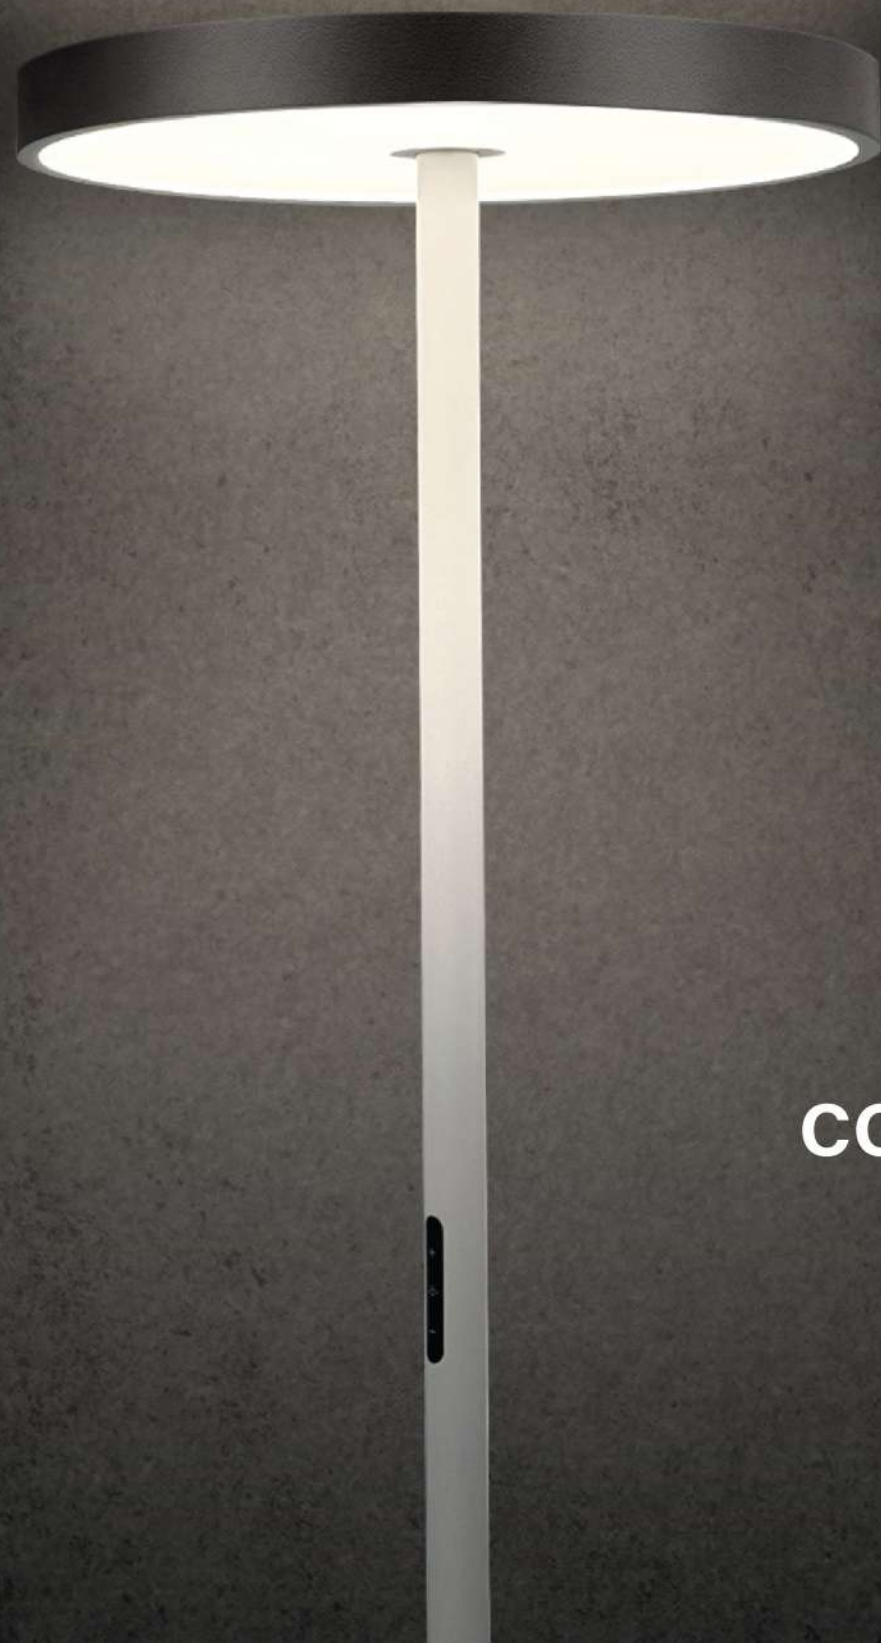

COMPO FLOOR

Maximum Lighting Comfort
The perfect balance between room
and workplace lighting