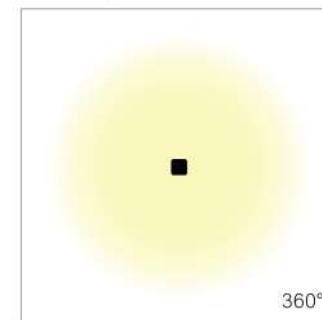

Defender 250	Defender 600	Defender 1000
Power	12W/24W	12W/24W	12W/24W
Lumens	429lm / 988lm	429lm / 988lm	429lm / 988lm
Efficacy	35lm/W / 41lm/W	35lm/W / 41lm/W	35lm/W / 41lm/W
Materials	6063 Aluminium	6063 Aluminium	6063 Aluminium
Beam Angle	180° / 360°	180° / 360°	180° / 360°
CCT	3000K	3000K	3000K
CRI	>90	>90	>90
Colour Deviation	<3	<3	<3
IP Rating	IP65	IP65	IP65
IK Rating	IK10	IK10	IK10
Driver	No-dim / DALI	No-dim / DALI	No-dim / DALI
Lifetime	L80 B10 50,000h	L80 B10 50,000h	L80 B10 50,000h
Warranty	5 years	5 years	5 years

Beam Angles 360° / 180°