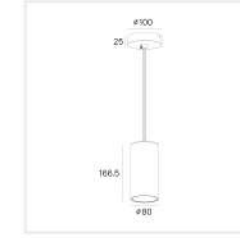

Finishes

Finishes

	Fuoco Round Trimless Fixed	Fuoco Round Trimless Adjustable	Fuoco Move Out	Fuoco Move Out CNC
CCT	3000K / 4000k	3000K / 4000k	3000K / 4000k	3000K / 4000k
CRI	>92	>92	>97	>97
SDCM	<3	<3	<2	<2
UGR	<19 / <16	<19 / <16	<19	<19
Power	10W	10W	10W	10W
Lumen	1029lm / 980lm / 1085lm / 1000lm	1035lm / 975lm / 1075lm / 1008lm	600lm	600lm
Driver	Phase cut / DALI	Phase cut / DALI	Phase cut / DALI	Phase cut / DALI
Efficacy	100lm/W / 95lm/W	100lm/W / 95lm/W	100lm/W	100lm/W
Beam angle	15°/24°/36°/60°	15°/24°/36°/60°	36°	36°
IP Rating	IP54	IP54	IP54	IP54
IK Rating	IK08	IK08	IK08	IK08
Insulating Rating	-	-	IC-4	IC-4
Lifetime	L90 B10 50,000h	L90 B10 50,000h	L90 B10 50,000h	L90 B10 50,000h
Die-cut	Dia82*H75, Cutout:75	Dia97*H81, Cutout:90	-	-
Warranty	5 years	5 years	5 years	5 years
Mounting	Trimless Recessed, Recessed, Surface mounted, Suspension			

	Fuoco Round Pendant	Fuoco Round Pendant Adjustable	Fuoco Duo Recessed
CCT	3000K	3000K	3000K
CRI	>92	>92	>92
SDCM	<3	<3	<3
UGR	<19	<19	<19
Power	10W	10W	20W
Lumen	975lm	915lm	2000lm
Driver	Phase cut / DALI	Phase cut / DALI	Phase cut / DALI
Efficacy	95lm/W	89lm/W	100lm/W
Beam angle	24°/36°/60°	24°/36°/60°	24°/36°/60°
IP Rating	IP20/IP54	IP20/IP54	IP54
IK Rating	IK08	IK08	IK08
Lifetime	L90 B10 50,000h	L90 B10 50,000h	L90 B10 50,000h
Warranty	5 years	5 years	5 years
Mounting	Trimless Recessed, Recessed, Surface mounted, Suspension