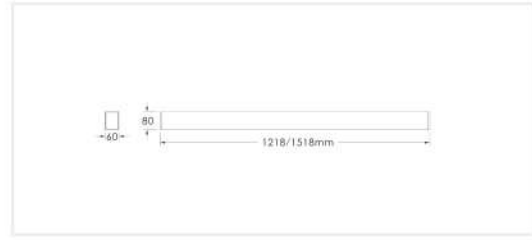

Finishes

	Metrico Surface 1200	Metrico Surface 1500	Metrico Pendant 1200 Office	Metrico Pendant 1500 Office
CCT	3000K/4000K/ 6000K	3000K/4000K/ 6000K	3000K/4000K/ 6000K	3000K/4000K/ 6000K
CRI	>90	>90	>90	>90
SDCM	<3	<3	<3	<3
UGR	<19	<19	<19	<19
Power	40W	50W	30W	40W
Lumen	4800lm	6000lm	3600lm	4800lm
Driver	Non-Dimmable / Phase cut / DALI	Non-Dimmable / Phase cut / DALI	Non-Dimmable / Phase cut / DALI	Non-Dimmable / Phase cut / DALI
IP Rating	IP20	IP20	IP20	IP20
Lifetime	L80 50,000h	L80 50,000h	L80 50,000h	L80 50,000h
Warranty	5 years	5 years	5 years	5 years

Beam Angles 90°

Finishes

	Metrico Pendant 1200-15 Indirect	Metrico Pendant 1200-30 Indirect	Metrico Pendant 1500-18 Indirect	Metrico Pendant 1500-36 Indirect
CCT	3000K/4000K/ 6000K	3000K/4000K/ 6000K	3000K/4000K/ 6000K	3000K/4000K/ 6000K
CRI	>90	>90	>90	>90
SDCM	<3	<3	<3	<3
UGR	<19	<19	<19	<19
Power	35W/15W	20W/30W	42W/18W	24W/36W
Lumen	4550lm/ 1950lm	2500lm/ 3750lm	5460lm/ 2340lm	3000lm/ 4500lm
Driver	Non-Dimmable / Phase cut / DALI	Non-Dimmable / Phase cut / DALI	Non-Dimmable / Phase cut / DALI	Non-Dimmable / Phase cut / DALI
IP Rating	IP20	IP20	IP20	IP20
Lifetime	L80 50,000h	L80 50,000h	L80 50,000h	L80 50,000h
Warranty	5 years	5 years	5 years	5 years

Beam Angles ↑110° 90°↓