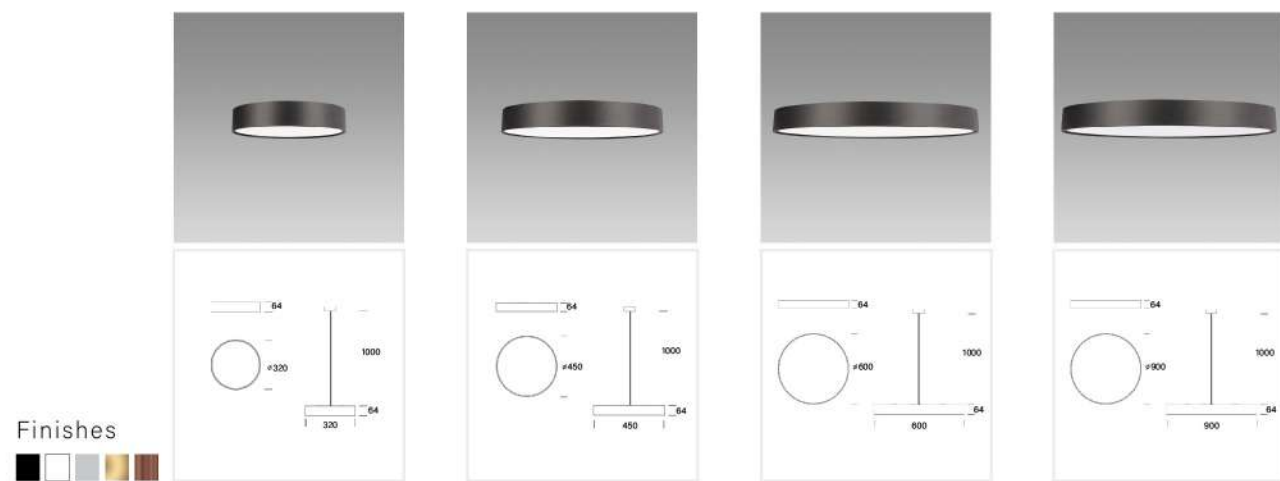

Available in direct only or direct-indirect light distribution options which perfect for office use, education, healthcare, retail, hospitality, and hotel.

	Compo 320 / 320 office	Compo 450 / 450 office	Compo 600 / 600 office	Compo 900 / 900 office
<b>CCT</b>	3000K/4000K Switch	3000K/4000K Switch	3000K/4000K Switch	3000K/4000K Switch
<b>LED CHIP</b>	Seoul	Seoul	Seoul	Seoul
<b>CRI</b>	>90	>90	>90	>90
<b>SDCM</b>	<3	<3	<3	<3
<b>UGR</b>	<19 / <23 (X=4H, Y=8H)	<19 / <23 (X=4H, Y=8H)	<19 / <23 (X=4H, Y=8H)	<19 / <23 (X=4H, Y=8H)
<b>Power</b>	24/18/10W Switch	30W/22W Switch	55W/38W Switch	90/70/55W Switch
<b>Lumen</b>	2400lm/1800lm	3100lm/230000lm	5500lm/4000lm	9000lm/ 7000lm/5500lm
<b>Driver</b>	Non-Dimmable / Phase cut / DALI	Non-Dimmable / Phase cut / DALI	Non-Dimmable / Phase cut / DALI	Non-Dimmable / Phase cut / DALI
<b>Efficacy</b>	100lm/W	100lm/W	100lm/W	100lm/W
<b>Diffuser</b>	Opal / Micro-prismatic	Opal / Micro-prismatic	Opal / Micro-prismatic	Opal / Micro-prismatic
<b>Beam angle</b>	120°	120°	120°	120°
<b>IP Rating</b>	IP20	IP20	IP20	IP20
<b>IK Rating</b>	IK08	IK08	IK08	IK08
<b>Lifetime</b>	L80 50,000h	L80 50,000h	L80 50,000h	L80 50,000h
<b>Warranty</b>	5 years	5 years	5 years	5 years
<b>Light distribution</b>	Direct only or Direct/Indirect	Direct only or Direct/Indirect	Direct only or Direct/Indirect	Direct only or Direct/Indirect
<b>Mounting</b>	Surface mounted, Wall mounted, Rod suspension (1m), Wire suspension (2m)			