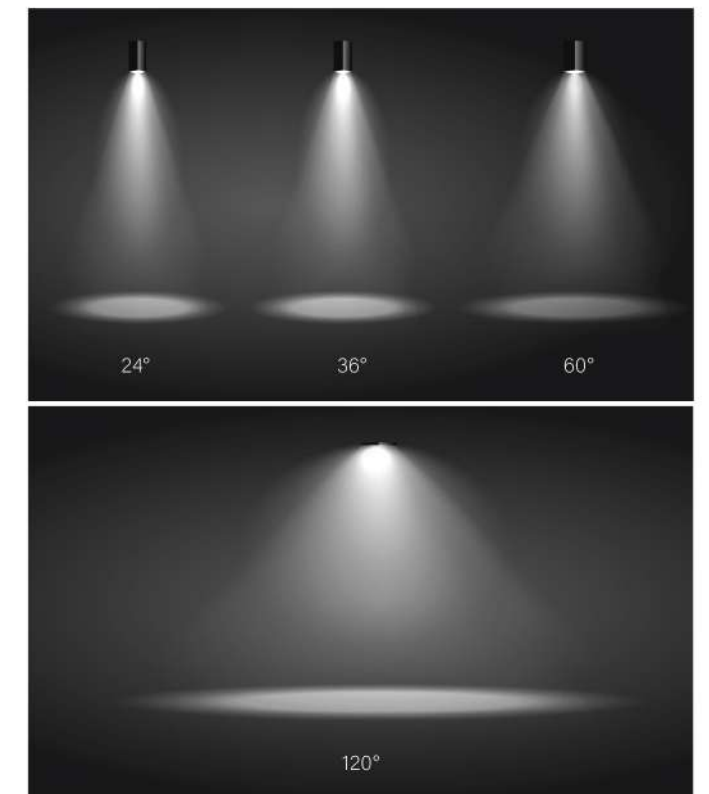

Fuoco Round Surface	Fuoco Round Surface Adjustable	Fuoco Square Surface	Fuoco Square Surface Adjustable	Pura Build-on 100 IP65	Pura Build-on 150
CCT	3000K / 4000k	3000K / 4000k	3000K / 4000k	3000K / 4000k	3000K/4000K	3000K/4000K
CRI	>92	>92	>92	>92	>90	>90
SDCM	<3	<3	<3	<3	<3	<3
UGR	<19	<19	<19	<19	<19	<23
Power	10W	10W	10W	10W	10W	12/8W
Lumen	975lm / 855lm / 1008lm / 958lm	915lm / 955lm	865lm / 956lm / 1008lm / 958lm	915lm / 890lm / 955lm	845lm	1200lm/800lm
Driver	Phase cut	Phase cut	Phase cut	Phase cut	Phase cut	Phase cut
Efficacy	95lm/W	89lm/W	92lm/W	89lm/W	84lm/W	up to 100lm/W
Beam angle	24°/36°/60°	24°/36°/60°	24°/36°/60°	24°/36°/60°	24/36/60°	120°
IP Rating	IP20/IP54	IP20/IP54	IP20/IP54	IP20/IP54	IP65	IP20/IP44
IK Rating	IK08	IK08	IK08	IK08	IK10	IK10
Lifetime	L90 B10 50,000h	L90 B10 50,000h	L90 B10 50,000h	L90 B10 50,000h	L90 50,000h	L80 50,000h
Die-cut	D80mm*H165mm	D95mm*H165mm	D83.5mm*H165mm	D98.5mm*H165mm	-	-
Warranty	5 years	5 years	5 years	5 years	5 years	5 years

Beam Angles 24°/36°/60°/120°