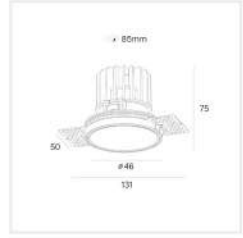

Finishes

Finishes

	Fuoco Round Trimless Fixed	Fuoco Round Trimless Adjustable	Fuoco Move Out	Fuoco Move Out CNC
CCT	3000K / 4000k	3000K / 4000k	3000K / 4000k	3000K / 4000k
CRI	>92	>92	>97	>97
SDCM	<3	<3	<2	<2
UGR	<19 / <16	<19 / <16	<19	<19
Power	10W	10W	10W	10W
Lumen	1029lm / 980lm / 1085lm / 1000lm	1035lm / 975lm / 1075lm / 1008lm	600lm	600lm
Driver	Phase cut / DALI	Phase cut / DALI	Phase cut / DALI	Phase cut / DALI
Efficacy	100lm/W / 95lm/W	100lm/W / 95lm/W	100lm/W	100lm/W
Beam angle	15°/24°/36°/60°	15°/24°/36°/60°	36°	36°
IP Rating	IP54	IP54	IP54	IP54
IK Rating	IK08	IK08	IK08	IK08
Insulating Rating	-	-	IC-4	IC-4
Lifetime	L90 B10 50,000h	L90 B10 50,000h	L90 B10 50,000h	L90 B10 50,000h
Die-cut	Dia82*H75, Cutout:75	Dia97*H81, Cutout:90	-	-
Warranty	5 years	5 years	5 years	5 years
Mounting	Trimless Recessed, Recessed, Surface mounted, Suspension			

	Fuoco Round Pendant	Fuoco Round Pendant Adjustable	Fuoco Duo Recessed
CCT	3000K	3000K	3000K
CRI	>92	>92	>92
SDCM	<3	<3	<3
UGR	<19	<19	<19
Power	10W	10W	20W
Lumen	975lm	915lm	2000lm
Driver	Phase cut / DALI	Phase cut / DALI	Phase cut / DALI
Efficacy	95lm/W	89lm/W	100lm/W
Beam angle	24°/36°/60°	24°/36°/60°	24°/36°/60°
IP Rating	IP20/IP54	IP20/IP54	IP54
IK Rating	IK08	IK08	IK08
Lifetime	L90 B10 50,000h	L90 B10 50,000h	L90 B10 50,000h
Warranty	5 years	5 years	5 years
Mounting	Trimless Recessed, Recessed, Surface mounted, Suspension