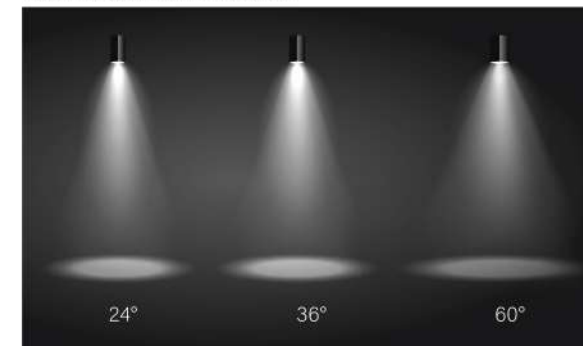

Beam Angles 15°/24°/36°/60°