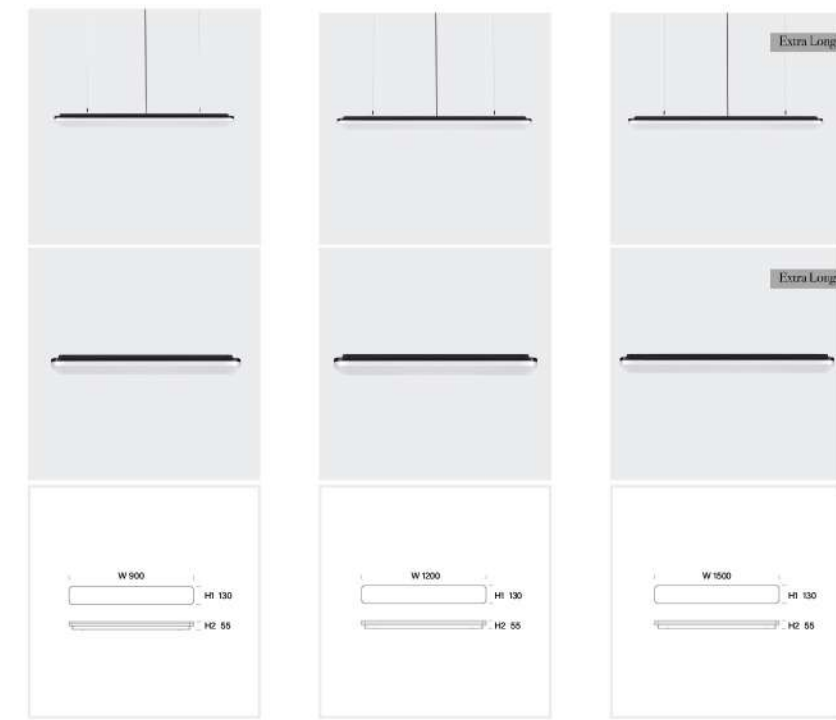

Finishes

Finishes

	Slice Circle 220	Slice Circle 270	Slice Circle 400
CCT	3000K/4000K	3000K/4000K	3000K/4000K
CRI	>90	>90	>90
SDCM	<3	<3	<3
UGR	<23	<23	<23
Power	15/10W	24/18/10W	32/24W
Lumen	1500lm/1000lm	2400lm/1800lm/1000lm	3200lm/ 2400lm
Driver	Non-Dimmable/ Phase cut / DALI	Non-Dimmable/ Phase cut / DALI	Non-Dimmable/ Phase cut / DALI
Functions	CF Motion sensor / 2W Emergency 90mins (Lithium cell) /	CF Motion sensor / 2W Emergency 90mins (Lithium cell) /	CF Motion sensor / 2W Emergency 90mins (Lithium cell) /
Efficacy	100lm/W	100lm/W	100lm/W
Beam angle	120°	120°	120°
IP Rating	IP54	IP54	IP54
IK Rating	IK10	IK10	IK10
Lifetime	L80 50,000h	L80 50,000h	L80 50,000h
Warranty	5 years	5 years	5 years

	Slice Long 900	Slice Long 1200	Slice Circle 1500
CCT	3000K/4000K	3000K/4000K	3000K/4000K
CRI	>90	>90	>90
SDCM	<3	<3	<3
UGR	<23	<23	<23
Power	32/24W	38/29W	50/40W
Lumen	3200lm/ 2400lm	3800lm/ 2900lm	5000lm/4000lm
Driver	Non-Dimmable/ Phase cut / DALI	Non-Dimmable/ Phase cut / DALI	Non-Dimmable/ Phase cut / DALI
Functions	Emergency lighting / Motion sensor	Emergency lighting / Motion sensor	Emergency lighting / Motion sensor
Efficacy	100lm/W	100lm/W	100lm/W
Beam angle	120°	120°	120°
IP Rating	IP54	IP54	IP54
IK Rating	IK10	IK10	IK10
Lifetime	L80 50,000h	L80 50,000h	L80 50,000h
Warranty	5 years	5 years	5 years