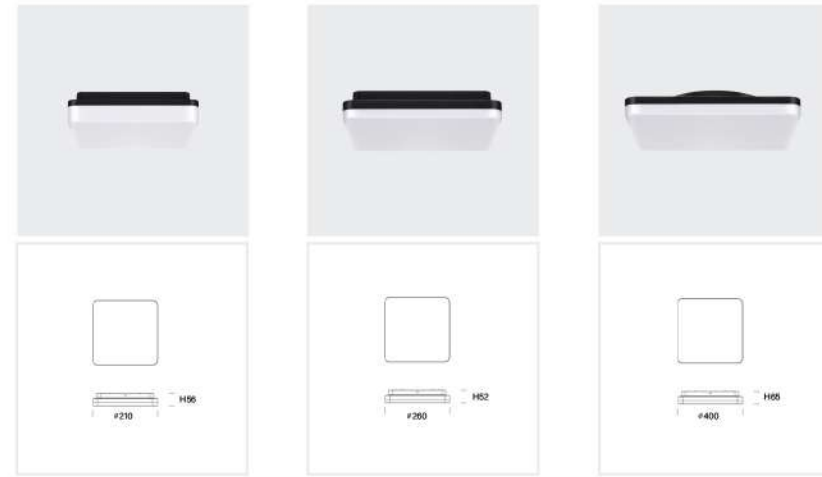

Finishes

Finishes

	Slice Circle 220	Slice Circle 270	Slice Circle 400
CCT	3000K/4000K	3000K/4000K	3000K/4000K
CRI	>90	>90	>90
SDCM	<3	<3	<3
UGR	<23	<23	<23
Power	15/10W	24/18/10W	32/24W
Lumen	1500lm/1000lm	2400lm/1800lm/1000lm	3200lm/ 2400lm
Driver	Non-Dimmable/ Phase cut / DALI	Non-Dimmable/ Phase cut / DALI	Non-Dimmable/ Phase cut / DALI
Functions	CF Motion sensor / 2W Emergency 90mins (Lithium cell) /	CF Motion sensor / 2W Emergency 90mins (Lithium cell) /	CF Motion sensor / 2W Emergency 90mins (Lithium cell) /
Efficacy	100lm/W	100lm/W	100lm/W
Beam angle	120°	120°	120°
IP Rating	IP54	IP54	IP54
IK Rating	IK10	IK10	IK10
Lifetime	L80 50,000h	L80 50,000h	L80 50,000h
Warranty	5 years	5 years	5 years

	Slice Long 900	Slice Long 1200	Slice Circle 1500
CCT	3000K/4000K	3000K/4000K	3000K/4000K
CRI	>90	>90	>90
SDCM	<3	<3	<3
UGR	<23	<23	<23
Power	32/24W	38/29W	50/40W
Lumen	3200lm/ 2400lm	3800lm/ 2900lm	5000lm/4000lm
Driver	Non-Dimmable/ Phase cut / DALI	Non-Dimmable/ Phase cut / DALI	Non-Dimmable/ Phase cut / DALI
Functions	Emergency lighting / Motion sensor	Emergency lighting / Motion sensor	Emergency lighting / Motion sensor
Efficacy	100lm/W	100lm/W	100lm/W
Beam angle	120°	120°	120°
IP Rating	IP54	IP54	IP54
IK Rating	IK10	IK10	IK10
Lifetime	L80 50,000h	L80 50,000h	L80 50,000h
Warranty	5 years	5 years	5 years