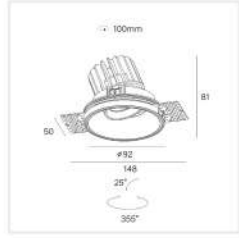

Finishes

Finishes

	Fuoco Round Trimless Fixed	Fuoco Round Trimless Adjustable	Fuoco Move Out	Fuoco Move Out CNC
CCT	3000K / 4000k	3000K / 4000k	3000K / 4000k	3000K / 4000k
CRI	>92	>92	>97	>97
SDCM	<3	<3	<2	<2
UGR	<19 / <16	<19 / <16	<19	<19
Power	10W	10W	10W	10W
Lumen	1029lm / 980lm / 1085lm / 1000lm	1035lm / 975lm / 1075lm / 1008lm	600lm	600lm
Driver	Phase cut / DALI	Phase cut / DALI	Phase cut / DALI	Phase cut / DALI
Efficacy	100lm/W / 95lm/W	100lm/W / 95lm/W	100lm/W	100lm/W
Beam angle	15°/24°/36°/60°	15°/24°/36°/60°	36°	36°
IP Rating	IP54	IP54	IP54	IP54
IK Rating	IK08	IK08	IK08	IK08
Insulating Rating	-	-	IC-4	IC-4
Lifetime	L90 B10 50,000h	L90 B10 50,000h	L90 B10 50,000h	L90 B10 50,000h
Die-cut	Dia82*H75, Cutout:75	Dia97*H81, Cutout:90	-	-
Warranty	5 years	5 years	5 years	5 years
Mounting	Trimless Recessed, Recessed, Surface mounted, Suspension			

	Fuoco Round Pendant	Fuoco Round Pendant Adjustable	Fuoco Duo Recessed
CCT	3000K	3000K	3000K
CRI	>92	>92	>92
SDCM	<3	<3	<3
UGR	<19	<19	<19
Power	10W	10W	20W
Lumen	975lm	915lm	2000lm
Driver	Phase cut / DALI	Phase cut / DALI	Phase cut / DALI
Efficacy	95lm/W	89lm/W	100lm/W
Beam angle	24°/36°/60°	24°/36°/60°	24°/36°/60°
IP Rating	IP20/IP54	IP20/IP54	IP54
IK Rating	IK08	IK08	IK08
Lifetime	L90 B10 50,000h	L90 B10 50,000h	L90 B10 50,000h
Warranty	5 years	5 years	5 years
Mounting	Trimless Recessed, Recessed, Surface mounted, Suspension