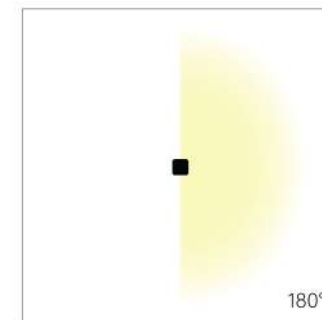

Defender 250	Defender 600	Defender 1000
Power	12W/24W	12W/24W	12W/24W
Lumens	429lm / 988lm	429lm / 988lm	429lm / 988lm
Efficacy	35lm/W / 41lm/W	35lm/W / 41lm/W	35lm/W / 41lm/W
Materials	6063 Aluminium	6063 Aluminium	6063 Aluminium
Beam Angle	180° / 360°	180° / 360°	180° / 360°
CCT	3000K	3000K	3000K
CRI	>90	>90	>90
Colour Deviation	<3	<3	<3
IP Rating	IP65	IP65	IP65
IK Rating	IK10	IK10	IK10
Driver	No-dim / DALI	No-dim / DALI	No-dim / DALI
Lifetime	L80 B10 50,000h	L80 B10 50,000h	L80 B10 50,000h
Warranty	5 years	5 years	5 years

Beam Angles 360° / 180°