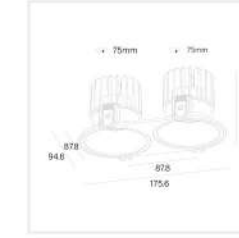

Finishes

Finishes

	Fuoco Round Trimless Fixed	Fuoco Round Trimless Adjustable	Fuoco Move Out	Fuoco Move Out CNC
CCT	3000K / 4000k	3000K / 4000k	3000K / 4000k	3000K / 4000k
CRI	>92	>92	>97	>97
SDCM	<3	<3	<2	<2
UGR	<19 / <16	<19 / <16	<19	<19
Power	10W	10W	10W	10W
Lumen	1029lm / 980lm / 1085lm / 1000lm	1035lm / 975lm / 1075lm / 1008lm	600lm	600lm
Driver	Phase cut / DALI	Phase cut / DALI	Phase cut / DALI	Phase cut / DALI
Efficacy	100lm/W / 95lm/W	100lm/W / 95lm/W	100lm/W	100lm/W
Beam angle	15°/24°/36°/60°	15°/24°/36°/60°	36°	36°
IP Rating	IP54	IP54	IP54	IP54
IK Rating	IK08	IK08	IK08	IK08
Insulating Rating	-	-	IC-4	IC-4
Lifetime	L90 B10 50,000h	L90 B10 50,000h	L90 B10 50,000h	L90 B10 50,000h
Die-cut	Dia82*H75, Cutout:75	Dia97*H81, Cutout:90	-	-
Warranty	5 years	5 years	5 years	5 years
Mounting	Trimless Recessed, Recessed, Surface mounted, Suspension			

	Fuoco Round Pendant	Fuoco Round Pendant Adjustable	Fuoco Duo Recessed
CCT	3000K	3000K	3000K
CRI	>92	>92	>92
SDCM	<3	<3	<3
UGR	<19	<19	<19
Power	10W	10W	20W
Lumen	975lm	915lm	2000lm
Driver	Phase cut / DALI	Phase cut / DALI	Phase cut / DALI
Efficacy	95lm/W	89lm/W	100lm/W
Beam angle	24°/36°/60°	24°/36°/60°	24°/36°/60°
IP Rating	IP20/IP54	IP20/IP54	IP54
IK Rating	IK08	IK08	IK08
Lifetime	L90 B10 50,000h	L90 B10 50,000h	L90 B10 50,000h
Warranty	5 years	5 years	5 years
Mounting	Trimless Recessed, Recessed, Surface mounted, Suspension