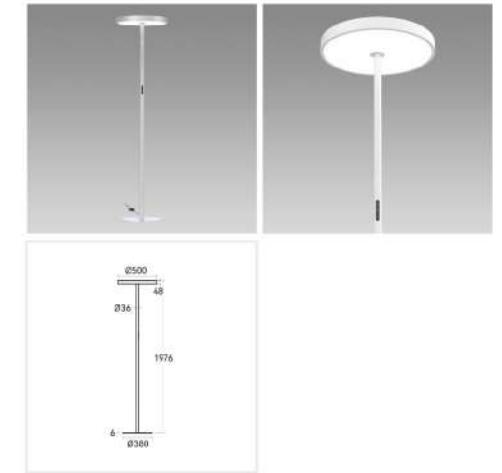

COMPO FLOOR

Maximum Lighting Comfort
The perfect balance between room
and workplace lighting

Finishes

Compo | Floor Luminaire	
CCT	3000-5700K adjustable
LED CHIP	Seoul
CRI	>90
SDCM	<16
UGR	<16 (X=4H, Y=8H)
Power	(↑ 40W/40W↓)
Lumen	8500lm (↑ 5000lm/3500lm↓)
Driver	Touch panel dimming
Efficacy	110lm/W
Diffuser	Micro-prismatic
Beam angle	↑ 115°/90°↓
IP Rating	IP20
IK Rating	IK08
Lifetime	L80 50,000h
Warranty	5 years
Light distribution	Direct-indirect

Beam Angles ↑ 115°/90°↓