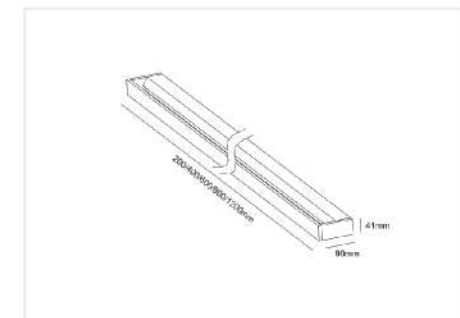

Finishes

	Novita 200	Novita 200	Novita 200	Novita 200	Novita 200
Power	7W	7W	7W	7W	7W
Lumens	450lm	450lm	450lm	450lm	450lm
Materials	Aluminium, opal diffuser	Aluminium, opal diffuser	Aluminium, opal diffuser	Aluminium, opal diffuser	Aluminium, opal diffuser
Beam Angle	120°	120°	120°	120°	120°
CCT	3000K / 4000k	3000K / 4000k	3000K / 4000k	3000K / 4000k	3000K / 4000k
CRI	>90	>90	>90	>90	>90
SDCM	<3	<3	<3	<3	<3
IP Rating	IP44	IP44	IP44	IP44	IP44
UGR	<14 (X=4H, Y=8H)	<14 (X=4H, Y=8H)	<14 (X=4H, Y=8H)	<14 (X=4H, Y=8H)	<14 (X=4H, Y=8H)
Driver	Triac / DALI dimming	Triac / DALI dimming	Triac / DALI dimming	Triac / DALI dimming	Triac / DALI dimming
Lifetime	L90 B10 50,000h	L90 B10 50,000h	L90 B10 50,000h	L90 B10 50,000h	L90 B10 50,000h
Warranty	5 years	5 years	5 years	5 years	5 years

Beam Angles 120°