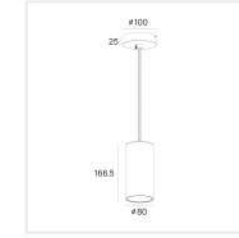

Finishes

Finishes

	Fuoco Round Trimless Fixed	Fuoco Round Trimless Adjustable	Fuoco Move Out	Fuoco Move Out CNC
CCT	3000K / 4000k	3000K / 4000k	3000K / 4000k	3000K / 4000k
CRI	>92	>92	>97	>97
SDCM	<3	<3	<2	<2
UGR	<19 / <16	<19 / <16	<19	<19
Power	10W	10W	10W	10W
Lumen	1029lm / 980lm / 1085lm / 1000lm	1035lm / 975lm / 1075lm / 1008lm	600lm	600lm
Driver	Phase cut / DALI	Phase cut / DALI	Phase cut / DALI	Phase cut / DALI
Efficacy	100lm/W / 95lm/W	100lm/W / 95lm/W	100lm/W	100lm/W
Beam angle	15°/24°/36°/60°	15°/24°/36°/60°	36°	36°
IP Rating	IP54	IP54	IP54	IP54
IK Rating	IK08	IK08	IK08	IK08
Insulating Rating	-	-	IC-4	IC-4
Lifetime	L90 B10 50,000h	L90 B10 50,000h	L90 B10 50,000h	L90 B10 50,000h
Die-cut	Dia82*H75, Cutout:75	Dia97*H81, Cutout:90	-	-
Warranty	5 years	5 years	5 years	5 years
Mounting	Trimless Recessed, Recessed, Surface mounted, Suspension			

	Fuoco Round Pendant	Fuoco Round Pendant Adjustable	Fuoco Duo Recessed
CCT	3000K	3000K	3000K
CRI	>92	>92	>92
SDCM	<3	<3	<3
UGR	<19	<19	<19
Power	10W	10W	20W
Lumen	975lm	915lm	2000lm
Driver	Phase cut / DALI	Phase cut / DALI	Phase cut / DALI
Efficacy	95lm/W	89lm/W	100lm/W
Beam angle	24°/36°/60°	24°/36°/60°	24°/36°/60°
IP Rating	IP20/IP54	IP20/IP54	IP54
IK Rating	IK08	IK08	IK08
Lifetime	L90 B10 50,000h	L90 B10 50,000h	L90 B10 50,000h
Warranty	5 years	5 years	5 years
Mounting	Trimless Recessed, Recessed, Surface mounted, Suspension