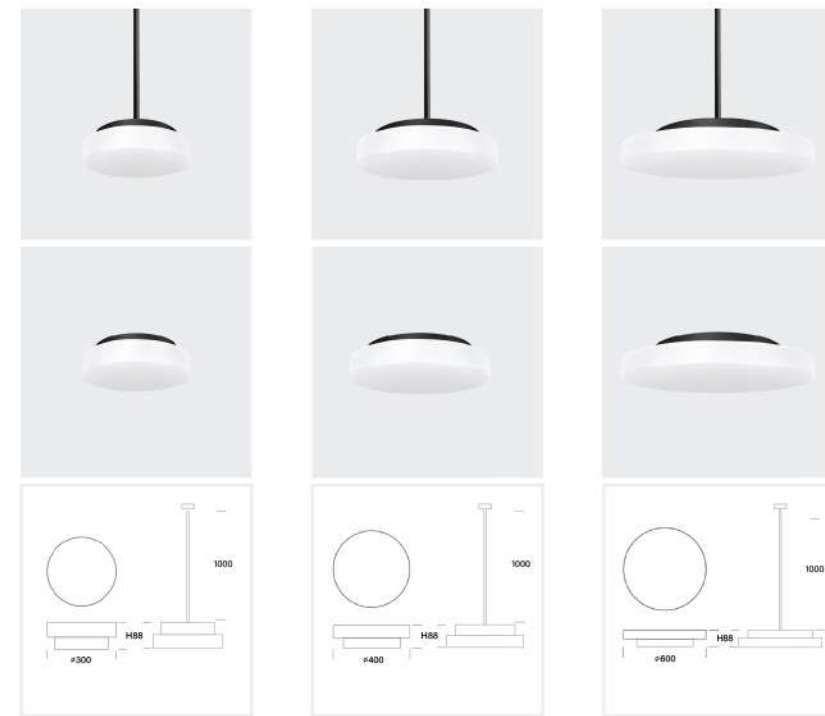

FLOAT

Timeless elegance.
360° perfect illumination.

The Float series by European design is an outstanding interior luminaire offering floating elegance, timeless aesthetic, and extremely homogenous omnidirectional illumination.

Finishes
☒ Black
☐ White