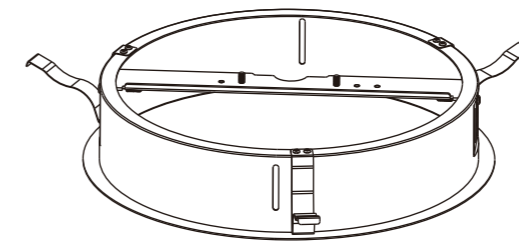

PURATI

RECESSED KIT

Installation instruction :

PURATI

RECESSED KIT

Pura Trim 270 | Slice Circle 270

White Black Anthrazit

PURATI

RECESSED KIT

Pura Trim 270 | Slice Circle 270

White Black Anthrazit

Qty: 5