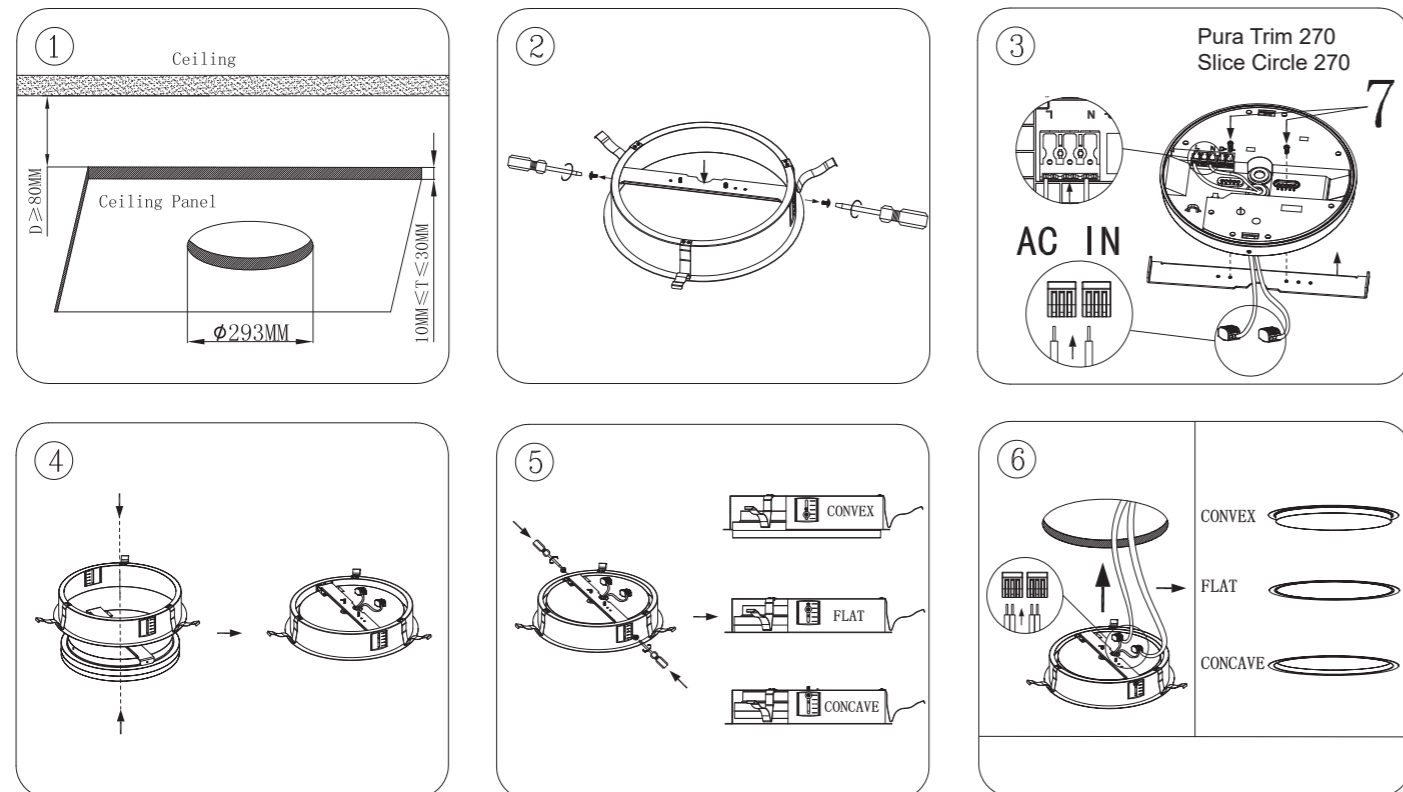

PURATI

RECESSED KIT

Installation instruction :

PURATI

RECESSED KIT

Pura Trim 270 | Slice Circle 270

White Black Anthrazit

PURATI

RECESSED KIT

Pura Trim 270 | Slice Circle 270

White Black Anthrazit

Qty: 5