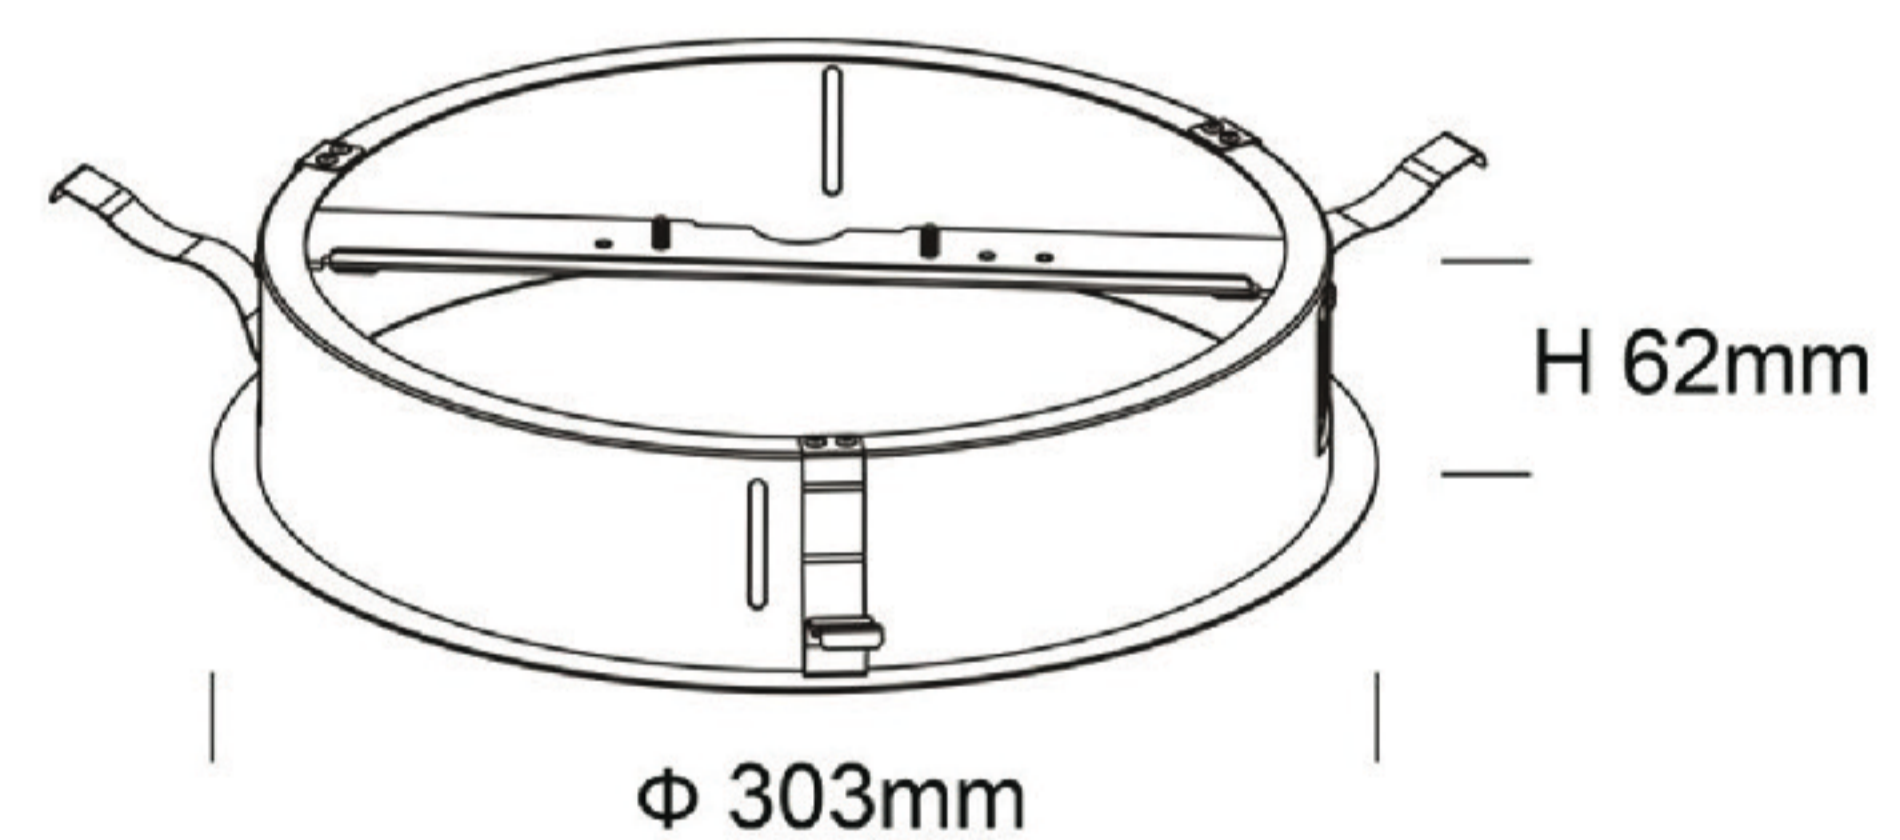

ELECTRICAL

Voltage	220-240V
Power	24/18/10W
Driver (Build-in)	Phase cut

PURATI PTY LTD

Unit 10, O'Riordan St, Alexandria NSW 2015
Tel: +61 410343721
sales@purati.com