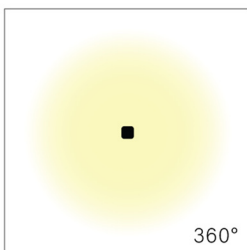

DEFENDER

Robust and reliable in demanding circumstances

Extremely durable, high visual comfort, outstanding performance. Offering an ideal blend of beauty and safety for pathway lighting urban and residential spaces.

This robust bollard light designed in a form intermediate between a square and a round. Its anti-glare design ensures comfortable illumination, provide both safety and high performance to outdoor pathways and walkways. Available in two finishes, three sizes and with 180° or 360° light distribution options.

  Finishes 			
	Defender 250	Defender 600	Defender 1000
Power	12W/24W	12W/24W	12W/24W
Lumens	429lm / 988lm	429lm / 988lm	429lm / 988lm
Efficacy	35lm/W / 41lm/W	35lm/W / 41lm/W	35lm/W / 41lm/W
Materials	6063 Aluminium	6063 Aluminium	6063 Aluminium
Beam Angle	180° / 360°	180° / 360°	180° / 360°
CCT	3000K	3000K	3000K
CRI	>90	>90	>90
Colour Deviation	<3	<3	<3
IP Rating	IP65	IP65	IP65
IK Rating	IK10	IK10	IK10
Driver	No-dim / DALI	No-dim / DALI	No-dim / DALI
Lifetime	L80 B10 50,000h	L80 B10 50,000h	L80 B10 50,000h
Warranty	5 years	5 years	5 years