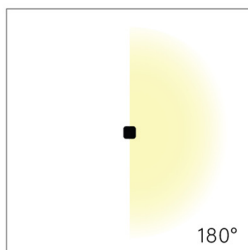

DEFENDER

Robust and reliable in demanding circumstances

Extremely durable, high visual comfort, outstanding performance. Offering an ideal blend of beauty and safety for pathway lighting urban and residential spaces.

This robust bollard light designed in a form intermediate between a square and a round. Its anti-glare design ensures comfortable illumination, provide both safety and high performance to outdoor pathways and walkways. Available in two finishes, three sizes and with 180° or 360° light distribution options.

  Finishes 			
	Defender 250	Defender 600	Defender 1000
Power	12W/24W	12W/24W	12W/24W
Lumens	429lm / 988lm	429lm / 988lm	429lm / 988lm
Efficacy	35lm/W / 41lm/W	35lm/W / 41lm/W	35lm/W / 41lm/W
Materials	6063 Aluminium	6063 Aluminium	6063 Aluminium
Beam Angle	180° / 360°	180° / 360°	180° / 360°
CCT	3000K	3000K	3000K
CRI	>90	>90	>90
Colour Deviation	<3	<3	<3
IP Rating	IP65	IP65	IP65
IK Rating	IK10	IK10	IK10
Driver	No-dim / DALI	No-dim / DALI	No-dim / DALI
Lifetime	L80 B10 50,000h	L80 B10 50,000h	L80 B10 50,000h
Warranty	5 years	5 years	5 years