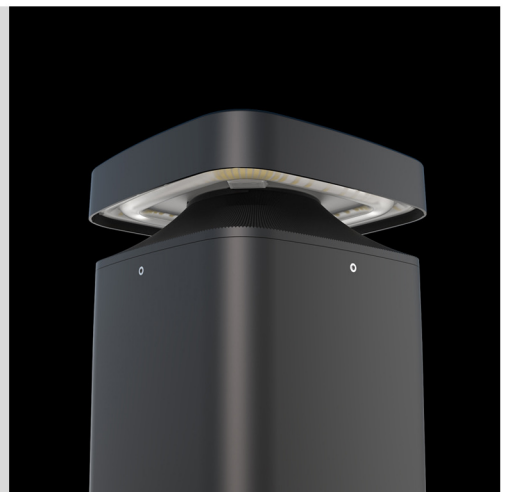

# DEFENDER

Robust and reliable in demanding circumstances

High resistance to environmental conditions | IK10 rating | IP65 rating | 5-year warranty

## Materials and finishes

Corrosion-resistant die-cast aluminium  
UV-stabilised PC lens  
Durable powder-coated finish

Less than 4%  
upward lumen output

Designed for  
anti-glare control and  
uniform illumination

## Robust and reliable in demanding circumstances

Extremely durable, high visual comfort, outstanding performance. Offering an ideal blend of beauty and safety for pathway lighting urban and residential spaces.

This robust bollard light designed in a form intermediate between a square and a round. Its anti-glare design ensures comfortable illumination, provide both safety and high performance to outdoor pathways and walkways. Available in two finishes, three sizes and with 180° or 360° light distribution options.