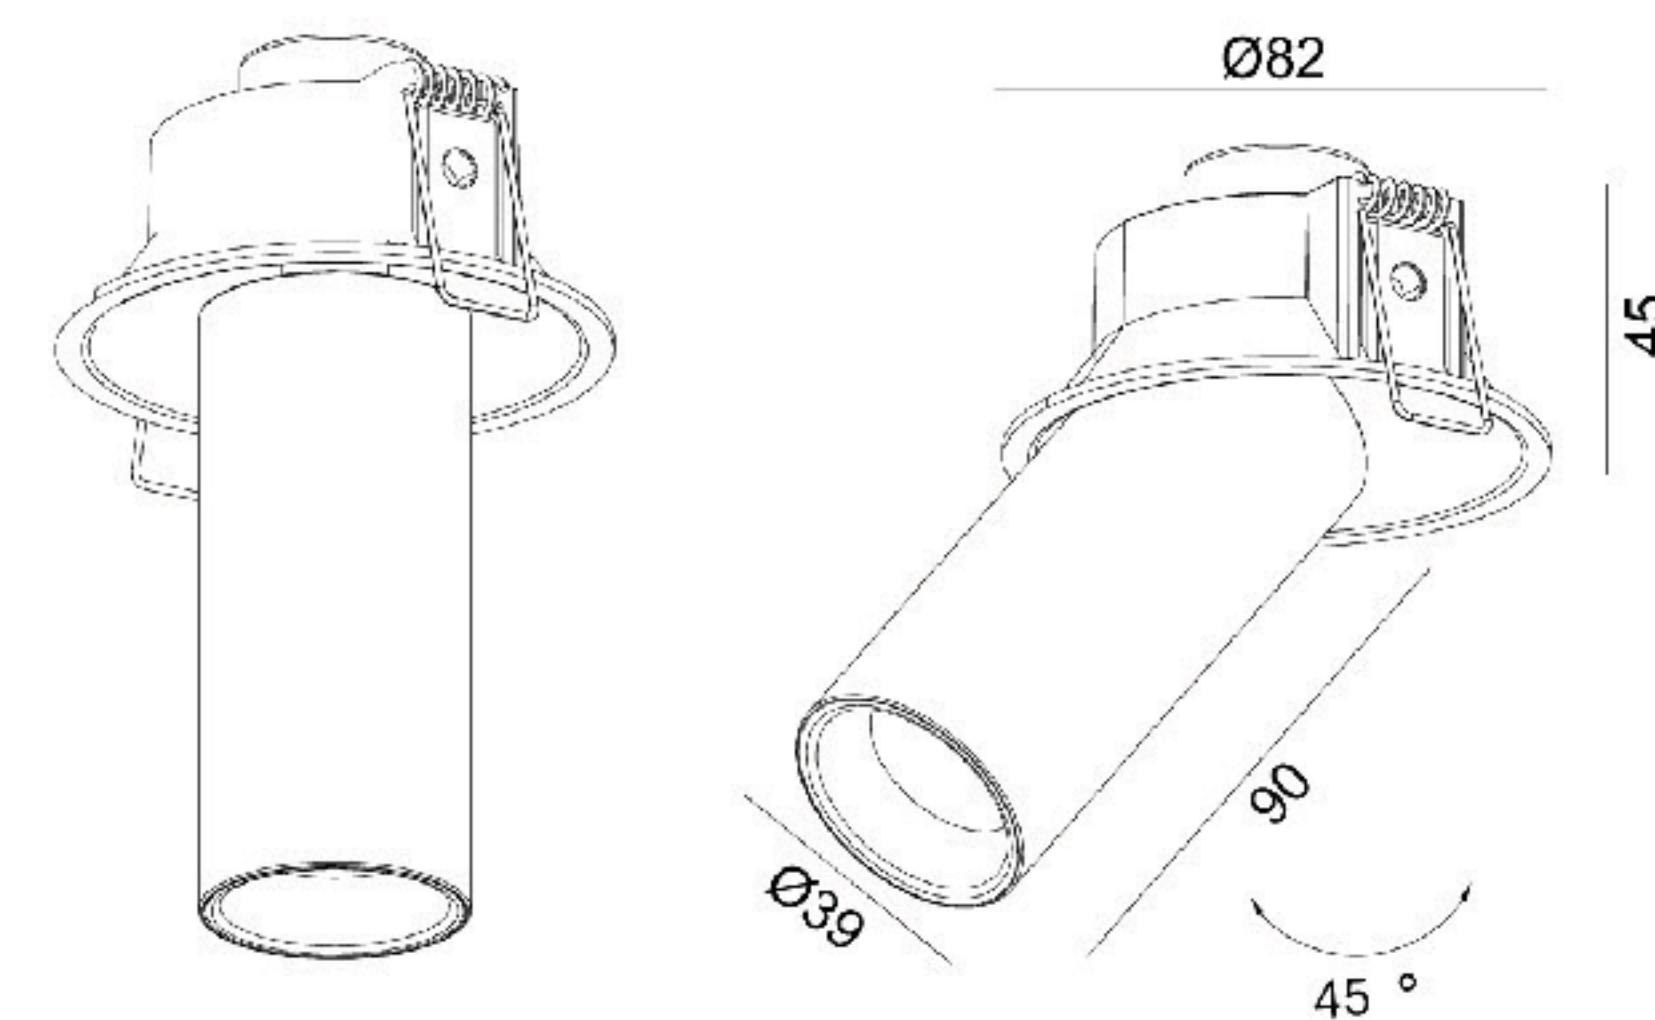

ELECTRICAL

Voltage	220-240V
Power	10W
Driver(Build-in)	Dimmable / DALI

Energy efficiency class class <C>

Ø75mm 5-25mm

Power Switch	Color Switch	CRI>97	SDCM<3	IP54	5 YEARS
--------------	--------------	--------	--------	------	---------