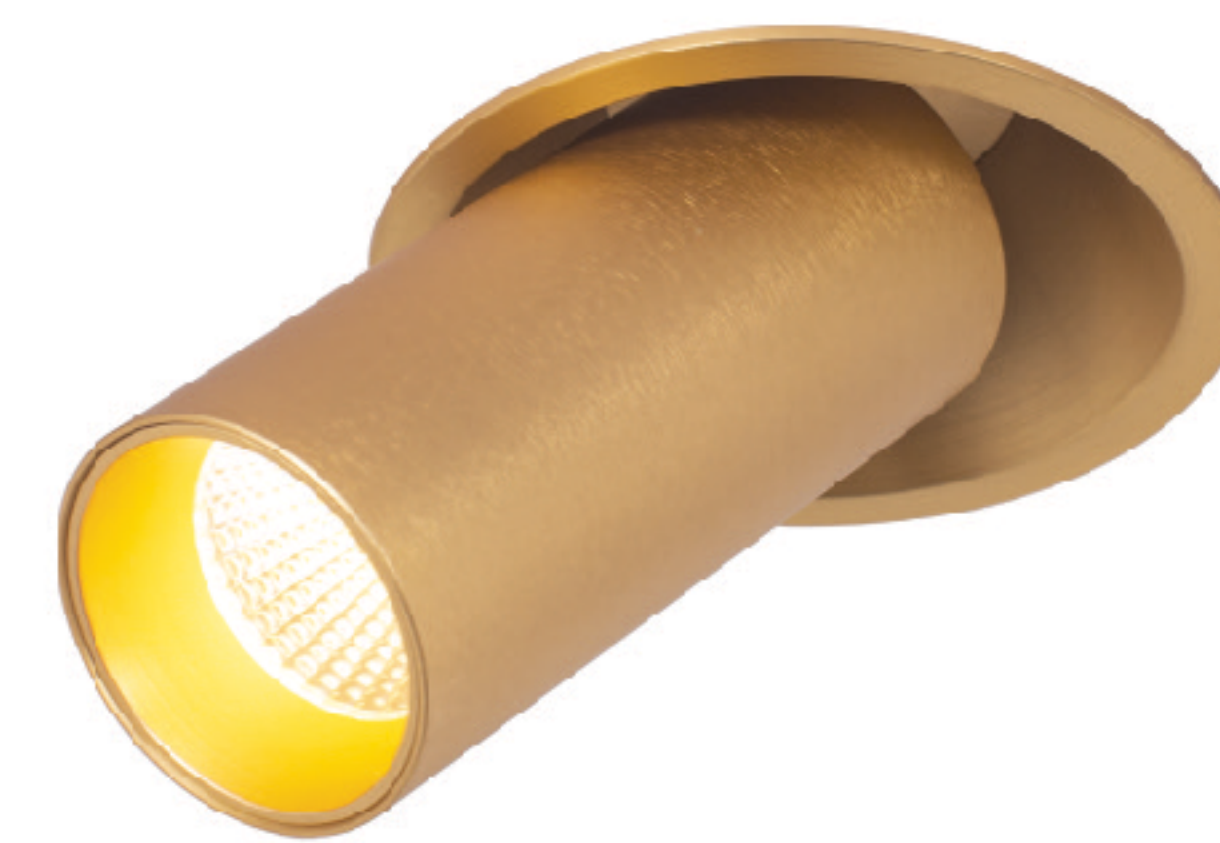

DESCRIPTION

Fuoco Move Out

The Fuoco Move Out Downlight offers both accent and general lighting with 355° rotation and 45° tilt. Designed to provide a high level of visual comfort with an outstanding colour performance CRI>97, they can be used for home and presentations, in retail situation, or in museum.

Part of the Fuoco Collection

QUICKINFO

GENERAL

Finish	Brushed Varnish
Material	Aluminium
IP	IP54
Lifespan	L90/50,000h
Warranty	5 years

LED

Lumen	600lm
Efficacy	100lm/W
CRI	97
CCT	3000K/4000K/2700K on request
SDCM	<2
UGR	<19

Part of the Fuoco Collection

QUICKINFO

GENERAL

Finish	Brushed Gold
Material	Aluminium
IP	IP54
Lifespan	L90/50,000h
Warranty	5 years

LED

Lumen	600lm
Efficacy	100lm/W
CRI	97
CCT	3000K/4000K/2700K on request
SDCM	<2
UGR	<19