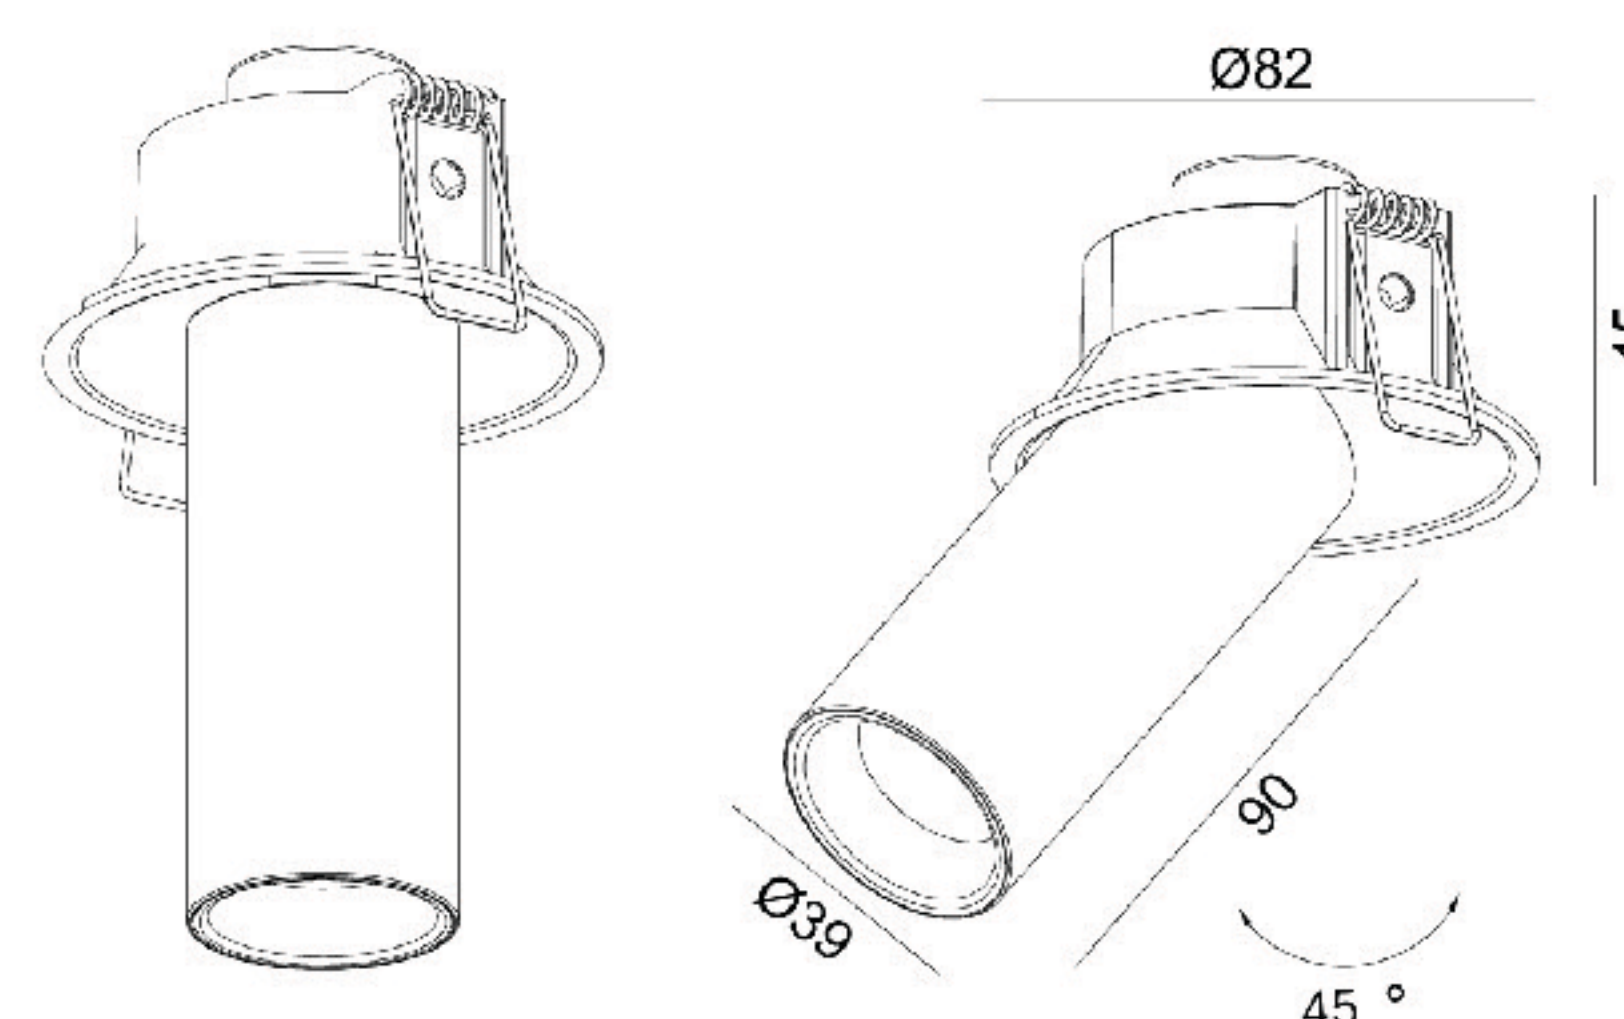

ELECTRICAL

Voltage	220-240V
Power	10W
Driver(Build-in)	Dimmable / DALI
Energy efficiency class	class <C>

Ø75mm 5-25mm

Power Switch	Color Switch	CRI>97	SDCM<3	IP54	5 YEARS
--------------	--------------	--------	--------	------	---------