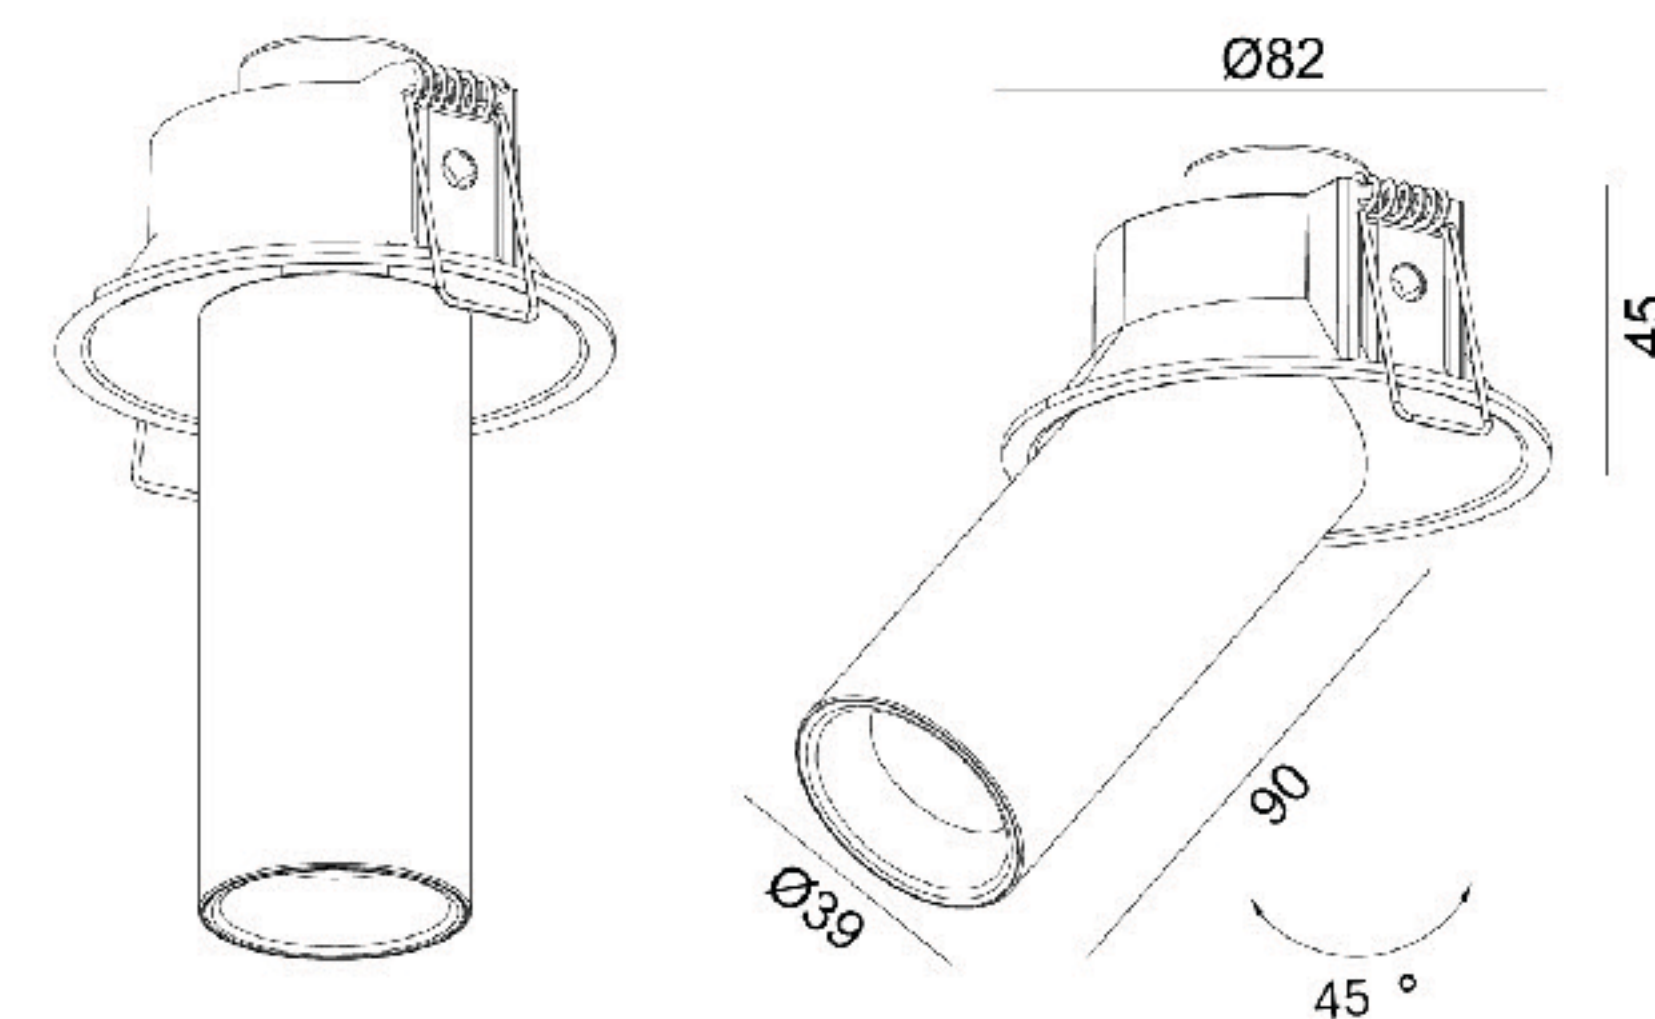

ELECTRICAL

Voltage	220-240V
Power	10W
Driver(Build-in)	Dimmable / DALI

Energy efficiency class class <C>