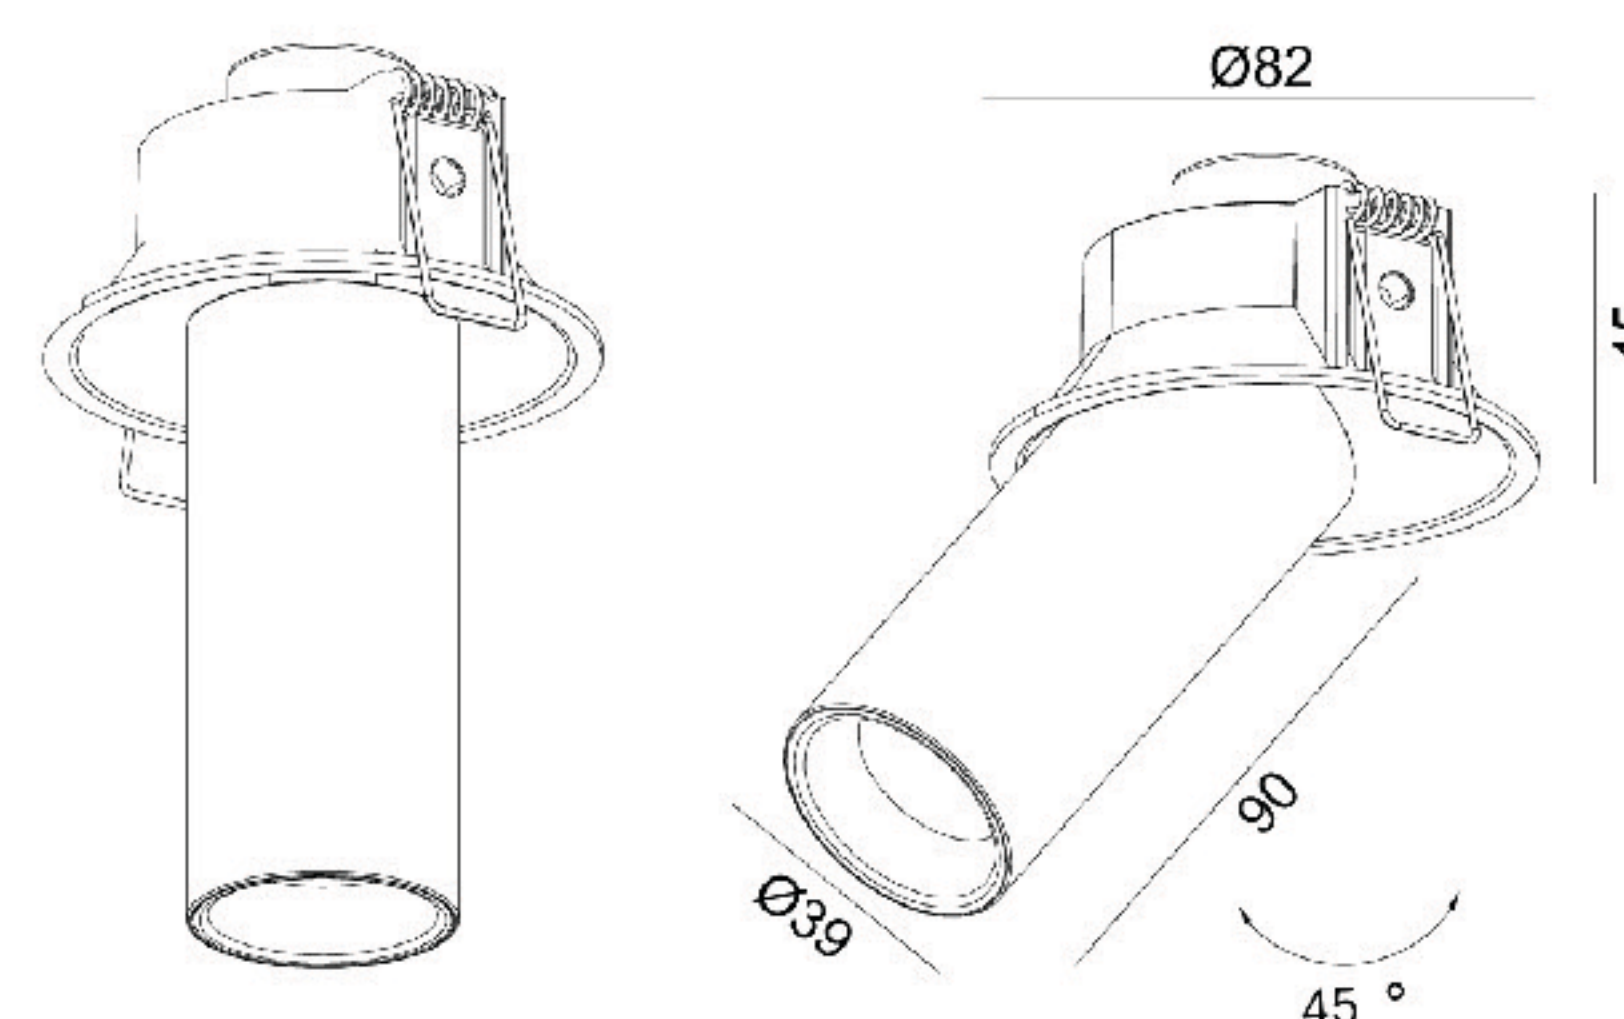

ELECTRICAL

Voltage	220-240V
Power	10W
Driver(Build-in)	Dimmable / DALI

Energy efficiency class class <C>

Ø75mm 5-25mm

Power Switch	Color Switch	CRI>97	SDCM<3	IP54	5 YEARS
--------------	--------------	--------	--------	------	---------