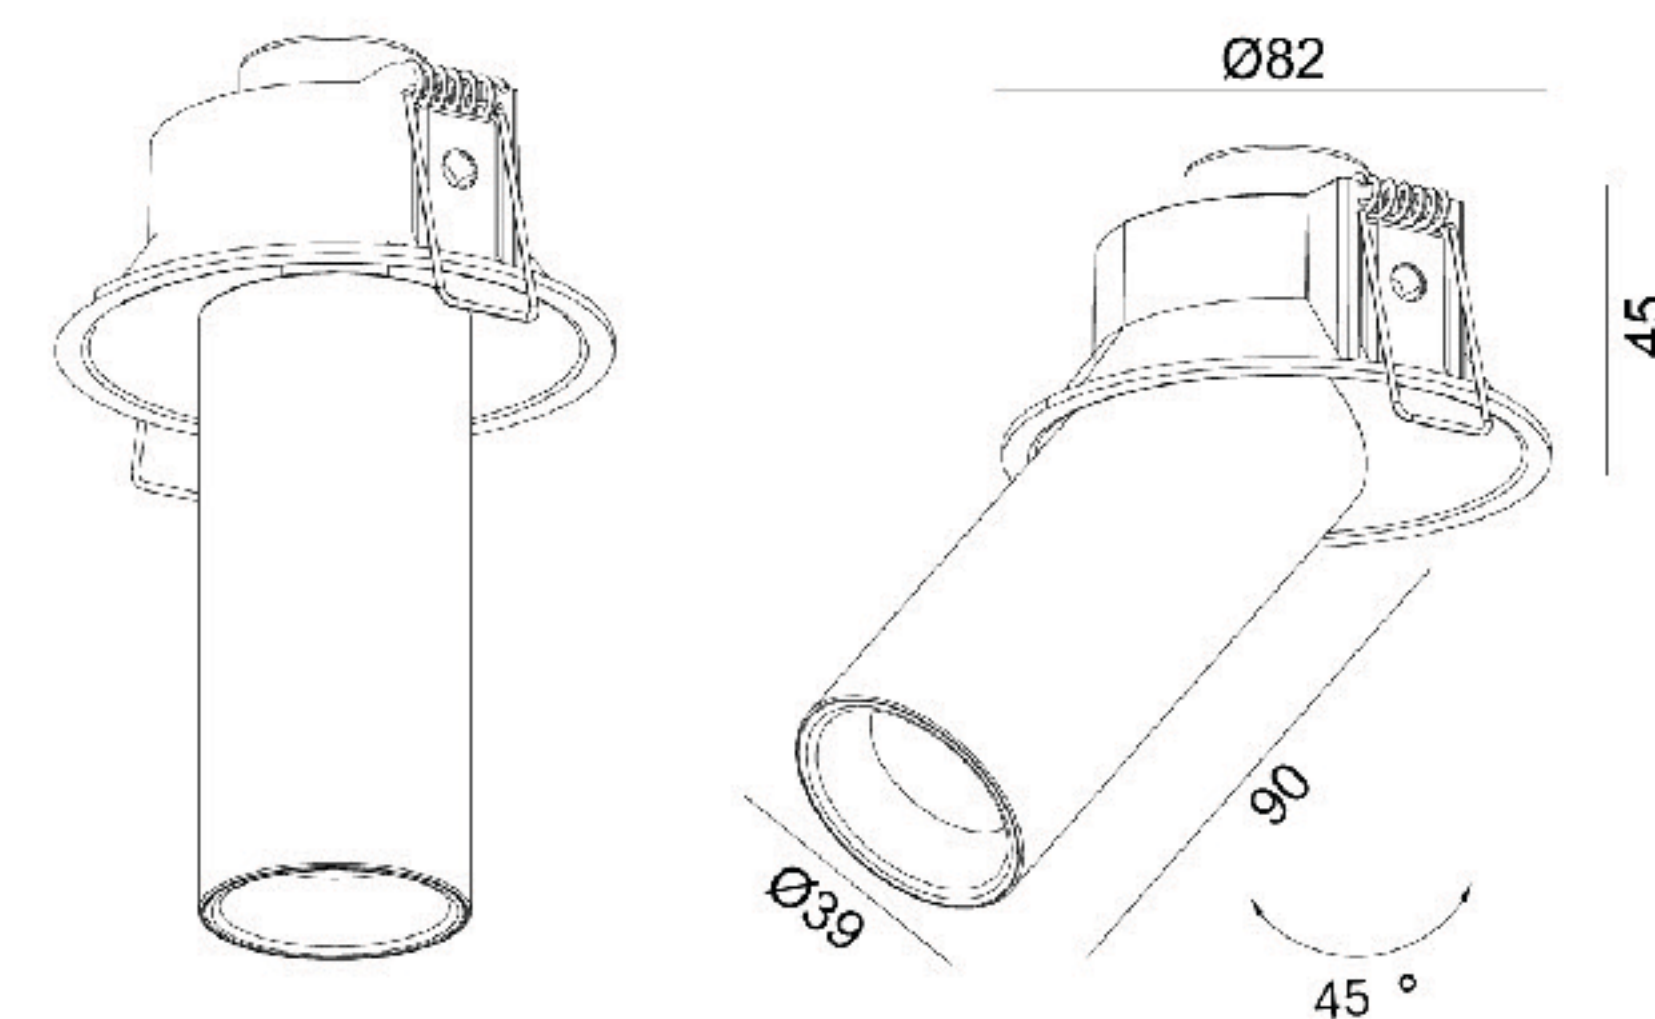

ELECTRICAL

Voltage	220-240V
Power	10W
Driver(Build-in)	Dimmable / DALI

Energy efficiency class class <C>

Ø75mm 5-25mm

Power Switch	Color Switch	CRI>97	SDCM<3	IP54	5 YEARS
--------------	--------------	--------	--------	------	---------