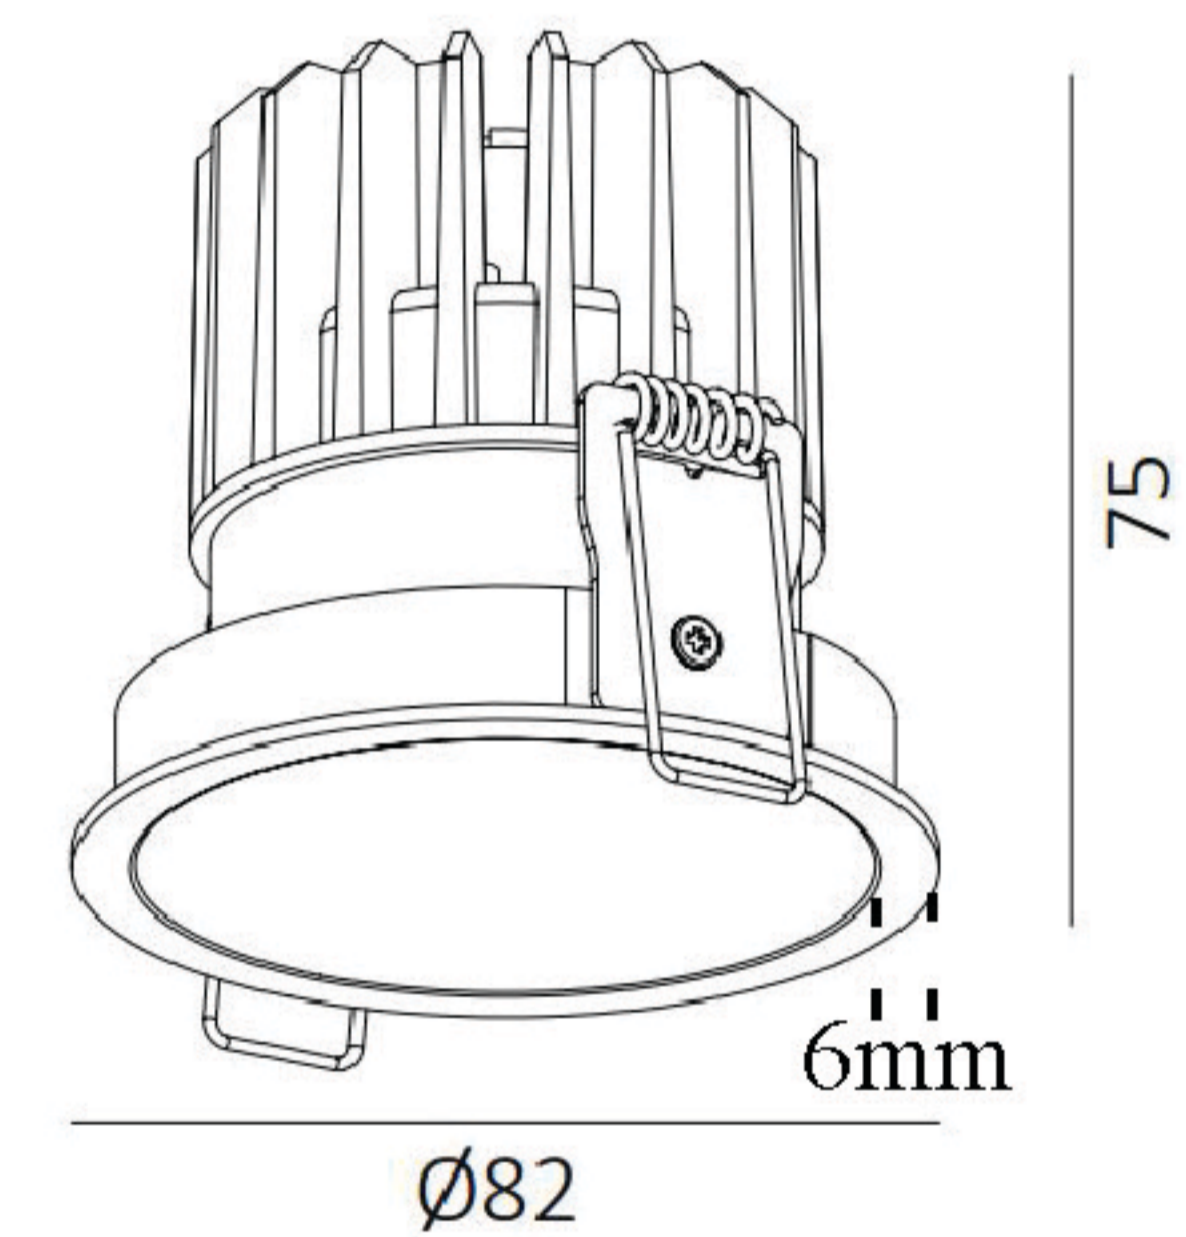

DESCRIPTION

Thin trim IP54 recessed downlight with minimalistic design and versatile application

The Fuoco Series comprises of two classic shapes (Round · Square) with multiple mounting options that are suitable for both consumer and professional applications. With ultra-thin trim, deep recessed design and quality light output this downlight brings a modern, eye-pleasing and elegant look to the space. Precisely designed and engineered turning lock system makes this downlight interchangeable low glare reflector with three different beam angles to meet your project requirements.

QUICKINFO

GENERAL

Finish	Brushed Varnish
Material	Die-cast Aluminium
IP	54
Lifespan	L90/50,000h
Warranty	5 years

LED

Optic	15° / 24° / 36° / 60° Reflector
Lumen	917lm
Efficacy	100lm/W
CRI	3000K/4000K/2700K on request
CCT	97
SDCM	<2
UGR	<19

ELECTRICAL

Voltage	220-240V
Power	10W
Driver (Flicker-Free)	Phase cut / DALI

ACCESSORIES

Glass diffuser or honeycomb louver

75mm
 5-25mm

DESCRIPTION

Thin trim IP54 recessed downlight with minimalistic design and versatile application