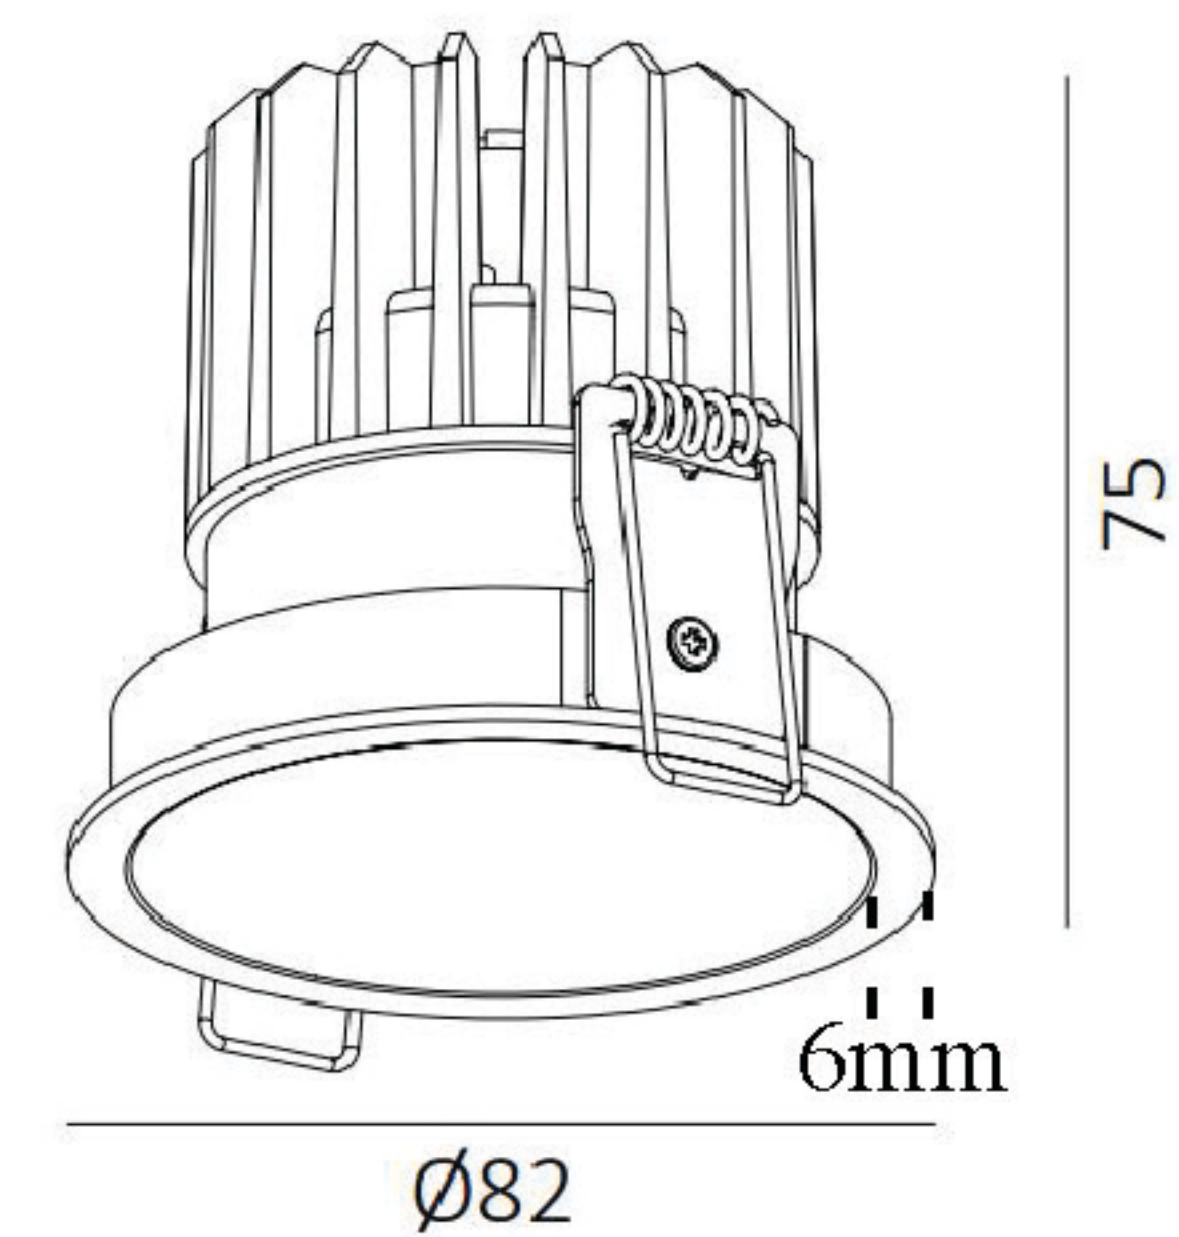

DESCRIPTION

Thin trim IP54 recessed downlight with minimalistic design and versatile application

The Fuoco Series comprises of two classic shapes (Round · Square) with multiple mounting options that are suitable for both consumer and professional applications. With ultra-thin trim, deep recessed design and quality light output this downlight brings a modern, eye-pleasing and elegant look to the space. Precisely designed and engineered turning lock system makes this downlight interchangeable low glare reflector with three different beam angles to meet your project requirements.

The Fuoco Series comprises of two classic shapes (Round · Square) with multiple mounting options that are suitable for both consumer and professional applications. With ultra-thin trim, deep recessed design and quality light output this downlight brings a modern, eye-pleasing and elegant look to the space. Precisely designed and engineered turning lock system makes this downlight interchangeable low glare reflector with three different beam angles to meet your project requirements.

ELECTRICAL

Voltage	220-240V
Power	10W
Driver (Flicker-Free)	Phase cut / DALI

ACCESSORIES

Glass diffuser or honeycomb louver

75mm
 5-25mm