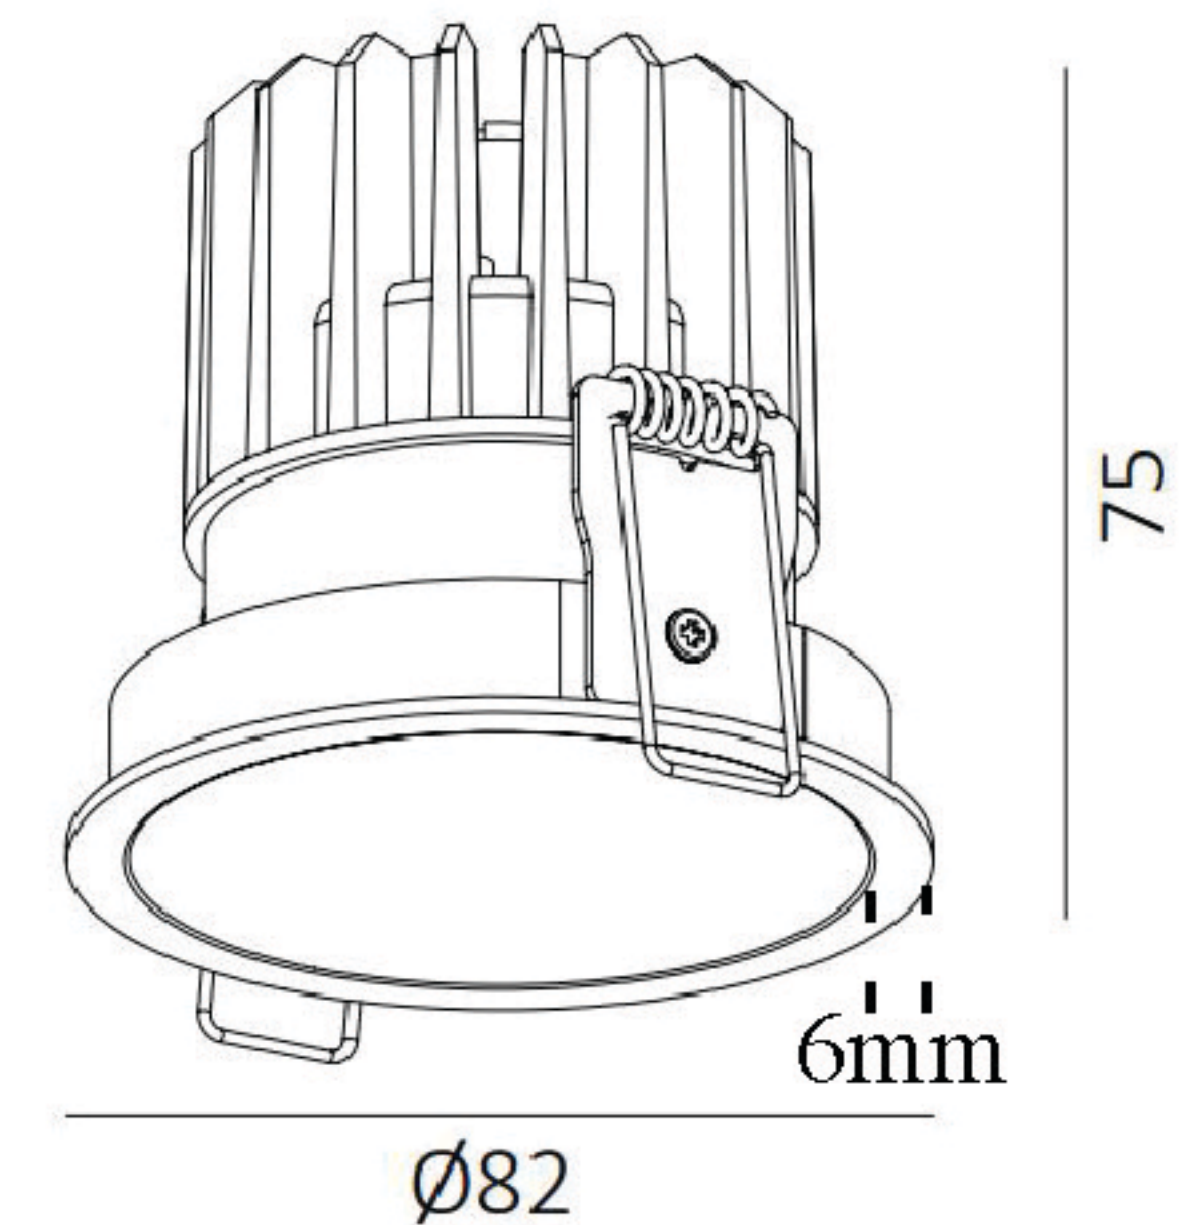

QUICKINFO

GENERAL

Finish	Brushed Gold
Material	Die-cast Aluminium
IP	54
Lifespan	L90/50,000h
Warranty	5 years

LED

Optic	15° / 24° / 36° / 60° Reflector
Lumen	917lm
Efficacy	100lm/W
CRI	3000K/4000K/2700K on request
CCT	97
SDCM	<2
UGR	<19

ELECTRICAL

Voltage	220-240V
Power	10W
Driver (Flicker-Free)	Phase cut / DALI

ACCESSORIES

Glass diffuser or honeycomb louver

↻ 75mm
 ≡ 5-25mm

DESCRIPTION

Thin trim IP54 recessed downlight with minimalistic design and versatile application