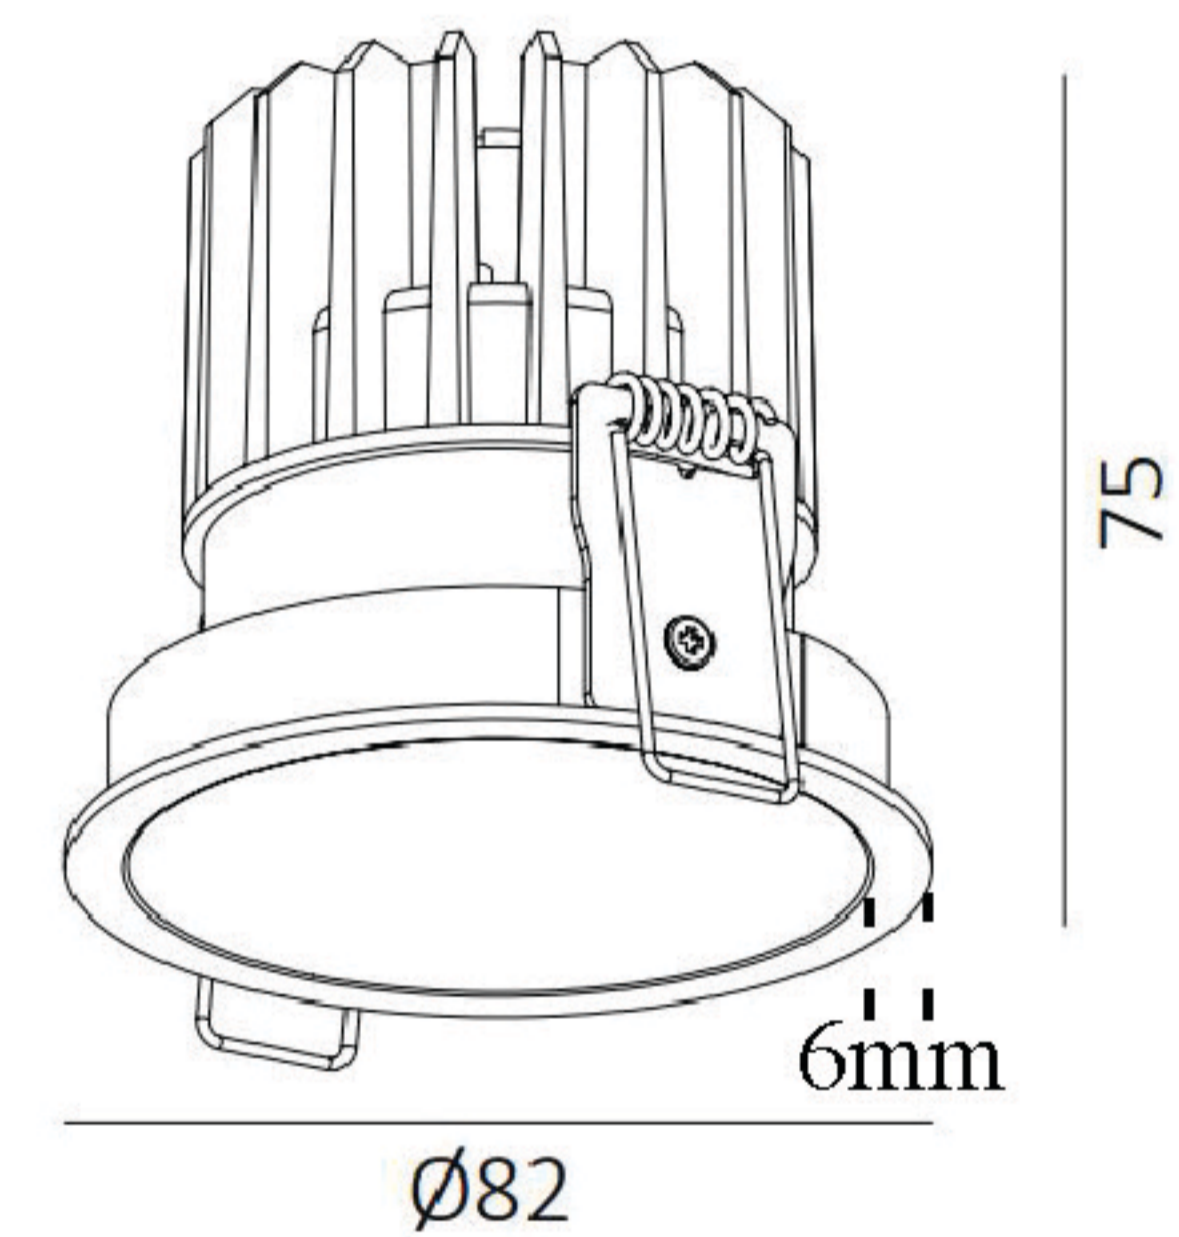

QUICKINFO

GENERAL

Finish	Dark Bronze
Material	Die-cast Aluminium
IP	54
Lifespan	L90/50,000h
Warranty	5 years

LED

Optic	15° / 24° / 36° / 60° Reflector
Lumen	917lm
Efficacy	100lm/W
CRI	3000K/4000K/2700K on request
CCT	97
SDCM	<2
UGR	<19

ELECTRICAL

Voltage	220-240V
Power	10W
Driver (Flicker-Free)	Phase cut / DALI

ACCESSORIES

Glass diffuser or honeycomb louver

75mm
 5-25mm

DESCRIPTION

Thin trim IP54 recessed downlight with minimalistic design and versatile application