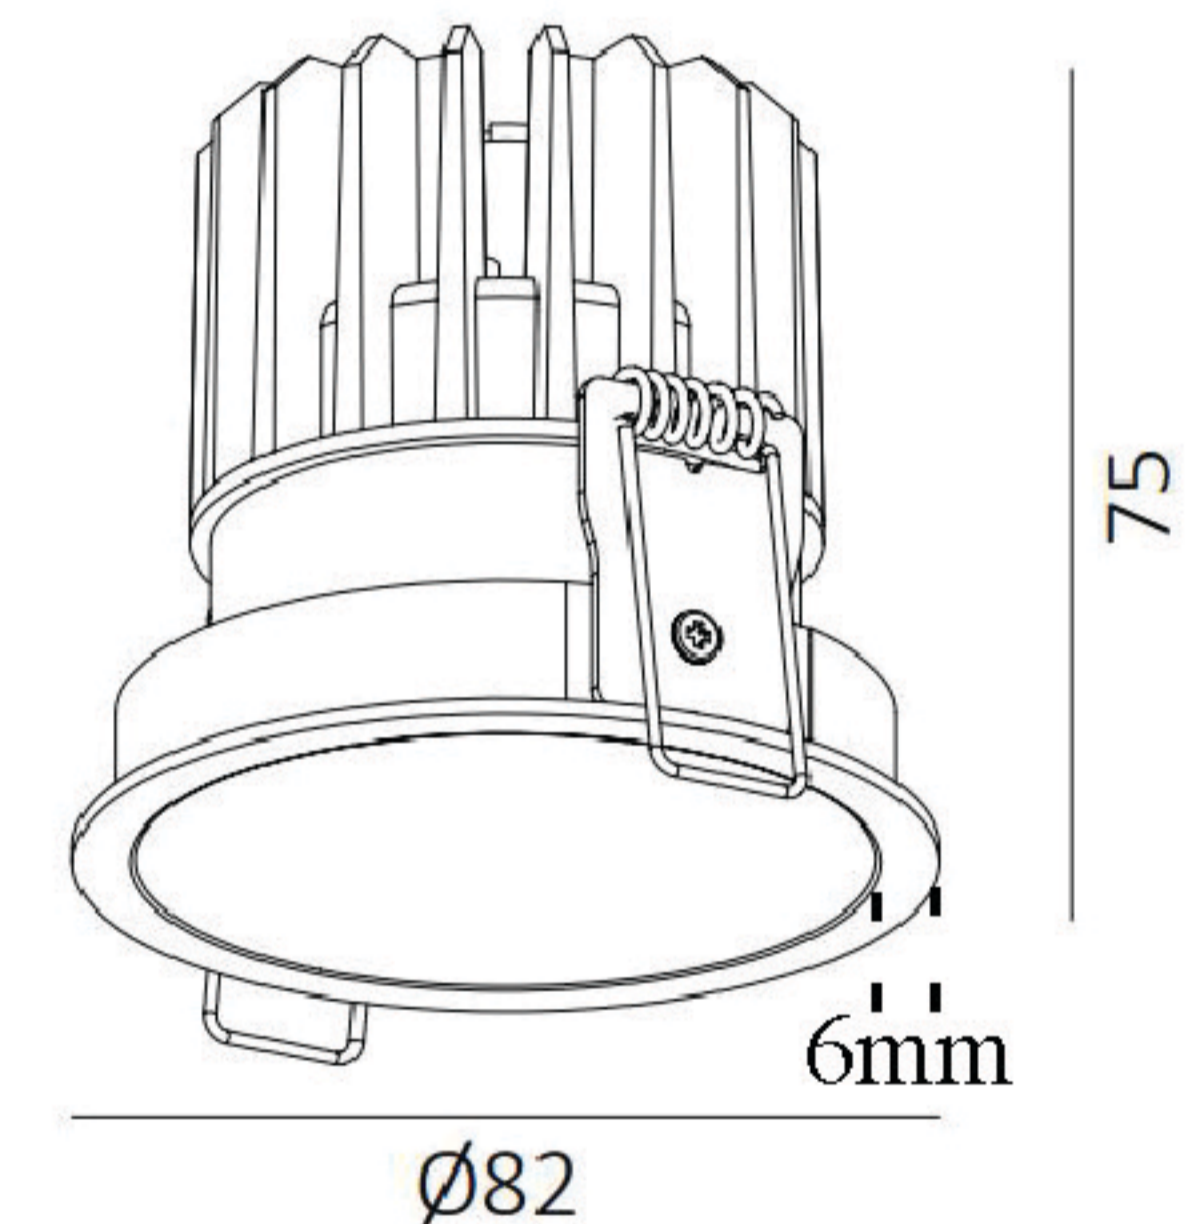

QUICKINFO

GENERAL

Finish	Light Bronze
Material	Die-cast Aluminium
IP	54
Lifespan	L90/50,000h
Warranty	5 years

LED

Optic	15° / 24° / 36° / 60° Reflector
Lumen	917lm
Efficacy	100lm/W
CRI	3000K/4000K/2700K on request
CCT	97
SDCM	<2
UGR	<19

ELECTRICAL

Voltage	220-240V
Power	10W
Driver (Flicker-Free)	Phase cut / DALI

ACCESSORIES

Glass diffuser or honeycomb louver

↻ 75mm
⚡ 5-25mm

DESCRIPTION

Thin trim IP54 recessed downlight with minimalistic design and versatile application