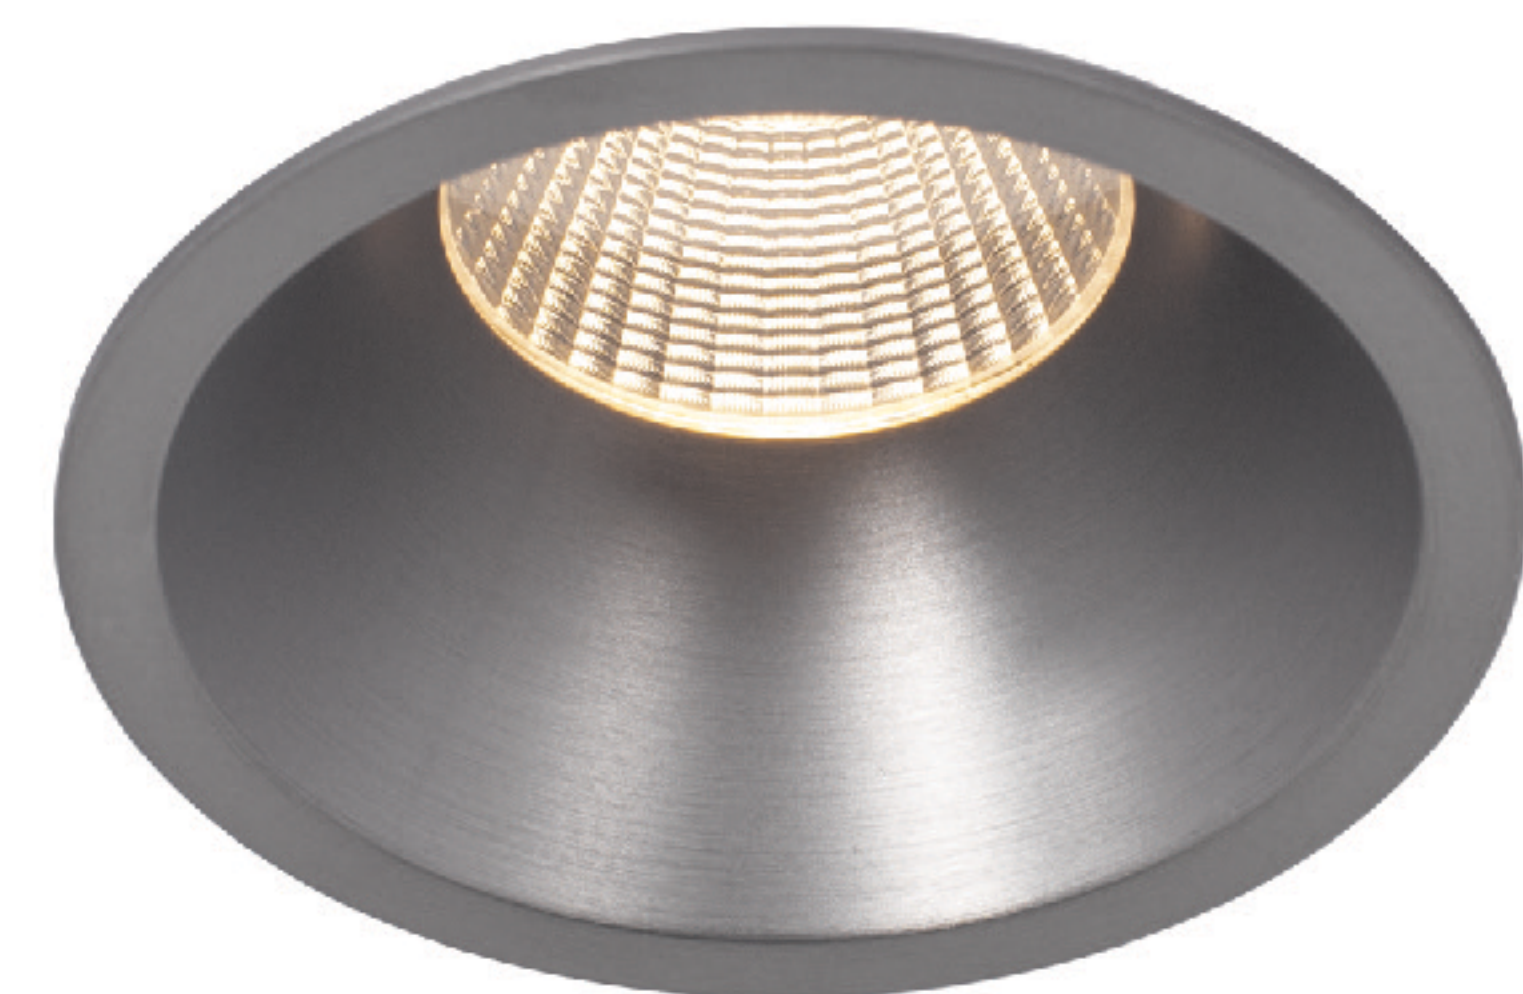

DESCRIPTION

Thin trim IP54 recessed downlight with minimalistic design and versatile application

The Fuoco Series comprises of two classic shapes (Round · Square) with multiple mounting options that are suitable for both consumer and professional applications. With ultra-thin trim, deep recessed design and quality light output this downlight brings a modern, eye-pleasing and elegant look to the space. Precisely designed and engineered turning lock system makes this downlight interchangeable low glare reflector with three different beam angles to meet your project requirements.

The Fuoco Series comprises of two classic shapes (Round · Square) with multiple mounting options that are suitable for both consumer and professional applications. With ultra-thin trim, deep recessed design and quality light output this downlight brings a modern, eye-pleasing and elegant look to the space. Precisely designed and engineered turning lock system makes this downlight interchangeable low glare reflector with three different beam angles to meet your project requirements.