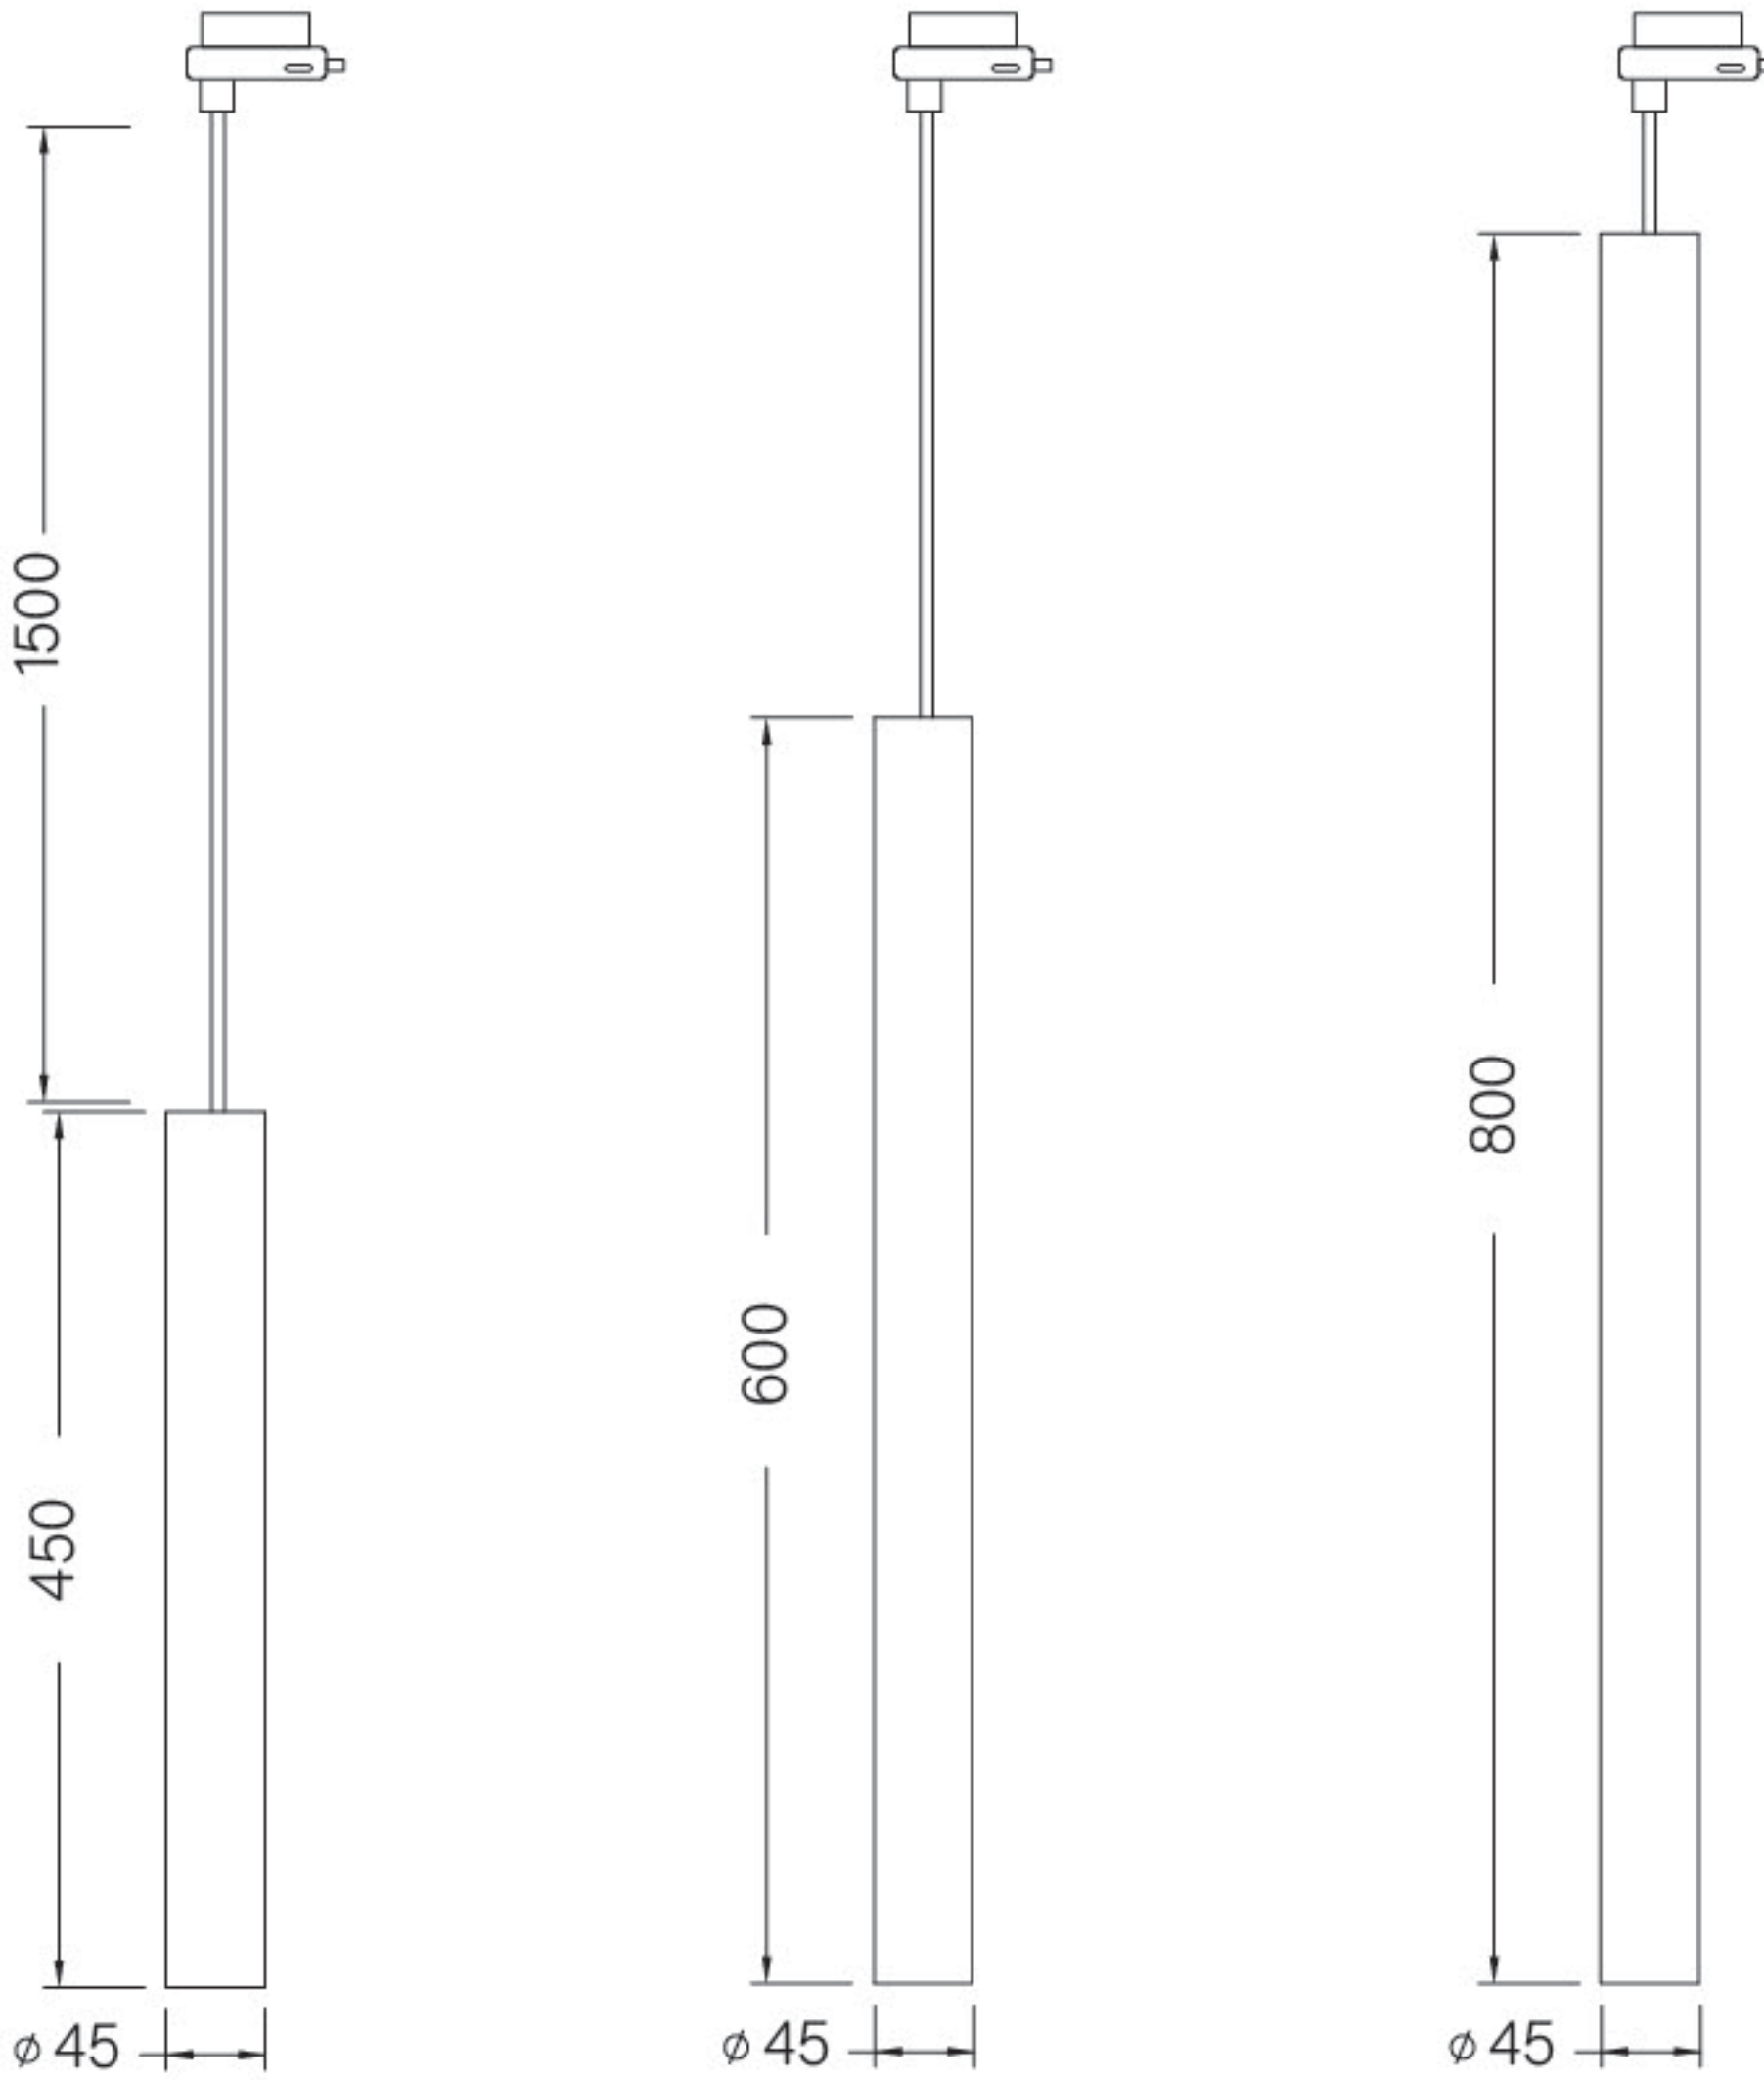

ELECTRICAL

Voltage	220-240V
Power	13W
Driver(Build-in)	Triac / DALI dimming
Cable Length	1500mm

3 Circuit 4 wire Track Head

Cable Length 1500mm