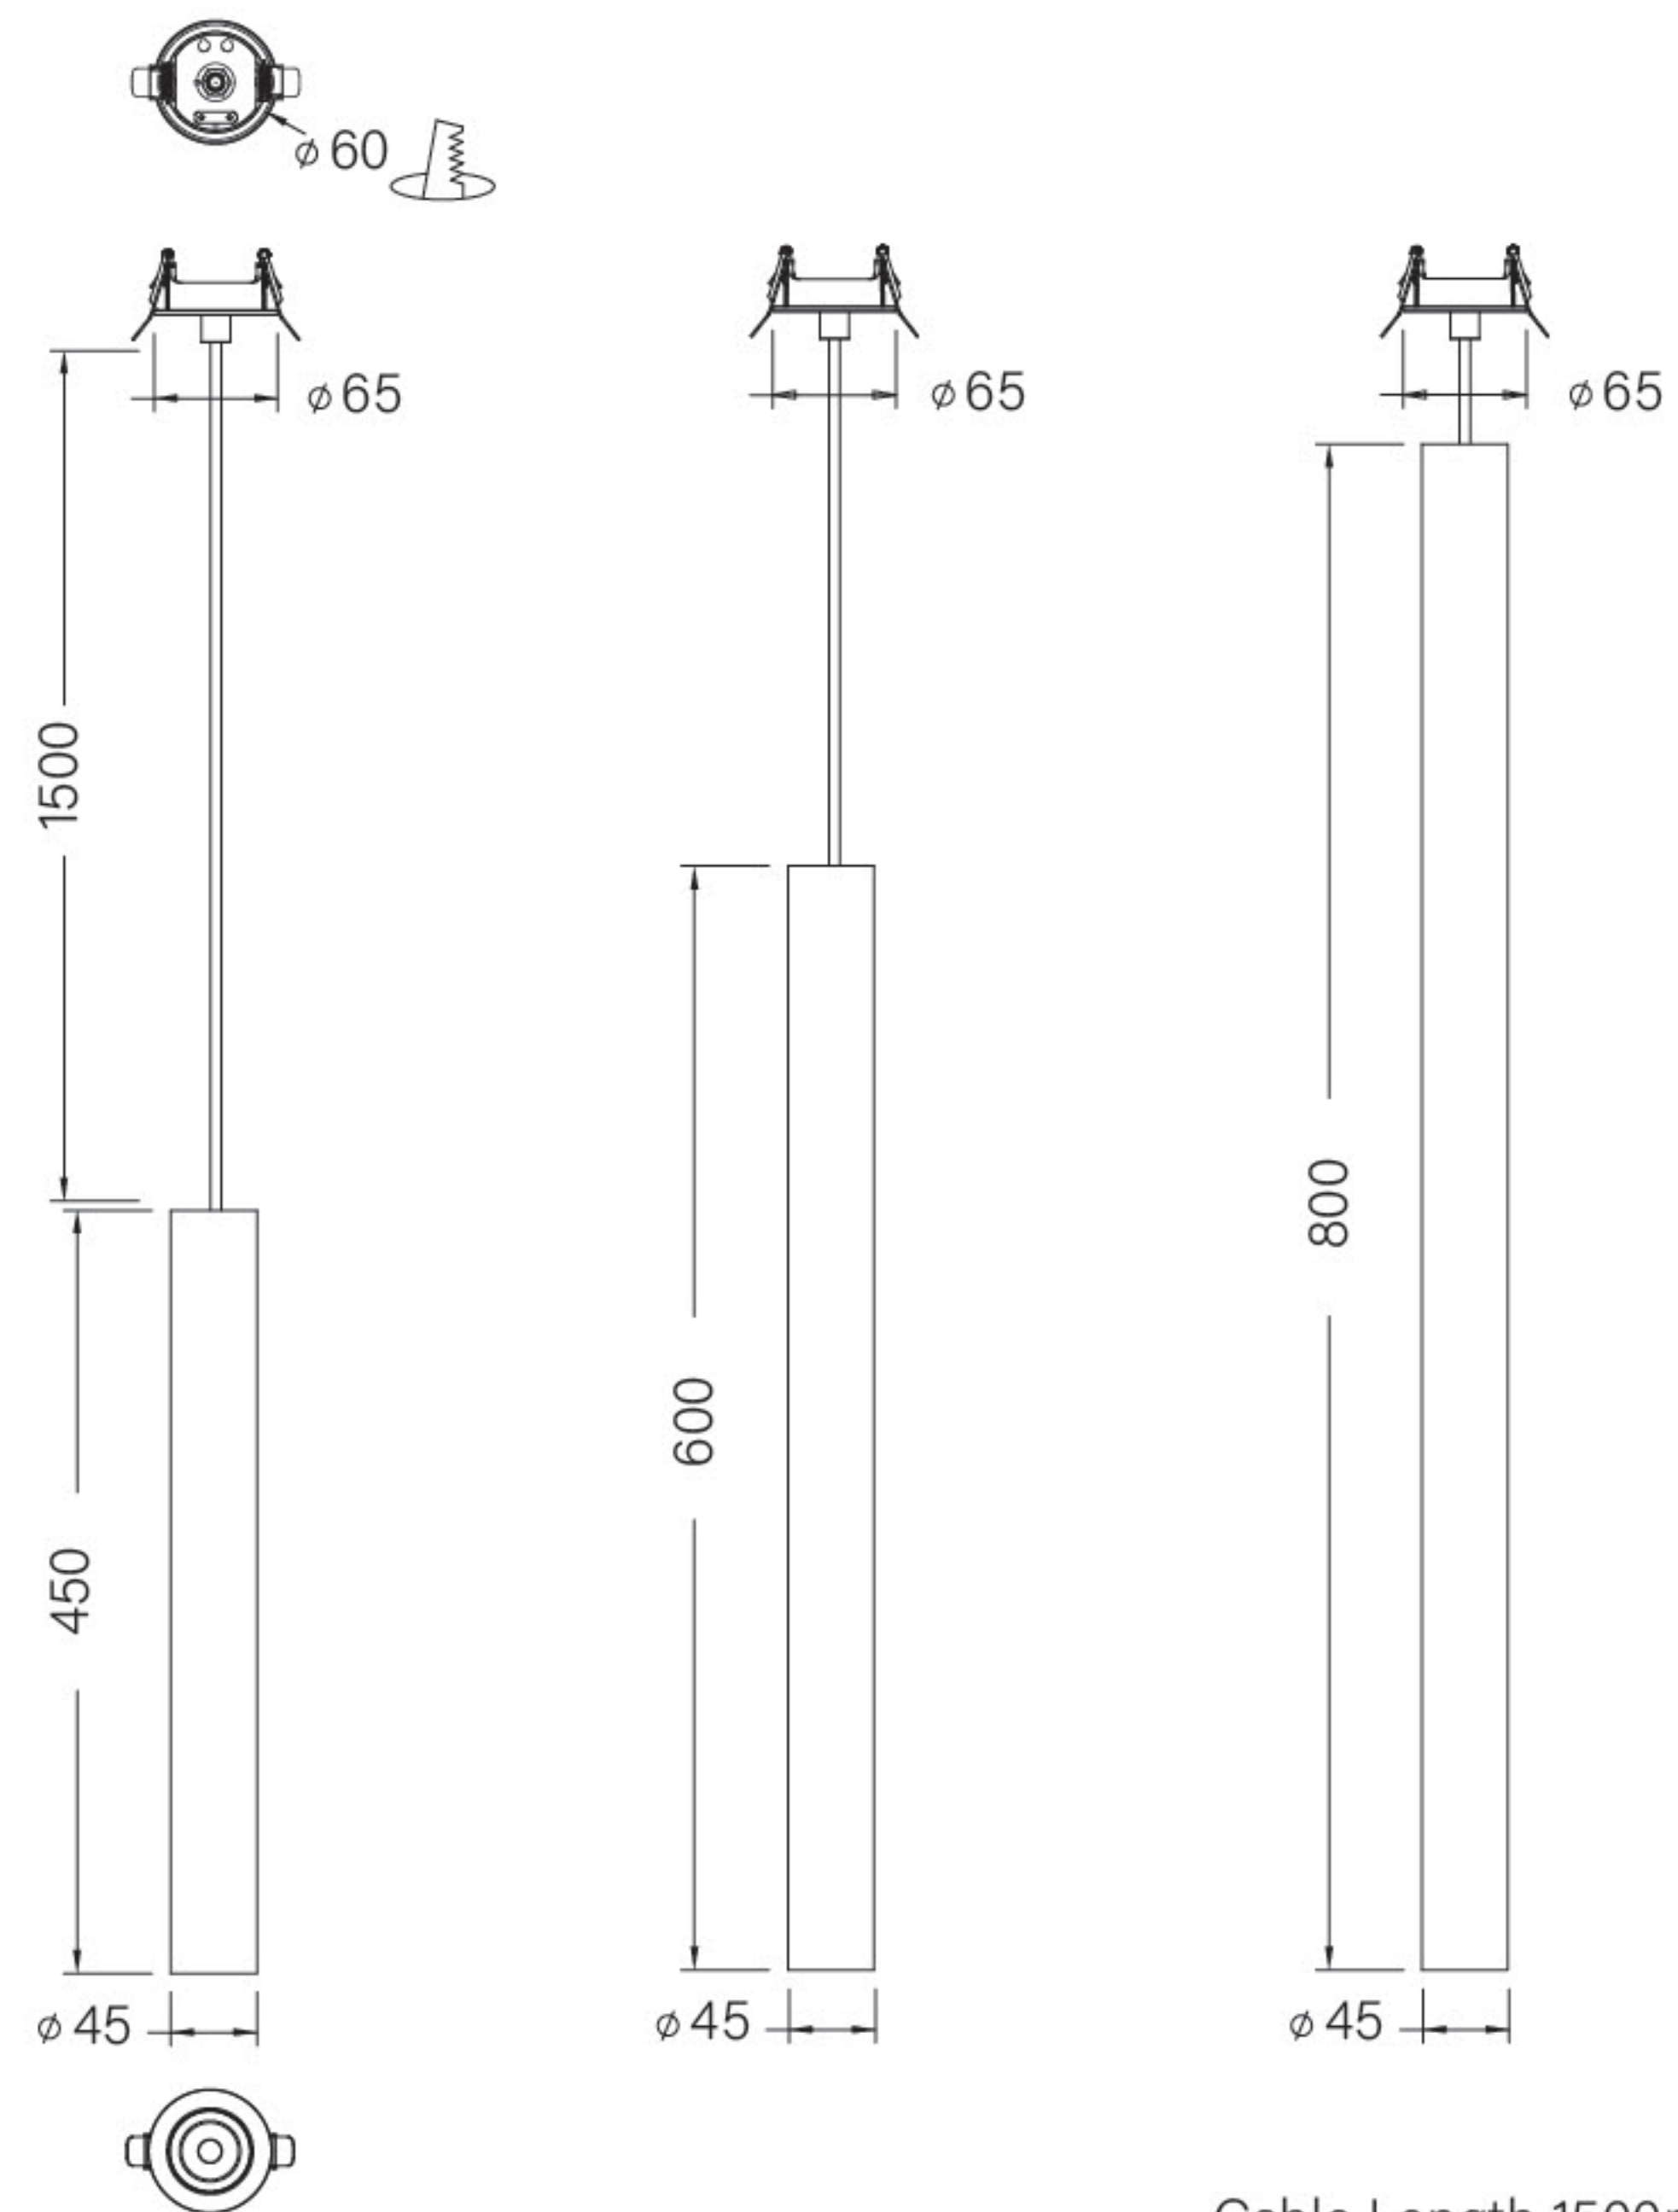

ELECTRICAL

Voltage	220-240V
Power	13W
Driver(Build-in)	Triac / DALI dimming
Cable Length	1500mm

Cable Length 1500mm

PURATI PTY LTD

Unit 10, 80 O'Riordan St, Alexandria NSW 2015
Tel: +61 2 8065 8181
sales@purati.com