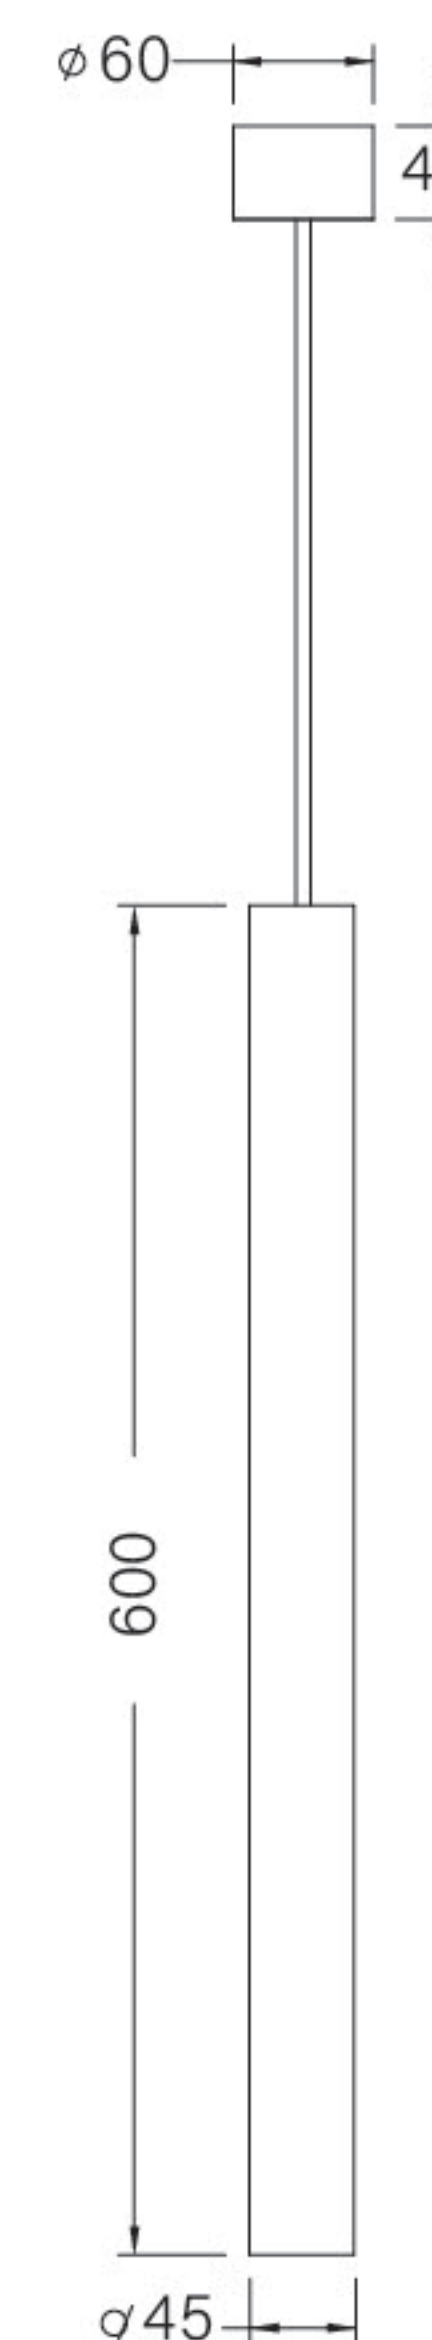

ELECTRICAL

Voltage	220-240V
Power	13W
Driver(Build-in)	Triac / DALI dimming
Cable Length	1500mm

Cable Length 1500mm

PURATI PTY LTD

Unit 10, 80 O'Riordan St, Alexandria NSW 2015
Tel: +61 2 8065 8181
sales@purati.com