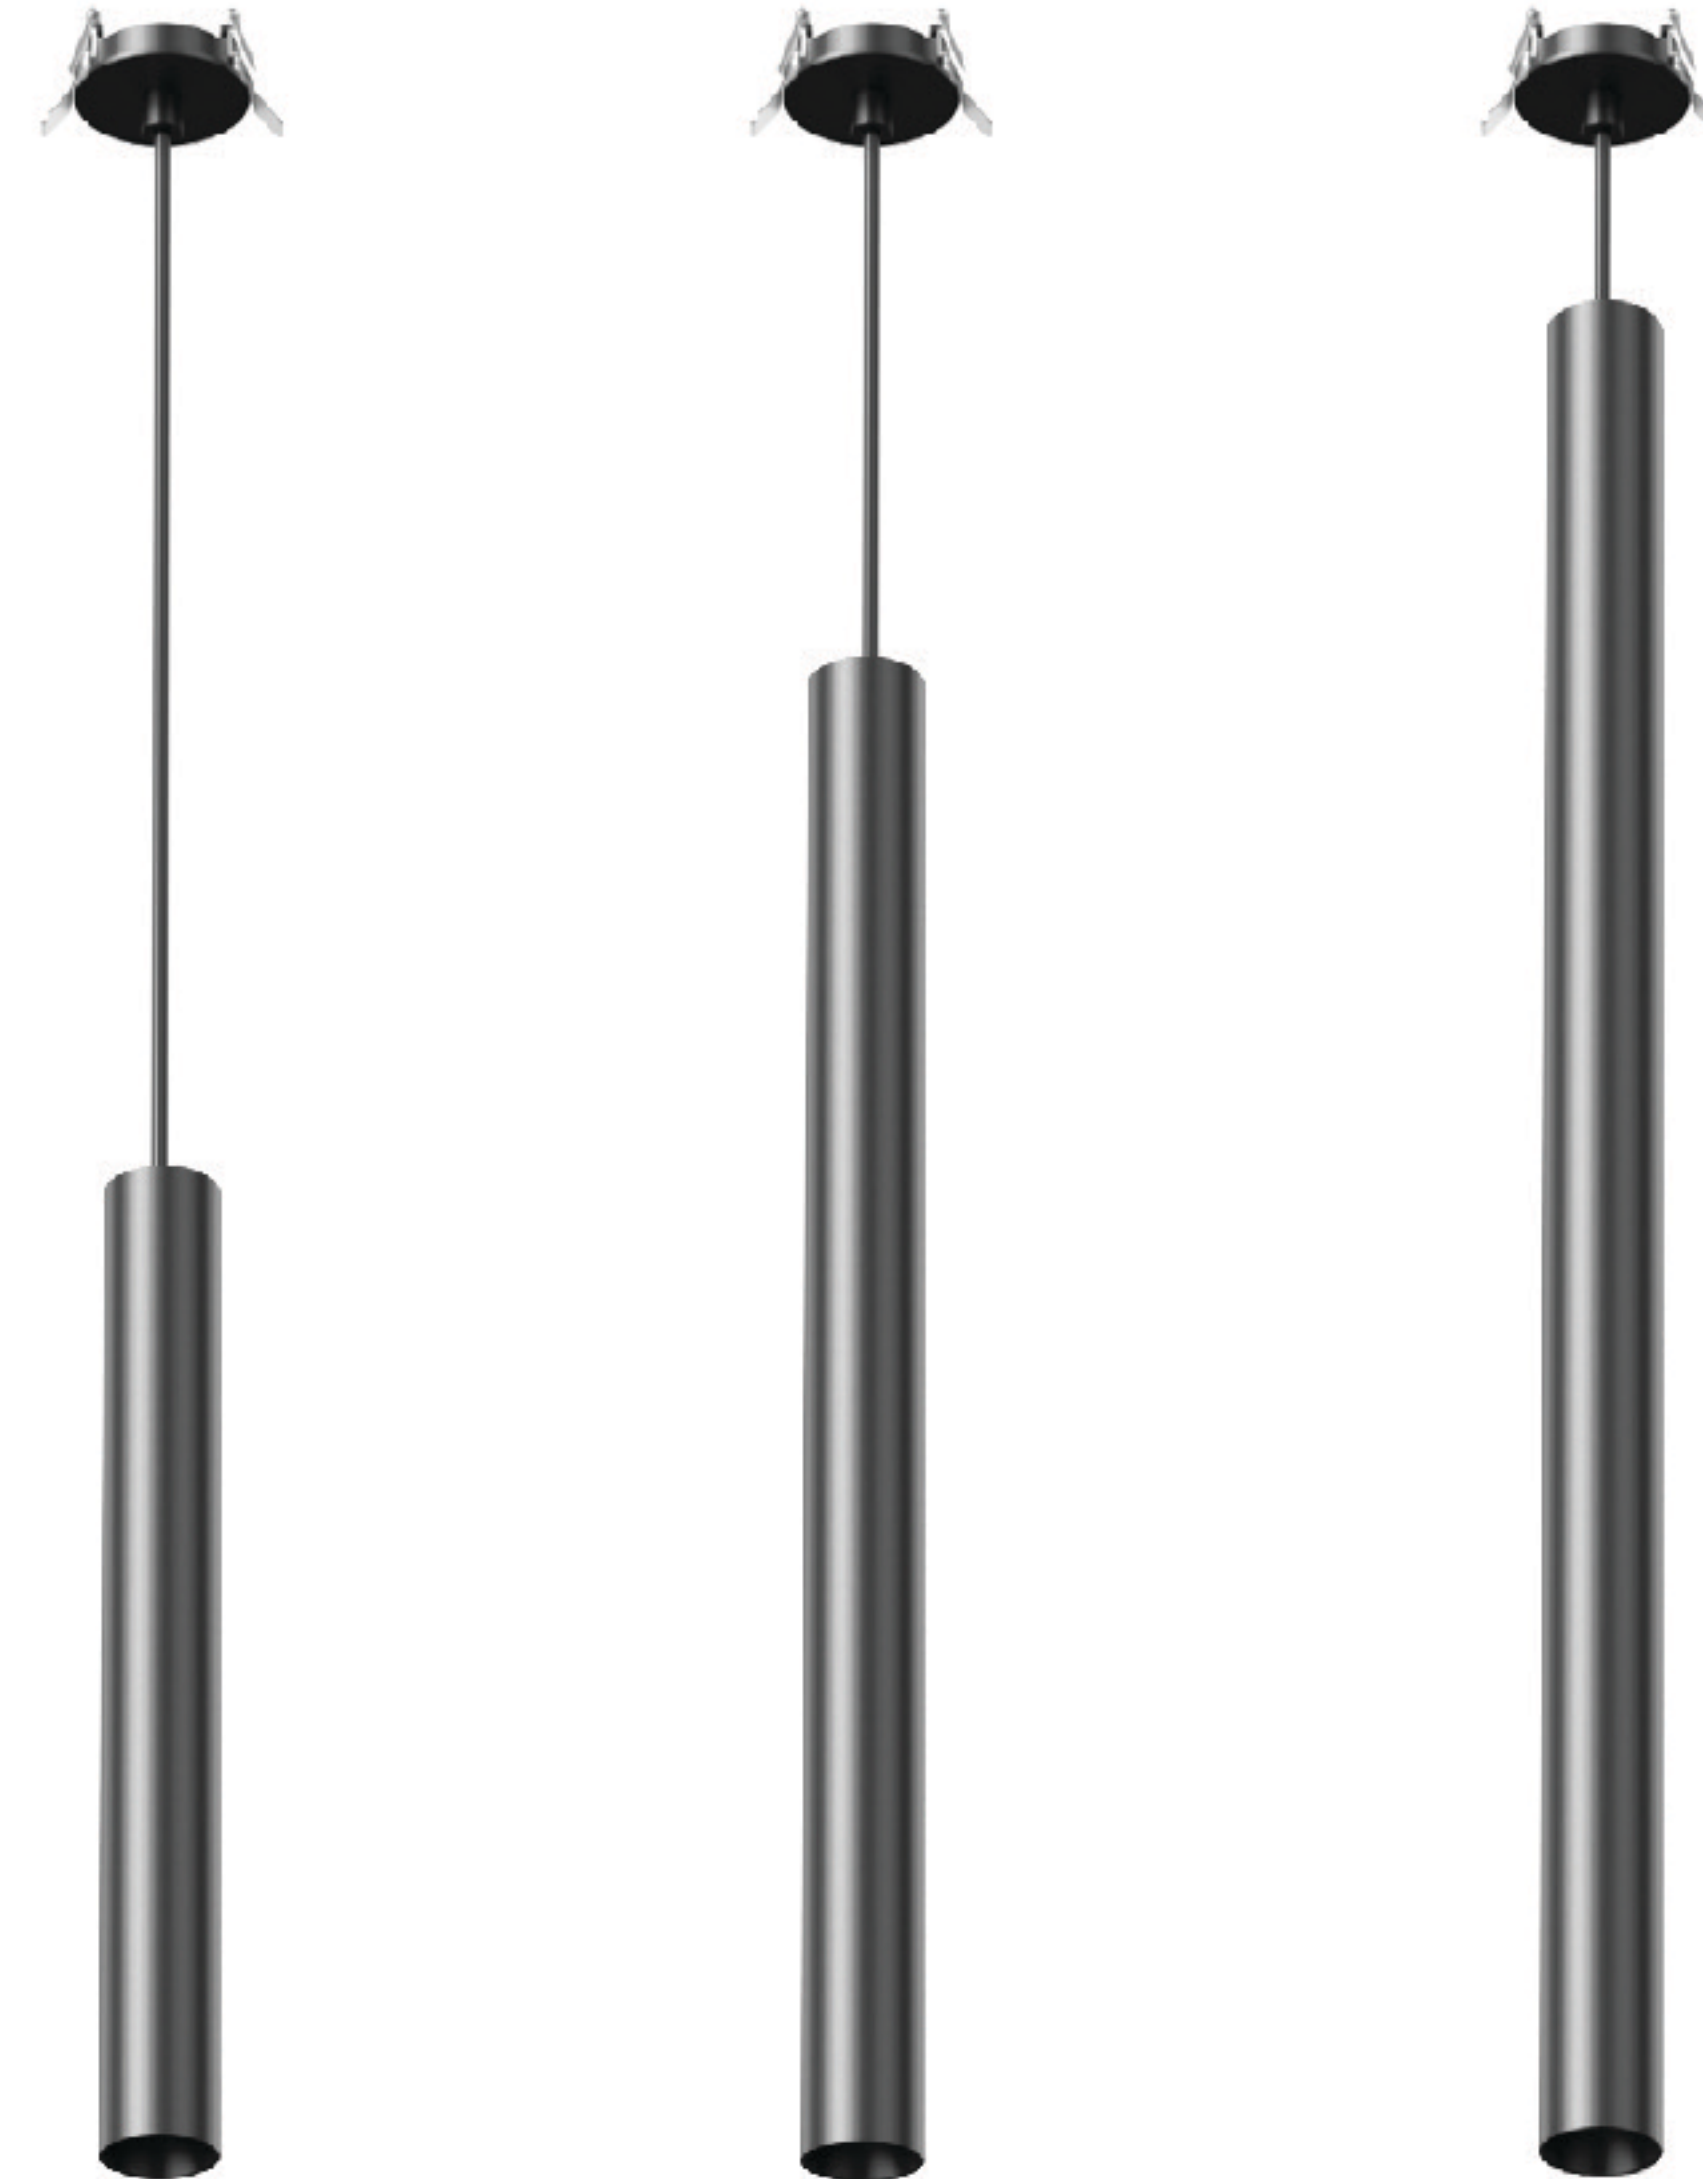

Beam Recessed Suspension

Product Coded

B450R-13D
B600R-13D
B800R-13D

DESCRIPTION

Beam 450 / 600 / 800

Simple. Versatile. Efficient

The Beam Collection's classic tubular structure and contemporary design make it a versatile lighting fixture that can seamlessly integrate into any interior space.

Beam 450

Beam 600

Beam 800

QUICKINFO

GENERAL

Finish	White/Black, Gold/Chrome on request
Material	Powder Coated Aluminium
IP Protection	IP20
Beam angle	15°/24°/38°
Lifetime (Ta 40°C)	L90/50,000h
Warranty	5 years

LED

CRI	>90
UGR	<19
SDCM	<3
CCT	3000K/4000K, 2700K on request
Lumen	1000lm/990lm/970lm
Efficacy	up to 75lm/W