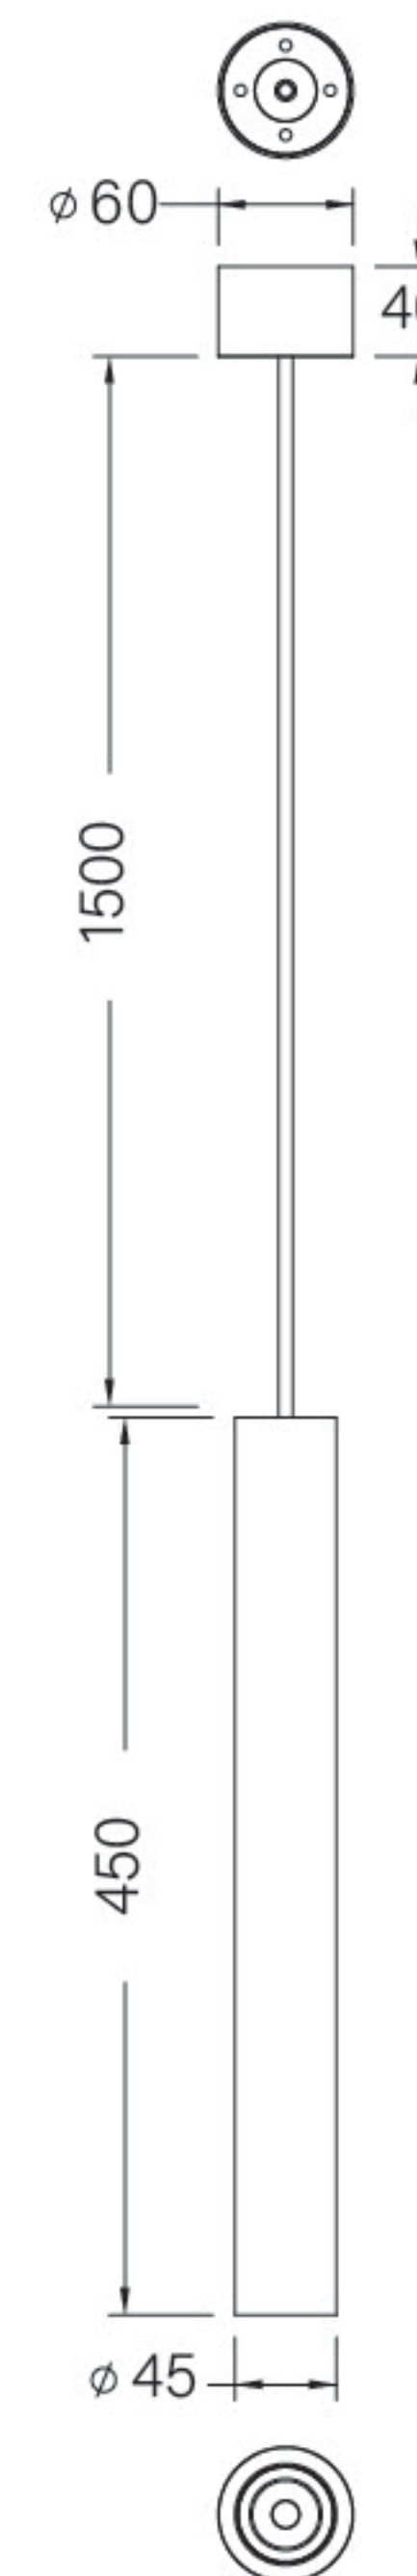

DESCRIPTION

Beam 450 / 600 / 800

Simple. Versatile. Efficient

The Beam Collection's classic tubular structure and contemporary design make it a versatile lighting fixture that can seamlessly integrate into any interior space.

Beam 450

Beam 600

Beam 800

QUICKINFO

GENERAL

Finish	White/Black, Gold/Chrome on request
Material	Powder Coated Aluminium
IP Protection	IP20
Beam angle	15°/24°/38°
Lifetime (Ta 40°C)	L90/50,000h
Warranty	5 years

LED

CRI	>90
UGR	<19
SDCM	<3
CCT	3000K/4000K, 2700K on request
Lumen	1000lm/990lm/970lm
Efficacy	up to 75lm/W

ELECTRICAL

Voltage	220-240V
Power	13W
Driver(Build-in)	Triac / DALI dimming
Cable Length	1500mm

Cable Length 1500mm

PURATI PTY LTD

Unit 10, 80 O'Riordan St, Alexandria NSW 2015
Tel: +61 2 8065 8181
sales@purati.com