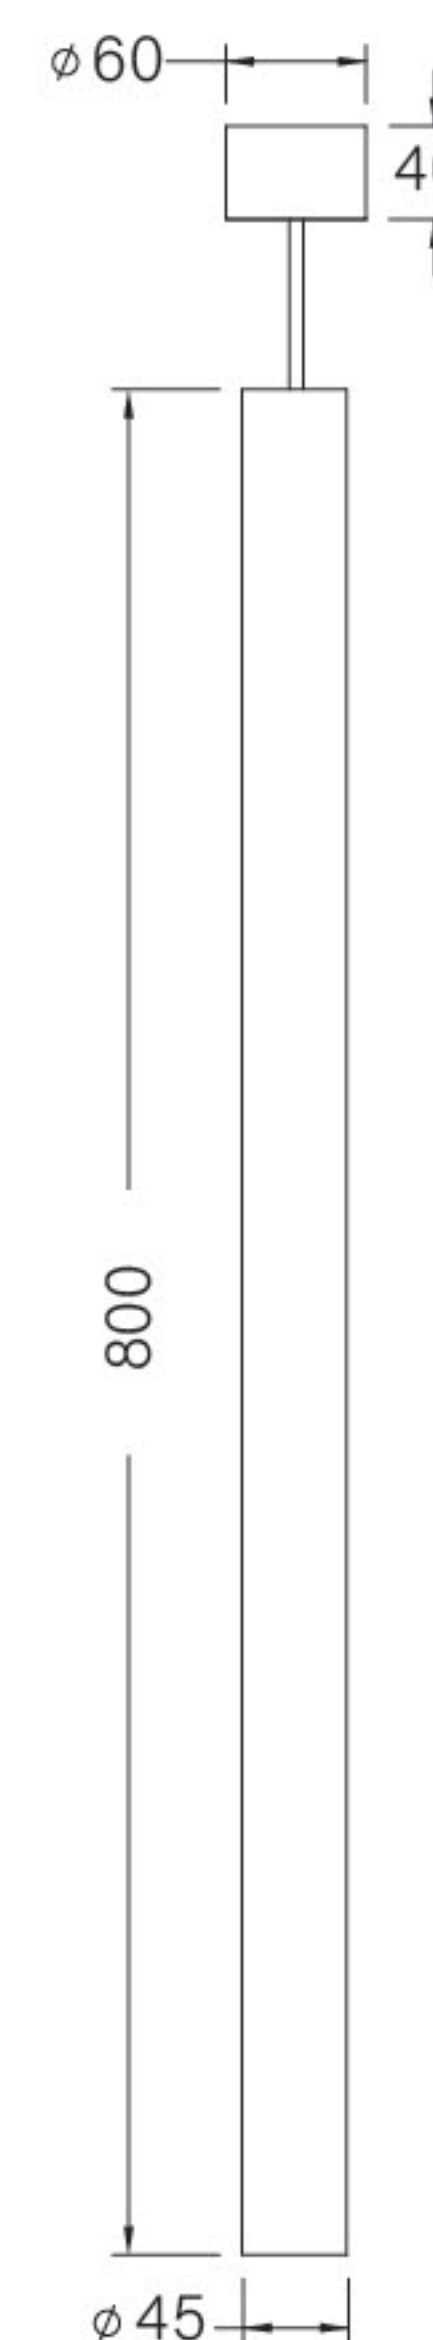

ELECTRICAL

Voltage	220-240V
Power	13W
Driver(Build-in)	Triac / DALI dimming
Cable Length	1500mm

Cable Length 1500mm

PURATI PTY LTD

Unit 10, 80 O'Riordan St, Alexandria NSW 2015
Tel: +61 2 8065 8181
sales@purati.com