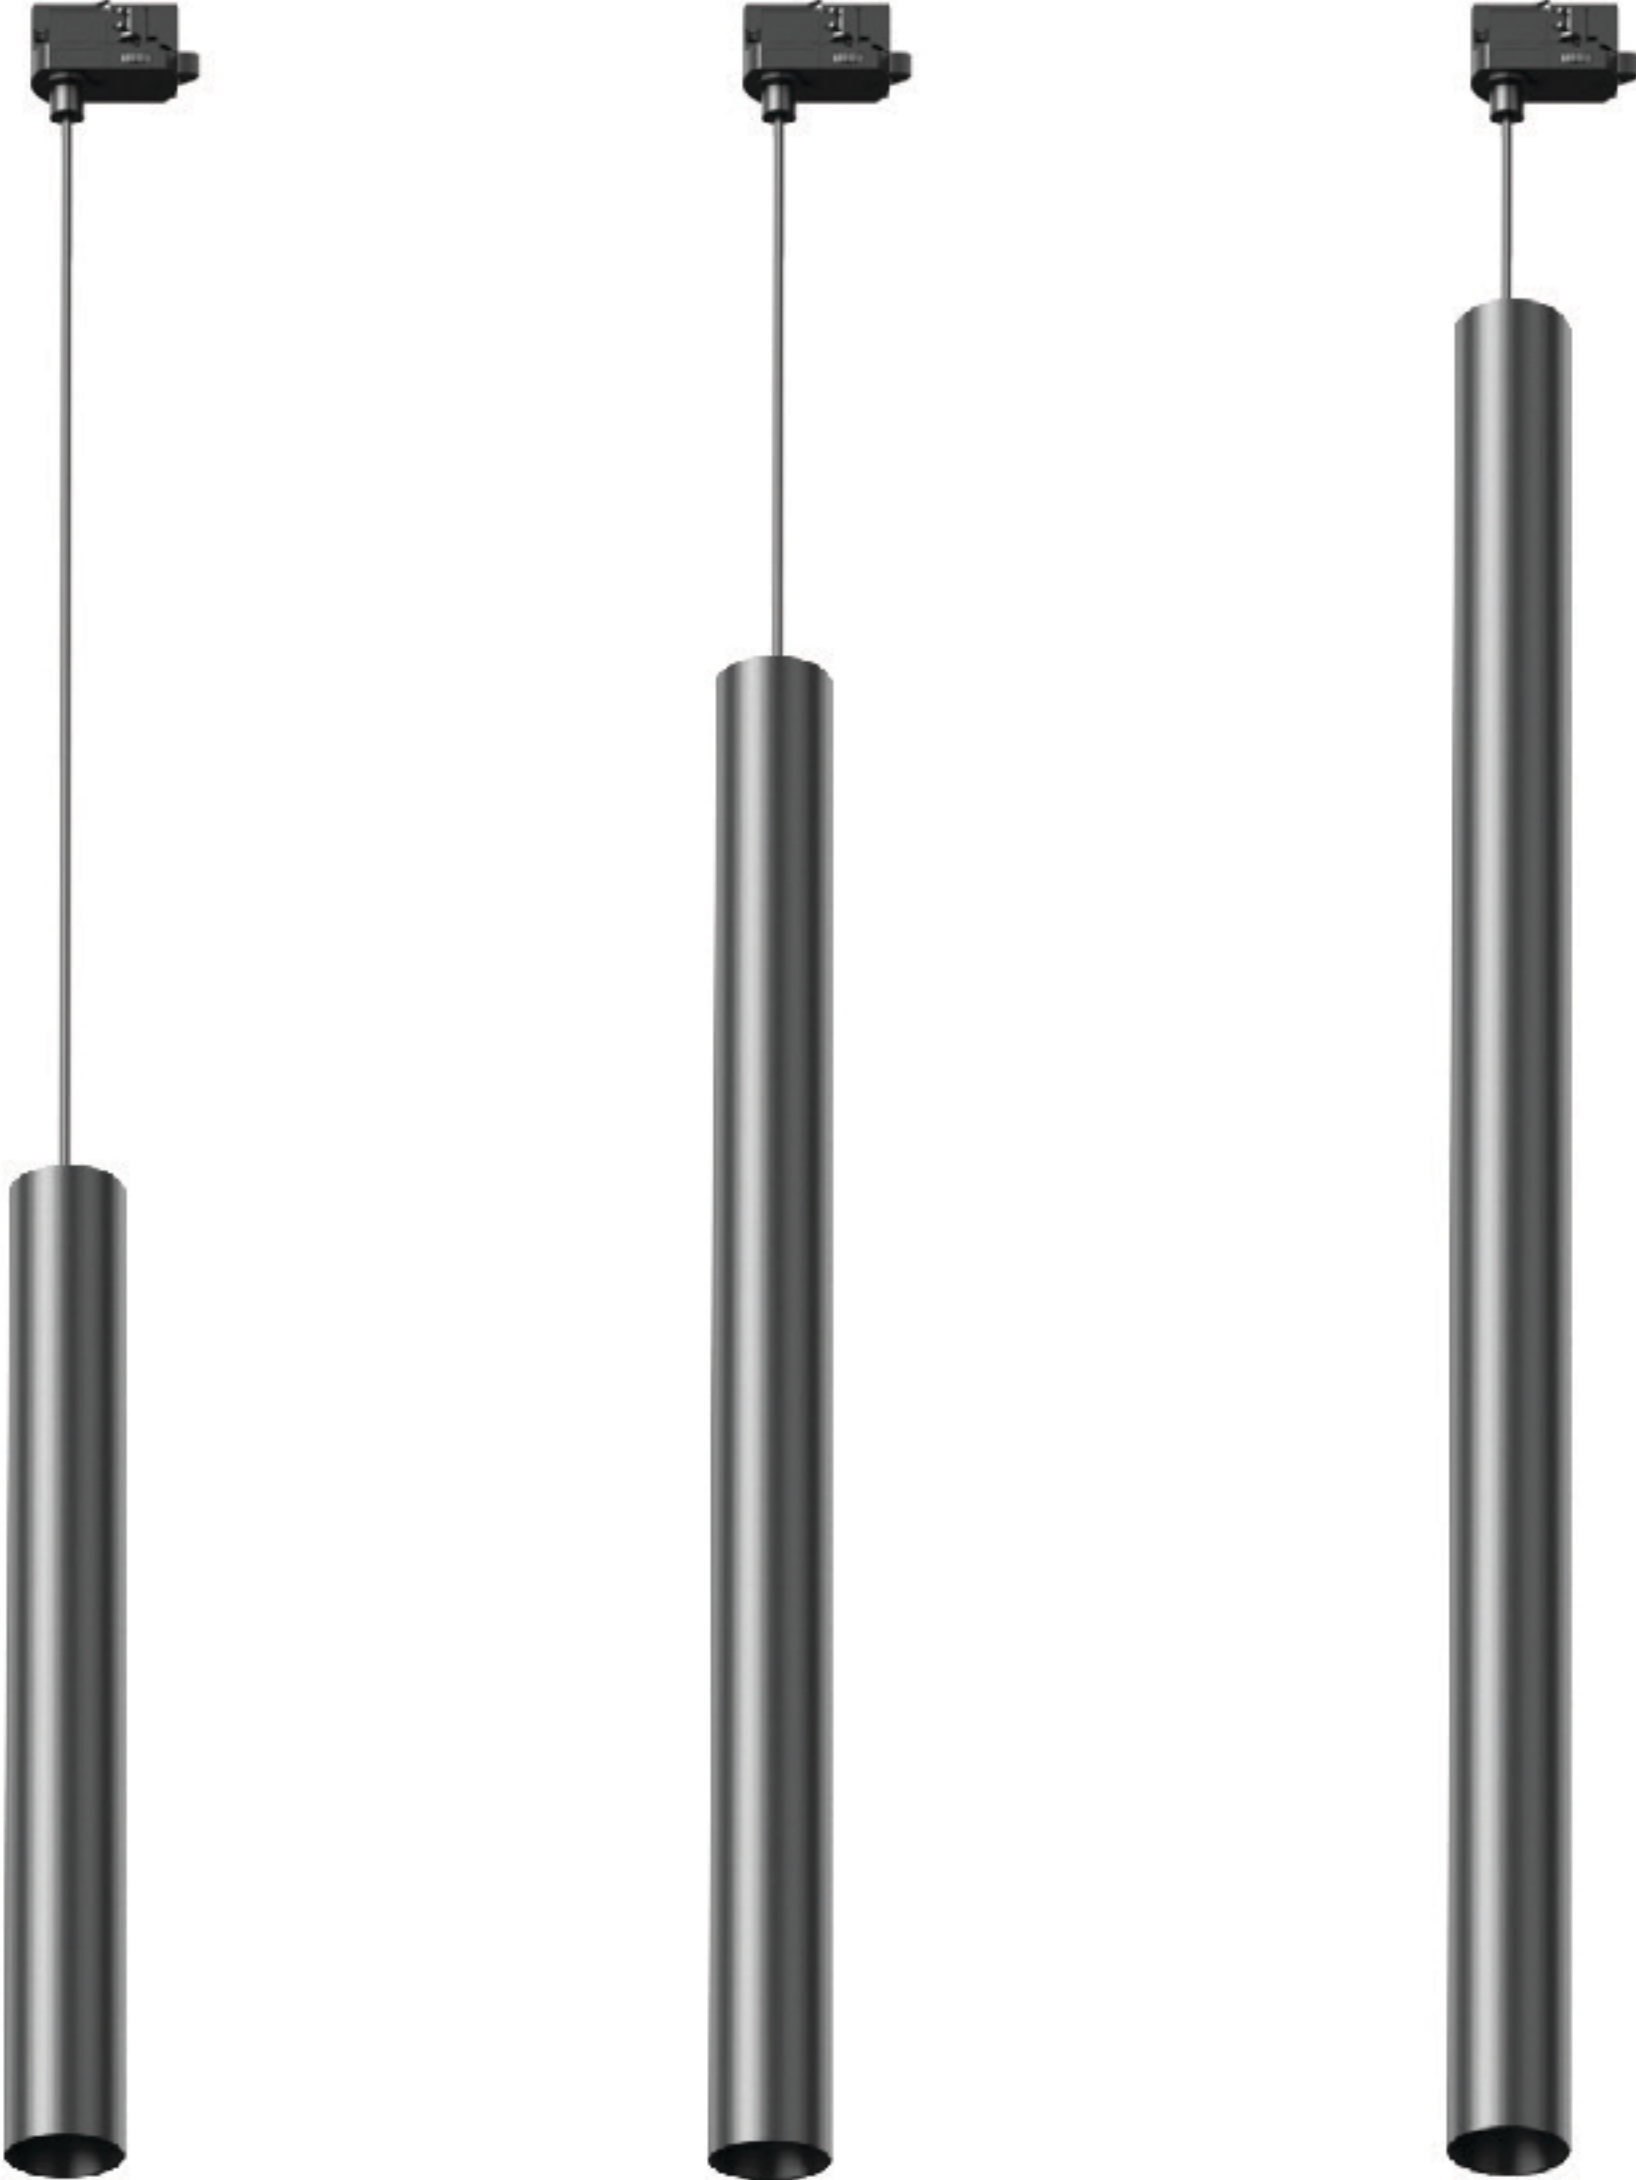

Beam Track Mounted Suspension

Product Coded

B450T-13D
B600T-13D
B800T-13D

DESCRIPTION

Beam 450 / 600 / 800

Simple. Versatile. Efficient

The Beam Collection's classic tubular structure and contemporary design make it a versatile lighting fixture that can seamlessly integrate into any interior space.

Beam 450

Beam 600

Beam 800