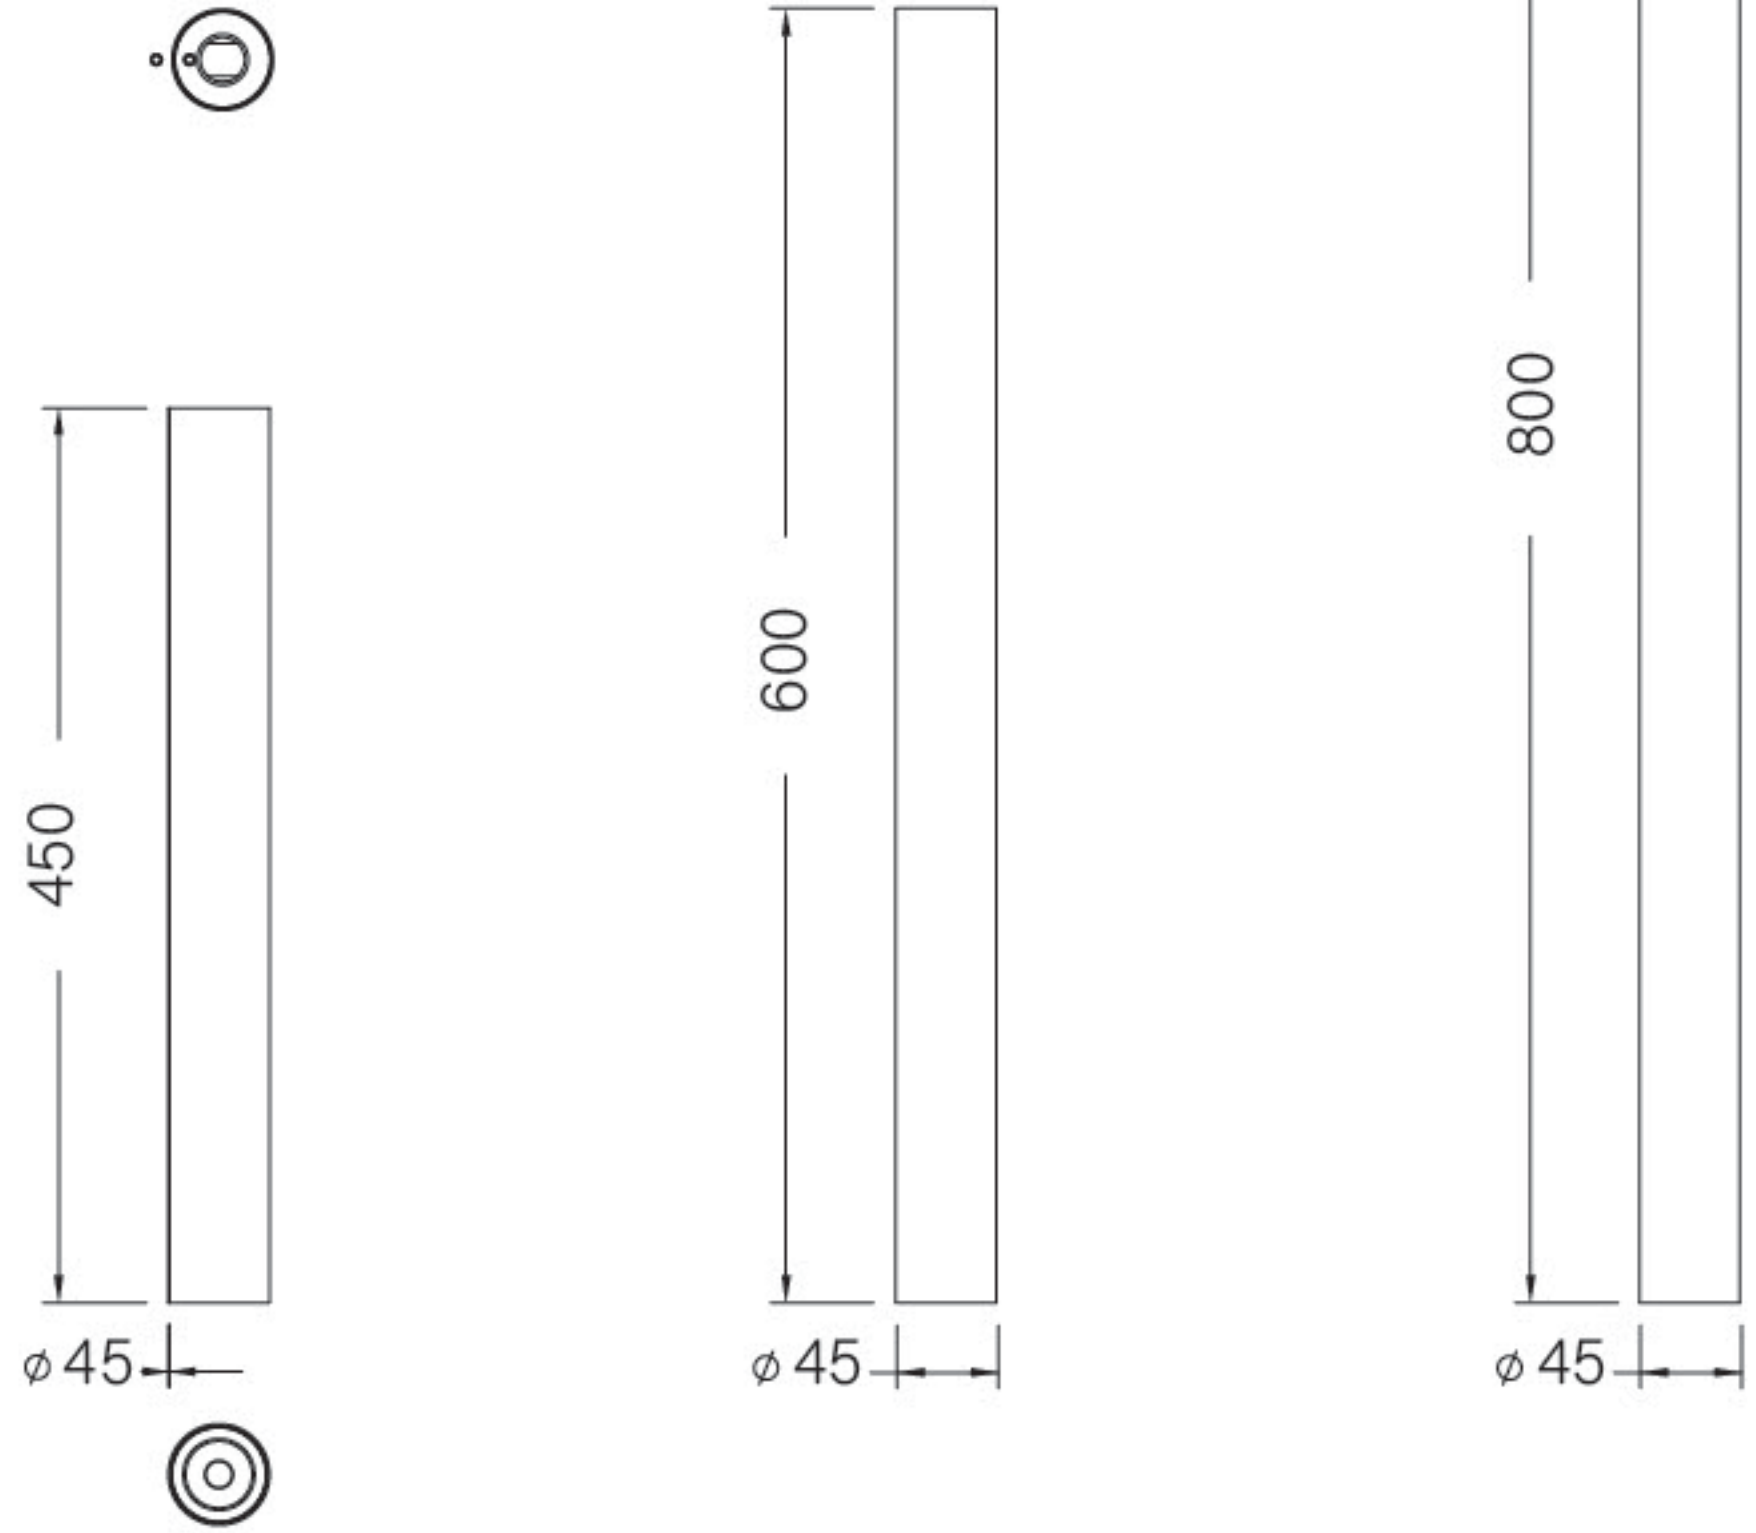

Beam Surface Mounted

Product Coded

B450S-13D
B600S-13D
B800S-13D

DESCRIPTION

Beam 450 / 600 / 800

Simple. Versatile. Efficient

The Beam Collection's classic tubular structure and contemporary design make it a versatile lighting fixture that can seamlessly integrate into any interior space.

Beam 450

Beam 600

Beam 800

QUICKINFO

GENERAL

Finish	White/Black, Gold/Chrome on request
Material	Powder Coated Aluminium
IP Protection	IP20
Beam angle	15°/24°/38°
Lifetime (Ta 40°C)	L90/50,000h
Warranty	5 years

LED

CRI	>90
UGR	<19
SDCM	<3
CCT	3000K/4000K, 2700K on request
Lumen	1000lm/990lm/970lm
Efficacy	up to 75lm/W

ELECTRICAL

Voltage	220-240V
Power	13W
Driver(Build-in)	Triac / DALI dimming

(mm)

PURATI PTY LTD

Unit 10, 80 O'Riordan St, Alexandria NSW 2015
Tel: +61 2 8065 8181
sales@purati.com

purati.com