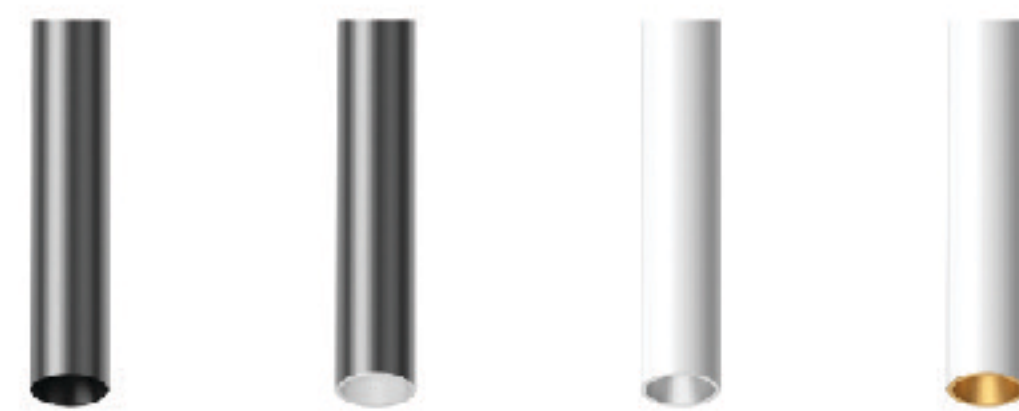

PURATI®

BEAM

Simple. Versatile. Efficient

The Beam Collection's classic tubular structure and contemporary design make it a versatile lighting fixture that can seamlessly integrate into any interior space.

Beam Surface Mounted

Product Coded

B450S-13D
B600S-13D
B800S-13D

DESCRIPTION

Beam 450 / 600 / 800

Simple. Versatile. Efficient

The Beam Collection's classic tubular structure and contemporary design make it a versatile lighting fixture that can seamlessly integrate into any interior space.

purati.com

Beam Recessed Suspension

Product Coded

B450R-13D
B600R-13D
B800R-13D

DESCRIPTION

Beam 450 / 600 / 800

Simple. Versatile. Efficient

The Beam Collection's classic tubular structure and contemporary design make it a versatile lighting fixture that can seamlessly integrate into any interior space.

Beam 450

Beam 600

Beam 800

QUICKINFO

GENERAL

Finish	White/Black, Gold/Chrome on request
Material	Powder Coated Aluminium
IP Protection	IP20
Beam angle	15°/24°/38°
Lifetime (Ta 40°C)	L90/50,000h
Warranty	5 years