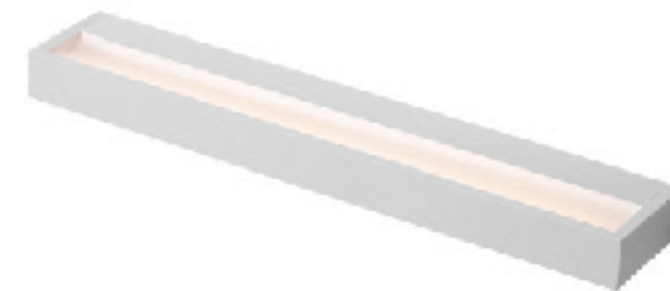

PURATI®

NOVITA

Sleek and versatile wall light with gentle upward and downward illumination

Novita linear wall light combines refined simplicity, versatility and high quality offering lighting performance, visual comfort and the perfect ambiance for the interior. This LED wall light is a great addition to halls, sideways, corridors, stairs, entrances. With IP44, particularly apt as a Vanity Light.

DESCRIPTION

Novita 200

Sleek and versatile wall light with gentle upward and downward illumination

Novita linear wall light combines refined simplicity, versatility and high quality offering lighting performance, visual comfort and the perfect ambiance for the interior. This LED wall light is a great addition to halls, sideways, corridors, stairs, entrances. With IP44, particularly apt as a Vanity Light.

Novita linear wall light combines refined simplicity, versatility and high quality offering lighting performance, visual comfort and the perfect ambiance for the interior. This LED wall light is a great addition to halls, sideways, corridors, stairs, entrances. With IP44, particularly apt as a Vanity Light.