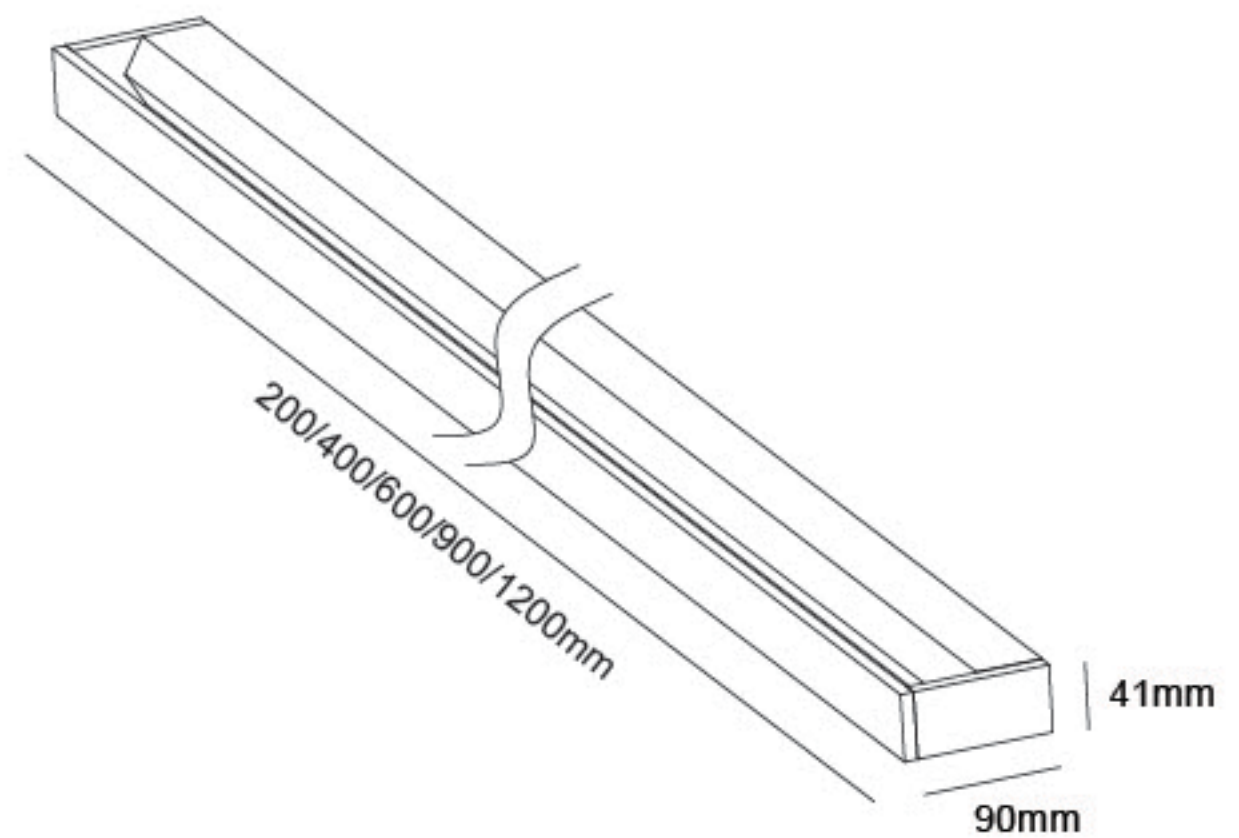

DESCRIPTION

Novita 400

Sleek and versatile wall light with gentle upward and downward illumination

Novita linear wall light combines refined simplicity, versatility and high quality offering lighting performance, visual comfort and the perfect ambiance for the interior. This LED wall light is a great addition to halls, sideways, corridors, stairs, entrances. With IP44, particularly apt as a Vanity Light.

QUICKINFO

GENERAL

Finish	Black / White
Material	Aluminium, opal diffuser
IP Protection	IP44
Light Distribution	Indirect light
Lifetime (Ta 40°C)	L90/50,000h
Warranty	5 years

LED

Lumen	640lm
CRI	90
CCT	3000K / 4000k
SDCM	<3
UGR	UGR<14 (X=4H, Y=8H)
LED Chip	Osram LEDs

ELECTRICAL

Voltage	220-240V
Power	10W
Driver(Build-in)	Triac / DALI dimming

PURATI PTY LTD

Unit 10, 80 O'Riordan St, Alexandria NSW 2015
Tel: +61 2 8065 8181
sales@purati.com