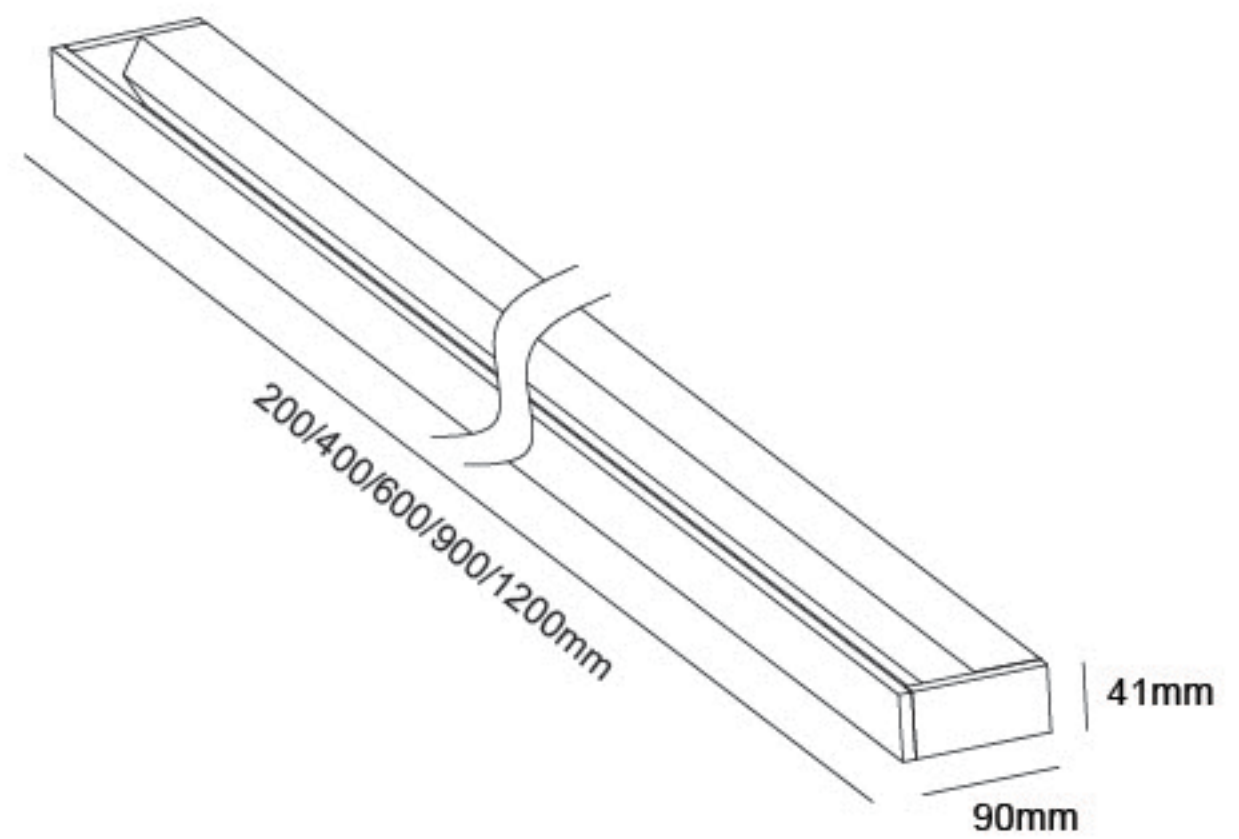

DESCRIPTION

Novita 600

Sleek and versatile wall light with gentle upward and downward illumination

Novita linear wall light combines refined simplicity, versatility and high quality offering lighting performance, visual comfort and the perfect ambiance for the interior. This LED wall light is a great addition to halls, sideways, corridors, stairs, entrances. With IP44, particularly apt as a Vanity Light.

QUICKINFO

GENERAL

Finish	Black / White
Material	Aluminium, opal diffuser
IP Protection	IP44
Light Distribution	Indirect light
Lifetime (Ta 40°C)	L90/50,000h
Warranty	5 years

LED

Lumen	1280lm
CRI	90
CCT	3000K / 4000k
SDCM	<3
UGR	UGR<14 (X=4H, Y=8H)
LED Chip	Osram LEDs

ELECTRICAL

Voltage	220-240V
Power	20W
Driver(Build-in)	Triac / DALI dimming

PURATI PTY LTD

Unit 10, 80 O'Riordan St, Alexandria NSW 2015
Tel: +61 2 8065 8181
sales@purati.com