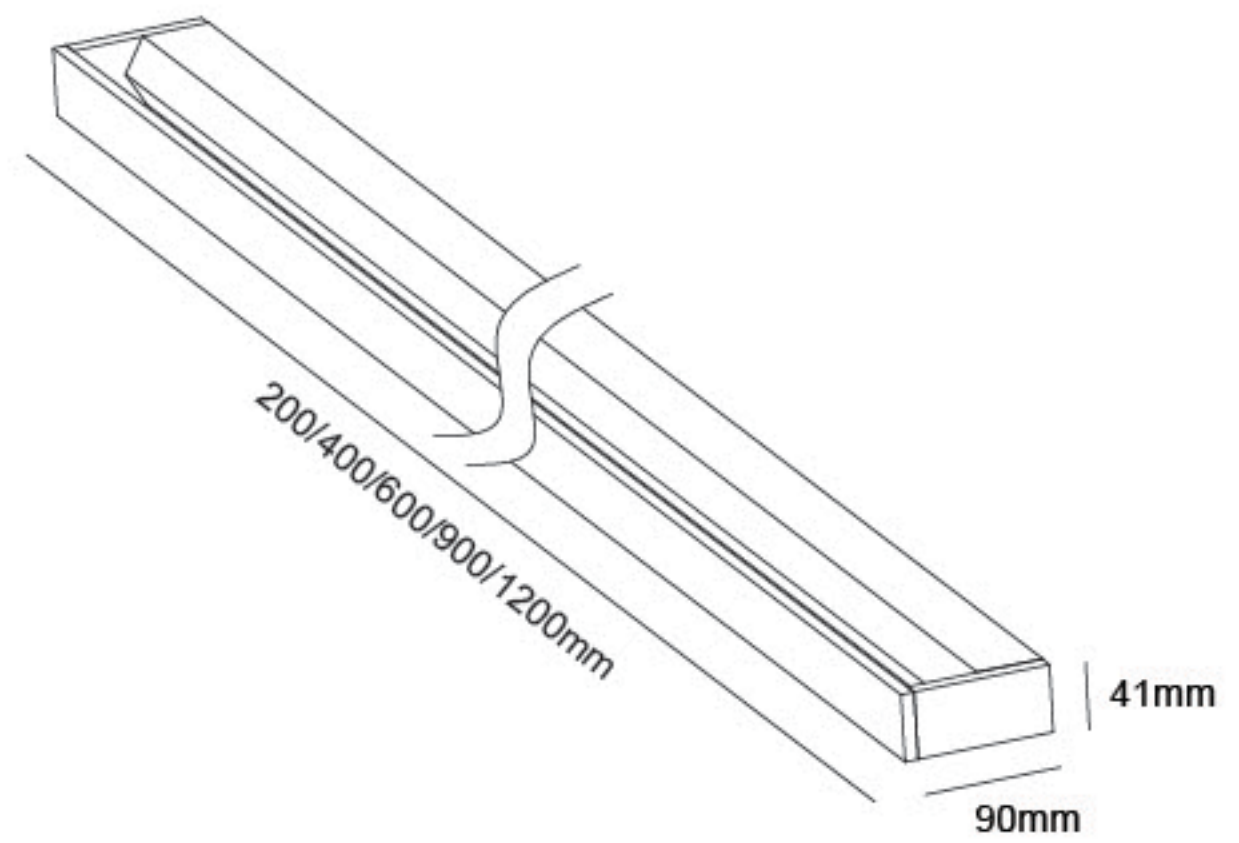

DESCRIPTION

Novita 200

Sleek and versatile wall light with gentle upward and downward illumination

Novita linear wall light combines refined simplicity, versatility and high quality offering lighting performance, visual comfort and the perfect ambiance for the interior. This LED wall light is a great addition to halls, sideways, corridors, stairs, entrances. With IP44, particularly apt as a Vanity Light.

QUICKINFO

GENERAL

Finish	Black / White
Material	Aluminium, opal diffuser
IP Protection	IP44
Light Distribution	Indirect light
Lifetime (Ta 40°C)	L90/50,000h
Warranty	5 years

LED

Lumen	450lm
CRI	90
CCT	3000K / 4000k
SDCM	<3
UGR	UGR<14 (X=4H, Y=8H)
LED Chip	Osram LEDs

ELECTRICAL

Voltage	220-240V
Power	7W
Driver(Build-in)	Triac / DALI dimming

PURATI PTY LTD

Unit 10, 80 O'Riordan St, Alexandria NSW 2015
Tel: +61 2 8065 8181
sales@purati.com