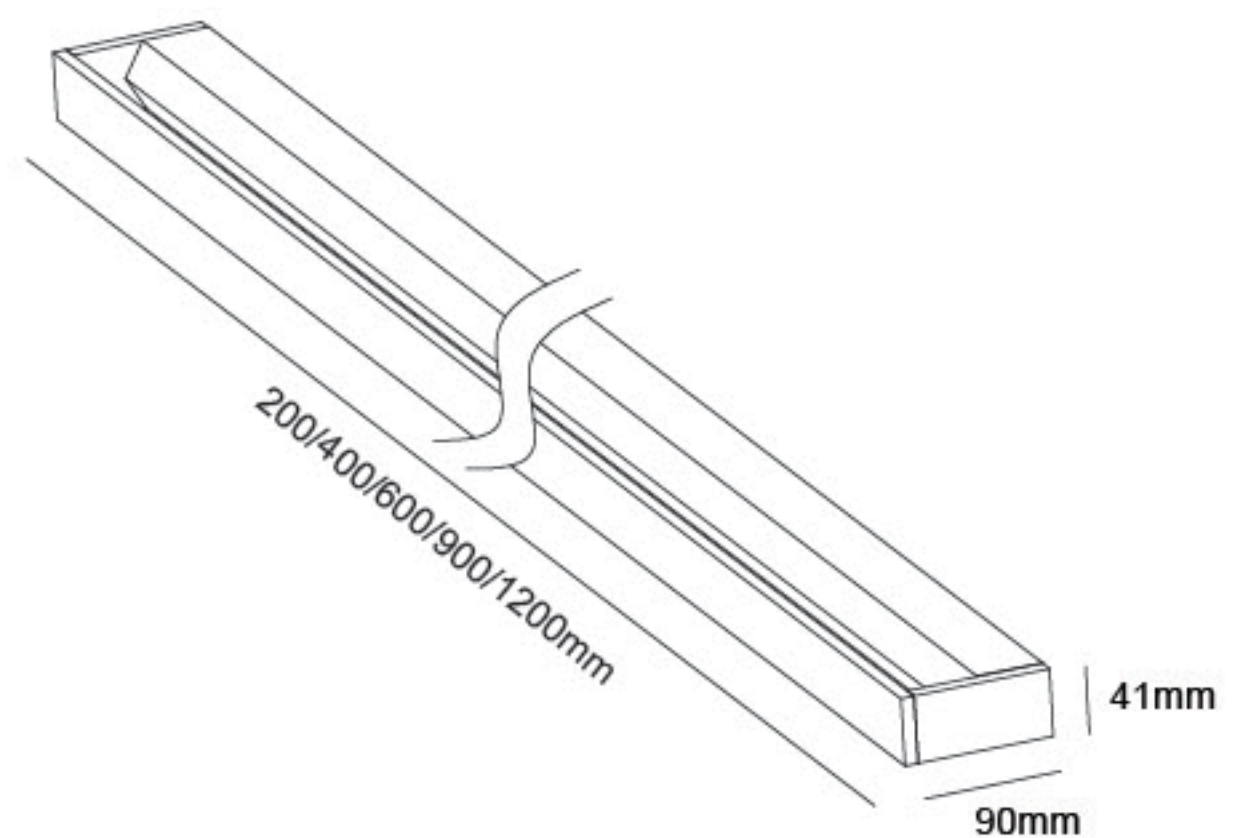

ELECTRICAL

Voltage	220-240V
Power	20W
Driver(Build-in)	Triac / DALI dimming

PURATI PTY LTD

Unit 10, 80 O'Riordan St, Alexandria NSW 2015
Tel: +61 2 8065 8181
sales@purati.com