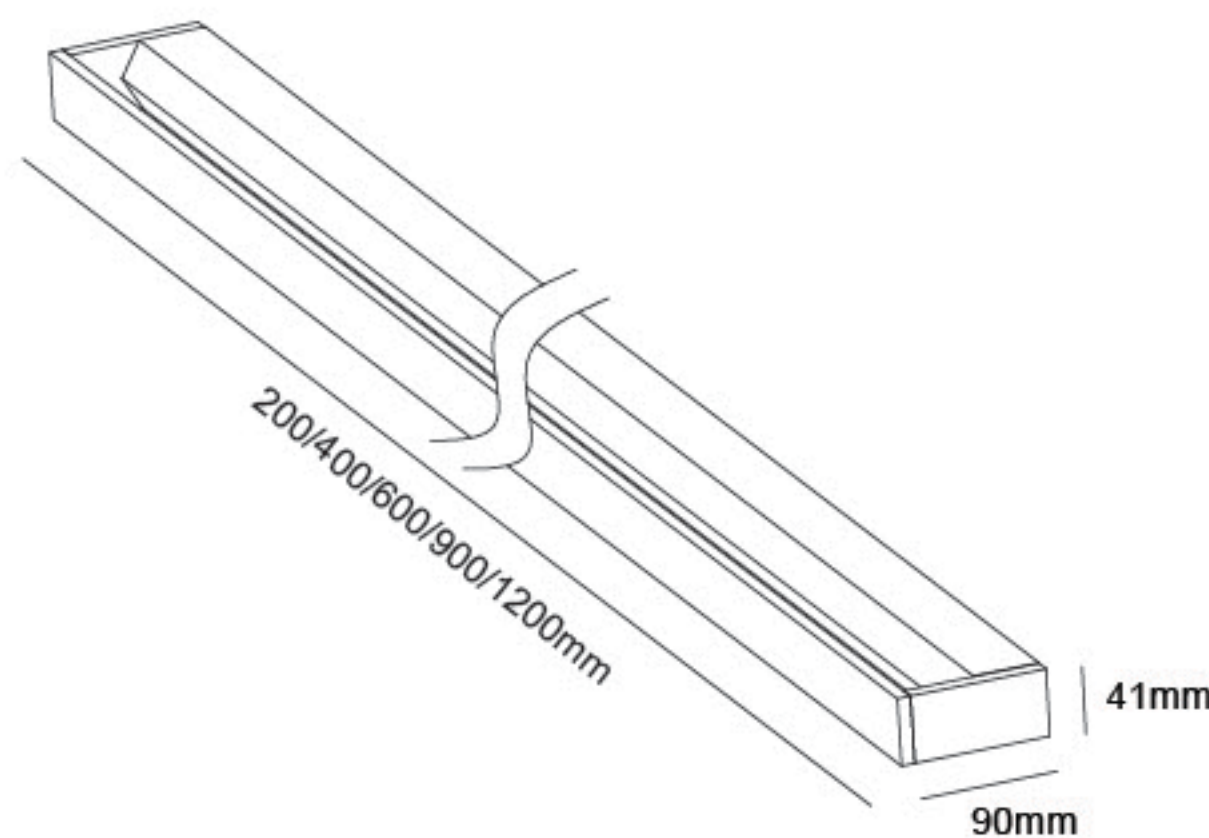

ELECTRICAL

Voltage	220-240V
Power	30W
Driver(Build-in)	Triac / DALI dimming

PURATI PTY LTD

Unit 10, 80 O'Riordan St, Alexandria NSW 2015
Tel: +61 2 8065 8181
sales@purati.com