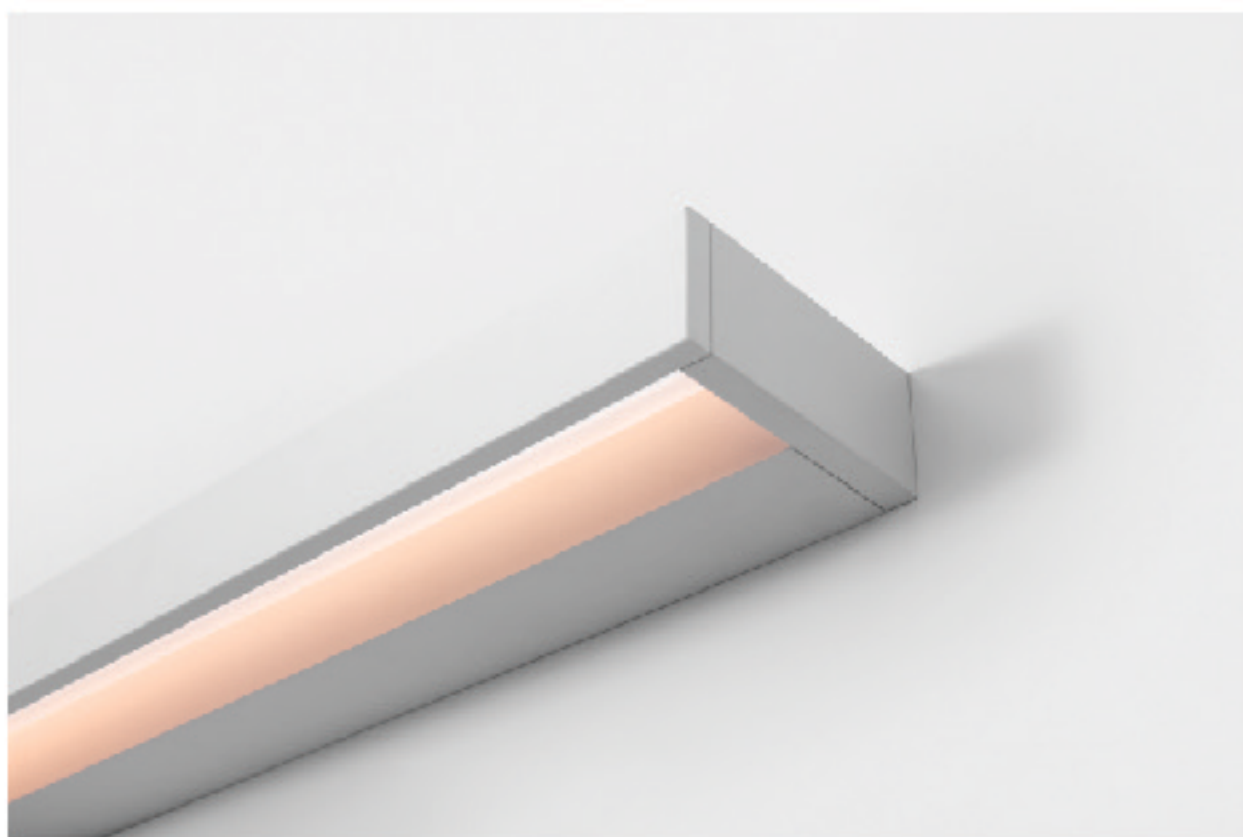

PURATI®

NOVITA

Sleek and versatile wall light with gentle upward and downward illumination

Novita linear wall light combines refined simplicity, versatility and high quality offering lighting performance, visual comfort and the perfect ambiance for the interior. This LED wall light is a great addition to halls, sideways, corridors, stairs, entrances. With IP44, particularly apt as a Vanity Light.

DESCRIPTION

Novita 200

Sleek and versatile wall light with gentle upward and downward illumination

Novita linear wall light combines refined simplicity, versatility and high quality offering lighting performance, visual comfort and the perfect ambiance for the interior. This LED wall light is a great addition to halls, sideways, corridors, stairs, entrances. With IP44, particularly apt as a Vanity Light.

Novita linear wall light combines refined simplicity, versatility and high quality offering lighting performance, visual comfort and the perfect ambiance for the interior. This LED wall light is a great addition to halls, sideways, corridors, stairs, entrances. With IP44, particularly apt as a Vanity Light.