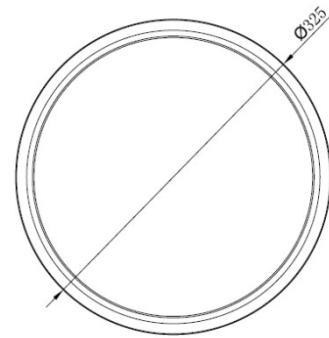

ELECTRICAL

Voltage	220-240V
Power	24W/18W/10W
Driver (Build-in)	Phase cut or DALI Dimming

PURATI PTY LTD

Unit 10, 80 O'Riordan St, Alexandria NSW 2015
Tel: +61 2 8065 8181
sales@purati.com