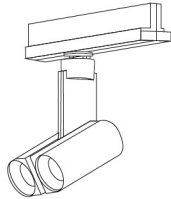

50°

Rotating design

Ceiling arm adjustable system
allows 355° rotatable of
180° tiltable (for double heads)
or 90°tiltable (for single head)

Areas of application

Retail
Office
Residential
Hospitality

Technical data