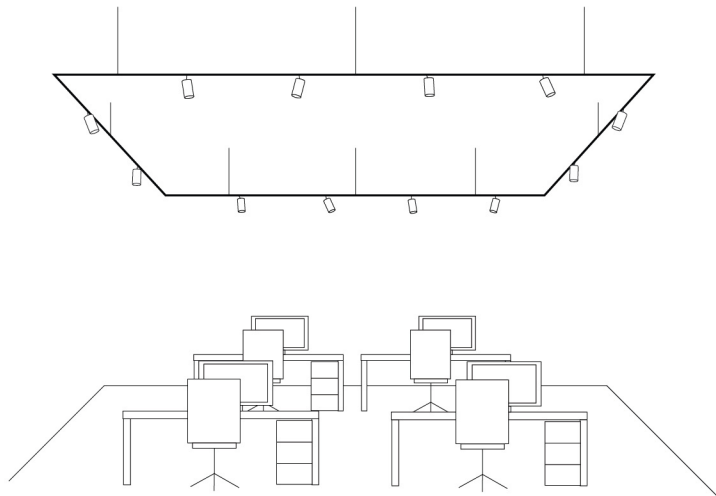

50°

Rotating design

Ceiling arm adjustable system
allows 355° rotatable of
180° tiltable (for double heads)
or 90°tiltable (for single head)

Areas of application

Retail
Office
Residential
Hospitality

Technical data

	Power	Lumens	Beam Angle	Efficacy	Driver
❶ Fusi 46 spot uno semi-recessed	11/8W switch	780/620lm	15°/24°/36°/50°	75lm/W	Phase cut (Build-in),
❷ Fusi 46 spot duo semi-recessed	20/15W switch	1500/1200lm	15°/24°/36°/50°	75lm/W	DALI (Build-in)
❸ Fusi 46 spot uno surface mounted	11/8W switch	780/620lm	15°/24°/36°/50°	75lm/W	
❹ Fusi 46 spot duo surface mounted	20/15W switch	1500/1200lm	15°/24°/36°/50°	75lm/W	
❺ Fusi 46 spot uno track mounted	11/8W switch	780/620lm	15°/24°/36°/50°	75lm/W	
❻ Fusi 46 spot duo track mounted	20/15W switch	1500/1200lm	15°/24°/36°/50°	75lm/W	
❼ Fusi 46 spot wall uno	6W	510lm	15°/24°/36°/50°	85lm/W	
❽ Fusi 46 spot wall duo	12W	960lm	15°/24°/36°/50°	80lm/W	