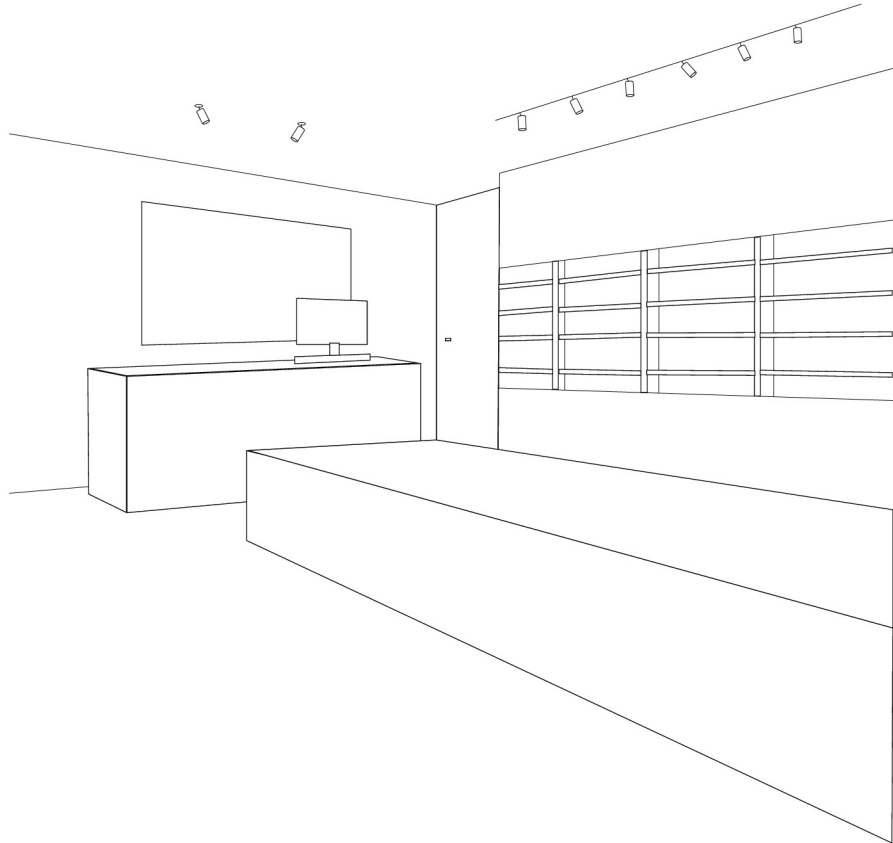

50°

Rotating design

Ceiling arm adjustable system
allows 355° rotatable of
180° tiltable (for double heads)
or 90°tiltable (for single head)

Areas of application

Retail
Office
Residential
Hospitality

Technical data