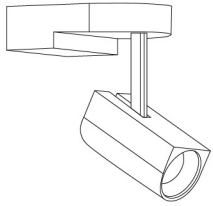

2 models & 2 finish options

Three colour
temperatures

Mounting Options

Wall mounted, track mounted, surface mounted

Beam angles

15°

24°

36°

50°

Rotating design

Ceiling arm adjustable system
allows 355° rotatable of
180° tiltable (for double heads)
or 90°tiltable (for single head)

Areas of application

Retail
Office
Residential
Hospitality

Technical data