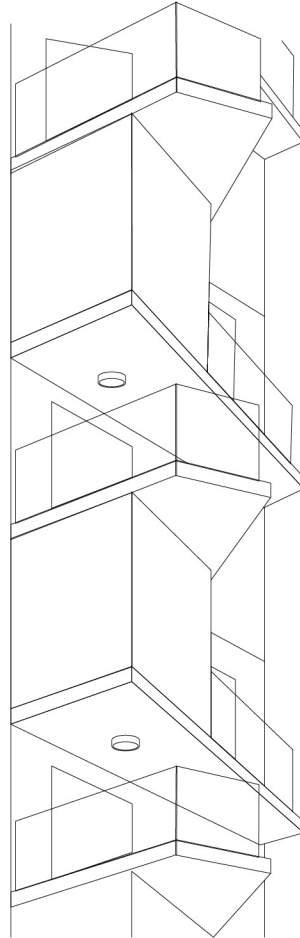

Areas of application

Multi-Residential
Commercial building
Education
Industrial outdoor areas
Public space