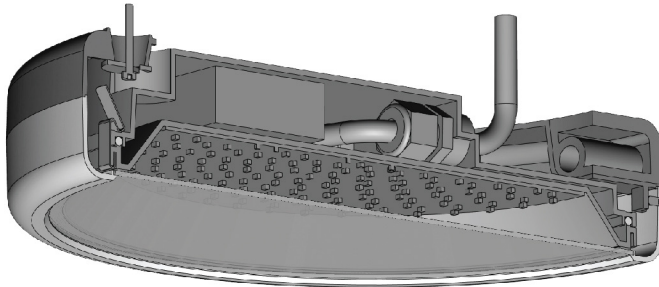

PURATI

6

PURATI

PURATI

STORM

Designed by npk design b.v.

A good choice for ceiling and wall in outdoor areas

The Storm is a strong outdoor luminaire featuring robust, durable, long-lasting used for tough environments. A complete range of fixtures with its installation versatility and functionality for architectural exterior lighting.

The initial design

Functionality options

Open face and eyelid variations
with PIR sensor or Emergency
light.

Multiply lumen
and color

Lumen and color
temperature switchable
by using the switch in
the installation