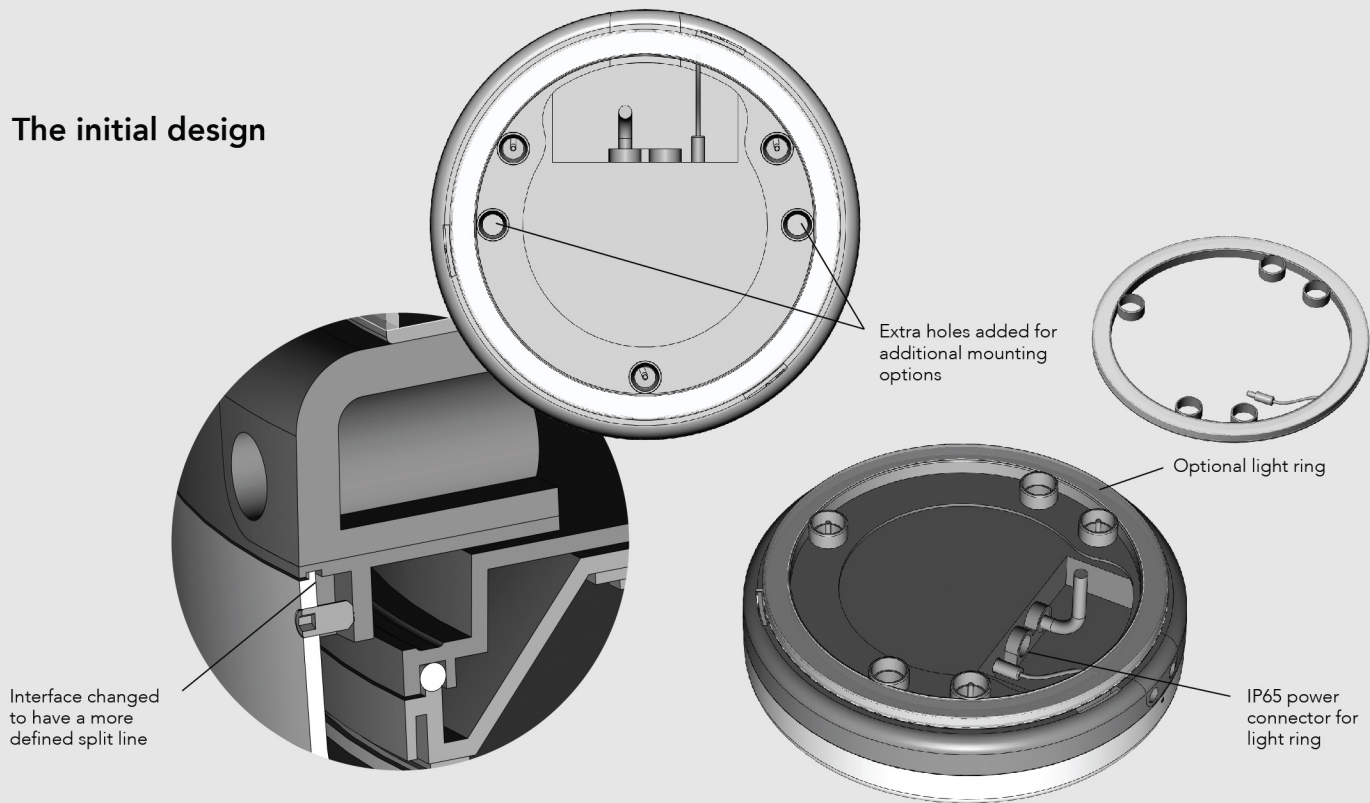

PURATI

6

PURATI

PURATI

STORM

Designed by npk design b.v.

A good choice for ceiling and wall in outdoor areas

The Storm is a strong outdoor luminaire featuring robust, durable, long-lasting used for tough environments. A complete range of fixtures with its installation versatility and functionality for architectural exterior lighting.

The initial design

Functionality options

Open face and eyelid variations
with PIR sensor or Emergency
light.

Multiply lumen
and color

Lumen and color
temperature switchable
by using the switch in
the installation