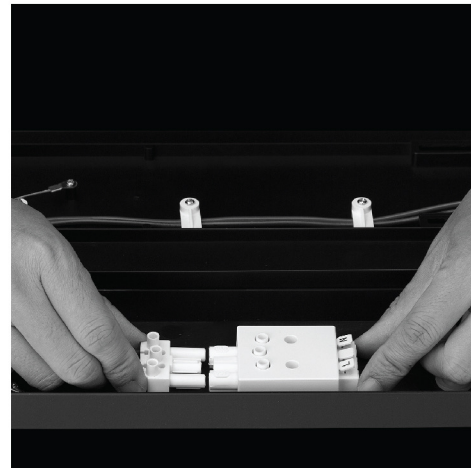

The winner of iF design award 2014

Explore the essence of Slice 2.0 series

Light quality

It's a smooth, direct illumination with high efficiency LEDs.

Functionalities

Emergency lighting, Motion sensor

Versatile

The slice series offers different shapes, colors, sizes, power and mounting options that perfect for any applications.

Value for money

Our unique push-locking system and quick wiring connections makes the installation easy and more efficiency for our products.