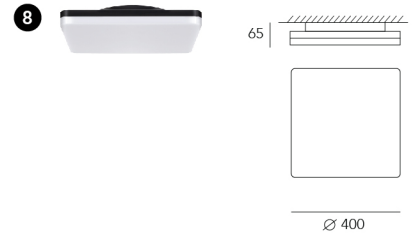

Wire suspension