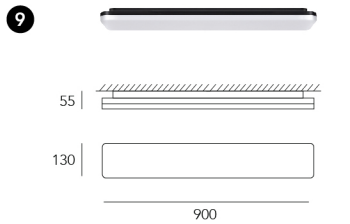

Wire suspension