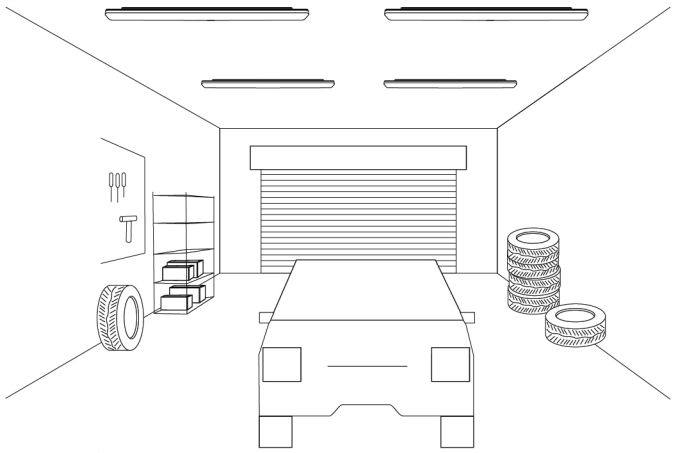

Technical data

	Size	Power	Lumens	Beam Angle	Efficacy	Driver	
1	Slice Circle 220	220mm	15W/10W switch	1500/1000lm	120°	100lm/W	Phase cut (Build-in), DALI (Build-in)
2	Slice Circle 270	270mm	24/18/10W switch	2400/1800/1000lm	120°	100lm/W	
3	Slice Circle 270 | Recessed Frame	270mm	24/18/10W switch	2400/1800/1000lm	120°	100lm/W	
4	Slice Circle 400	400mm	32/24W switch	3200/2400lm	120°	100lm/W	
5	Slice Circle 600	600mm	55/38W switch	5500/3800lm	120°	100lm/W	
6	Slice Sqaure 210	210mm	15/10W switch	1500/1000lm	120°	100lm/W	
7	Slice Sqaure 260	260mm	24/18/10W switch	2400/1800/1000lm	120°	100lm/W	
8	Slice Sqaure 400	400mm	32/24W switch	3200/2400lm	120°	100lm/W	
9	Slice Long 900	900mm	32/24W switch	3200/2400lm	120°	100lm/W	
10	Slice Long 1200	1200mm	38/29W switch	3800/2900lm	120°	100lm/W	
11	Slice Long 1500	1500mm	50/40W switch	5000/4000lm	120°	100lm/W	

General

Finishes

- ☐ White
- ☐ Black
- ☐ Silver

Material Polycarbonate

IP Rating IP54

Lifespan L80/50,000h

Warranty 5 Years

LED

CCT 3000K/4000K switch

CRI >90

SDCM <3

UGR <23

Electrical

Mounting

- Surface mounted
- Wall mounted
- Wire Suspension (2m)
- Recessed

Function

- Motion sensor
- Emergency light (180 mins @ 4W)