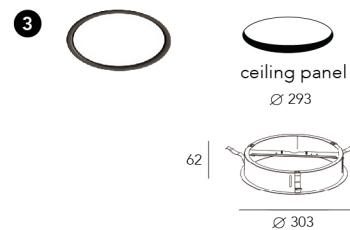

Technical data

	Size	Power	Lumens	Beam Angle	Efficacy	Driver	
1	Slice Circle 220	220mm	15W/10W switch	1500/1000lm	120°	100lm/W	Phase cut (Build-in), DALI (Build-in)
2	Slice Circle 270	270mm	24/18/10W switch	2400/1800/1000lm	120°	100lm/W	
3	Slice Circle 270 | Recessed Frame	270mm	24/18/10W switch	2400/1800/1000lm	120°	100lm/W	
4	Slice Circle 400	400mm	32/24W switch	3200/2400lm	120°	100lm/W	
5	Slice Circle 600	600mm	55/38W switch	5500/3800lm	120°	100lm/W	
6	Slice Sqaure 210	210mm	15/10W switch	1500/1000lm	120°	100lm/W	
7	Slice Sqaure 260	260mm	24/18/10W switch	2400/1800/1000lm	120°	100lm/W	
8	Slice Sqaure 400	400mm	32/24W switch	3200/2400lm	120°	100lm/W	
9	Slice Long 900	900mm	32/24W switch	3200/2400lm	120°	100lm/W	
10	Slice Long 1200	1200mm	38/29W switch	3800/2900lm	120°	100lm/W	
11	Slice Long 1500	1500mm	50/40W switch	5000/4000lm	120°	100lm/W	

General

Finishes

- ☐ White
- ☐ Black
- ☐ Silver

Material Polycarbonate

IP Rating IP54

Lifespan L80/50,000h

Warranty 5 Years

LED

CCT 3000K/4000K switch

CRI >90

SDCM <3

UGR <23

Electrical

Mounting

- Surface mounted
- Wall mounted
- Wire Suspension (2m)
- Recessed

Function

- Motion sensor
- Emergency light (180 mins @ 4W)