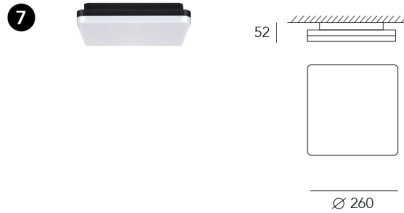

Wire suspension