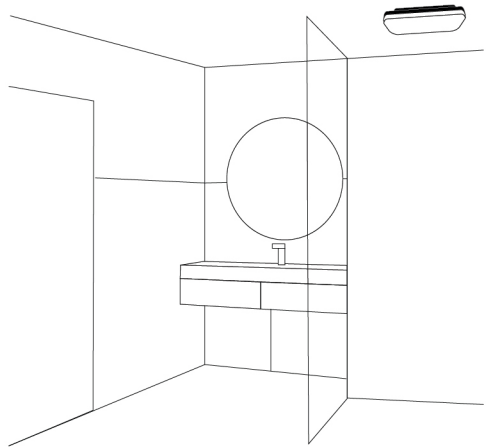

Areas of application

Residential
Multi-Residential
Office
Education
Retail & Hospitality

Technical data

	Size	Power	Lumens	Beam Angle	Efficacy	Driver	
1	Slice Circle 220	220mm	15W/10W switch	1500/1000lm	120°	100lm/W	Phase cut (Build-in), DALI (Build-in)
2	Slice Circle 270	270mm	24/18/10W switch	2400/1800/1000lm	120°	100lm/W	
3	Slice Circle 270 Recessed Frame	270mm	24/18/10W switch	2400/1800/1000lm	120°	100lm/W	
4	Slice Circle 400	400mm	32/24W switch	3200/2400lm	120°	100lm/W	
5	Slice Circle 600	600mm	55/38W switch	5500/3800lm	120°	100lm/W	
6	Slice Sqaure 210	210mm	15/10W switch	1500/1000lm	120°	100lm/W	
7	Slice Sqaure 260	260mm	24/18/10W switch	2400/1800/1000lm	120°	100lm/W	
8	Slice Sqaure 400	400mm	32/24W switch	3200/2400lm	120°	100lm/W	
9	Slice Long 900	900mm	32/24W switch	3200/2400lm	120°	100lm/W	
10	Slice Long 1200	1200mm	38/29W switch	3800/2900lm	120°	100lm/W	
11	Slice Long 1500	1500mm	50/40W switch	5000/4000lm	120°	100lm/W	