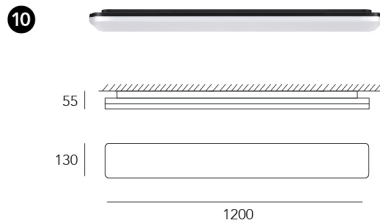

Wire suspension