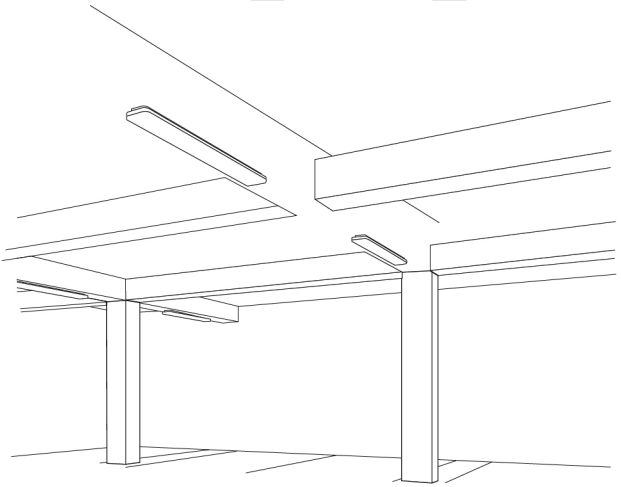

Technical data

	Size	Power	Lumens	Beam Angle	Efficacy	Driver	
1	Slice Circle 220	220mm	15W/10W switch	1500/1000lm	120°	100lm/W	Phase cut (Build-in), DALI (Build-in)
2	Slice Circle 270	270mm	24/18/10W switch	2400/1800/1000lm	120°	100lm/W	
3	Slice Circle 270 | Recessed Frame	270mm	24/18/10W switch	2400/1800/1000lm	120°	100lm/W	
4	Slice Circle 400	400mm	32/24W switch	3200/2400lm	120°	100lm/W	
5	Slice Circle 600	600mm	55/38W switch	5500/3800lm	120°	100lm/W	
6	Slice Sqaure 210	210mm	15/10W switch	1500/1000lm	120°	100lm/W	
7	Slice Sqaure 260	260mm	24/18/10W switch	2400/1800/1000lm	120°	100lm/W	
8	Slice Sqaure 400	400mm	32/24W switch	3200/2400lm	120°	100lm/W	
9	Slice Long 900	900mm	32/24W switch	3200/2400lm	120°	100lm/W	
10	Slice Long 1200	1200mm	38/29W switch	3800/2900lm	120°	100lm/W	
11	Slice Long 1500	1500mm	50/40W switch	5000/4000lm	120°	100lm/W	

General

Finishes

- ☐ White
- ☐ Black
- ☐ Silver

Material Polycarbonate

IP Rating IP54

Lifespan L80/50,000h

Warranty 5 Years

LED

CCT 3000K/4000K switch

CRI >90

SDCM <3

UGR <23

Electrical

Mounting

- Surface mounted
- Wall mounted
- Wire Suspension (2m)
- Recessed

Function

- Motion sensor
- Emergency light (180 mins @ 4W)