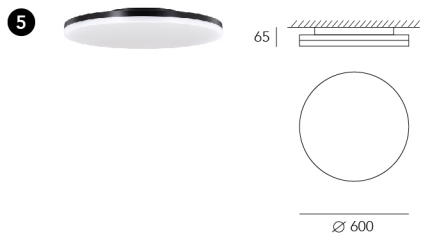

Technical data

	Size	Power	Lumens	Beam Angle	Efficacy	Driver	
1	Slice Circle 220	220mm	15W/10W switch	1500/1000lm	120°	100lm/W	Phase cut (Build-in), DALI (Build-in)
2	Slice Circle 270	270mm	24/18/10W switch	2400/1800/1000lm	120°	100lm/W	
3	Slice Circle 270 | Recessed Frame	270mm	24/18/10W switch	2400/1800/1000lm	120°	100lm/W	
4	Slice Circle 400	400mm	32/24W switch	3200/2400lm	120°	100lm/W	
5	Slice Circle 600	600mm	55/38W switch	5500/3800lm	120°	100lm/W	
6	Slice Sqaure 210	210mm	15/10W switch	1500/1000lm	120°	100lm/W	
7	Slice Sqaure 260	260mm	24/18/10W switch	2400/1800/1000lm	120°	100lm/W	
8	Slice Sqaure 400	400mm	32/24W switch	3200/2400lm	120°	100lm/W	
9	Slice Long 900	900mm	32/24W switch	3200/2400lm	120°	100lm/W	
10	Slice Long 1200	1200mm	38/29W switch	3800/2900lm	120°	100lm/W	
11	Slice Long 1500	1500mm	50/40W switch	5000/4000lm	120°	100lm/W	

General

Finishes

- ☐ White
- ☐ Black
- ☐ Silver

Material Polycarbonate

IP Rating IP54

Lifespan L80/50,000h

Warranty 5 Years

LED

CCT 3000K/4000K switch

CRI >90

SDCM <3

UGR <23

Electrical

Mounting

- Surface mounted
- Wall mounted
- Wire Suspension (2m)
- Recessed

Function

- Motion sensor
- Emergency light (180 mins @ 4W)