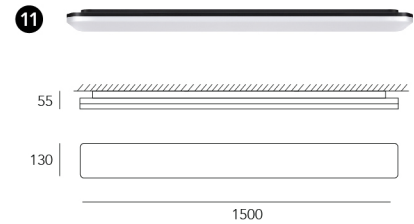

- Motion sensor
- Emergency light (180 mins @ 4W)

Wire suspension

Wire suspension

Head Office

Unit 10, 80 O'Riordan Street,
Alexandria NSW 2015

Phone

+61 2 8065 8181

Email