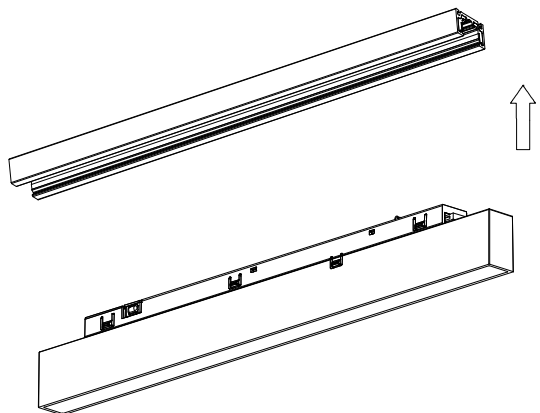

# Filo 48V

PURATI

POWER SUPPLY OFF

POWER SUPPLY ON

POWER SUPPLY OFF

POWER SUPPLY ON

POWER SUPPLY OFF