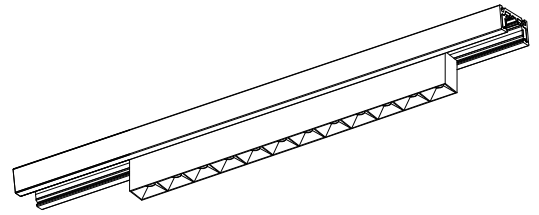

Filo Spot 48V

PURATI

POWER SUPPLY OFF

POWER SUPPLY ON

POWER SUPPLY OFF

POWER SUPPLY ON

POWER SUPPLY OFF