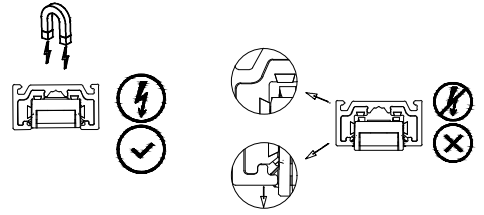

Filo Spot 48V

PURATI

POWER SUPPLY OFF

POWER SUPPLY ON

POWER SUPPLY OFF

POWER SUPPLY ON

POWER SUPPLY OFF