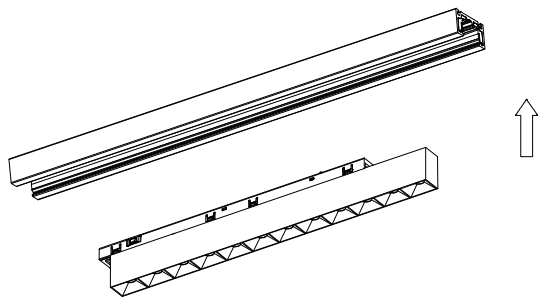

Filo Spot 48V

PURATI

POWER SUPPLY OFF

POWER SUPPLY ON

POWER SUPPLY OFF

POWER SUPPLY ON

POWER SUPPLY OFF