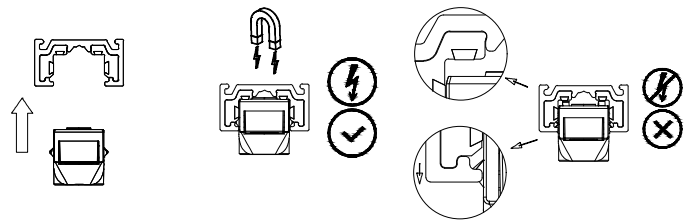

# Lightpad 48V

PURATI

POWER SUPPLY OFF

POWER SUPPLY ON

POWER SUPPLY OFF

POWER SUPPLY ON

POWER SUPPLY OFF