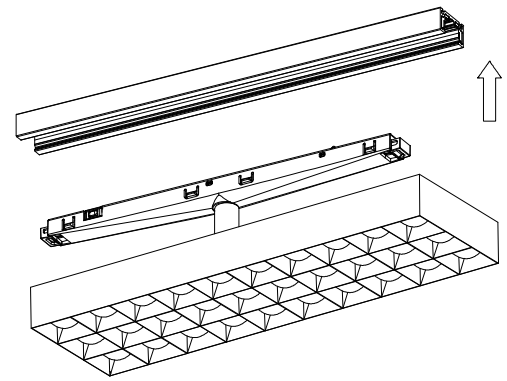

# Lightpad 48V

PURATI

POWER SUPPLY OFF

POWER SUPPLY ON

POWER SUPPLY OFF

POWER SUPPLY ON

POWER SUPPLY OFF