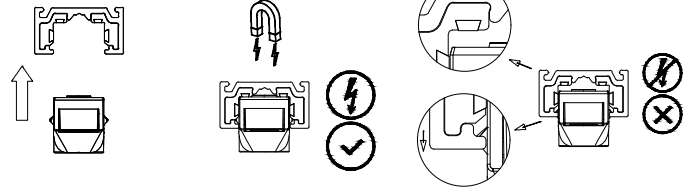

# Luogo 48V-30

PURATI

POWER SUPPLY OFF

POWER SUPPLY ON

POWER SUPPLY OFF

POWER SUPPLY ON

POWER SUPPLY OFF