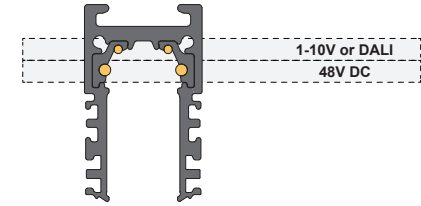

TRACKS TRIMLESS

(Recessed / Trimless-high profile)

MECHANICAL FIXATION

A

*Suitable for ceilings of different thicknesses

B

SHORTEN PROFILE & DIMENSIONS

ELECTRICAL

INSTALLATION DIMENSIONS

FINISH CEILING

For detailed steps please see the next page.

TRACKS TRIMLESS

(Recessed / Trimless-high profile)

PURATI.

TRACKS TRIMLESS

(Recessed / Trimless-high profile)