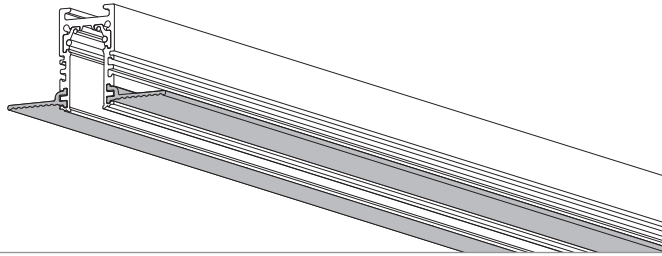

TRACKS TRIMLESS

(Recessed / Trimless-high profile)

MECHANICAL FIXATION

A

*Suitable for ceilings of different thicknesses

B

SHORTEN PROFILE & DIMENSIONS

ELECTRICAL

INSTALLATION DIMENSIONS

FINISH CEILING

For detailed steps please see the next page.

TRACKS TRIMLESS

(Recessed / Trimless-high profile)

PURATI.

TRACKS TRIMLESS

(Recessed / Trimless-high profile)