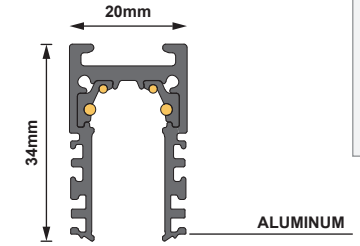

TRACKS TRIMLESS

(Recessed / Trimless-high profile)

MECHANICAL FIXATION

A

*Suitable for ceilings of different thicknesses

B

SHORTEN PROFILE & DIMENSIONS

ELECTRICAL

INSTALLATION DIMENSIONS

FINISH CEILING

For detailed steps please see the next page.

TRACKS TRIMLESS

(Recessed / Trimless-high profile)

PURATI.

TRACKS TRIMLESS

(Recessed / Trimless-high profile)