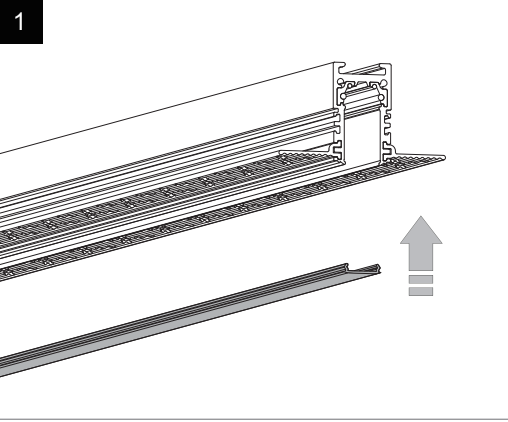

TRACKS TRIMLESS

(Recessed / Trimless-high profile)

MECHANICAL FIXATION

A

*Suitable for ceilings of different thicknesses

B

SHORTEN PROFILE & DIMENSIONS

ELECTRICAL

INSTALLATION DIMENSIONS

FINISH CEILING

For detailed steps please see the next page.

TRACKS TRIMLESS

(Recessed / Trimless-high profile)

PURATI.

TRACKS TRIMLESS

(Recessed / Trimless-high profile)