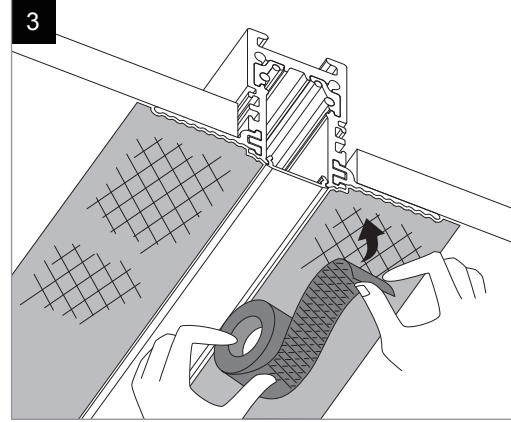

TRACKS TRIMLESS

(Recessed / Trimless-high profile)

MECHANICAL FIXATION

A

*Suitable for ceilings of different thicknesses

B

SHORTEN PROFILE & DIMENSIONS

ELECTRICAL

INSTALLATION DIMENSIONS

FINISH CEILING

For detailed steps please see the next page.

TRACKS TRIMLESS

(Recessed / Trimless-high profile)

PURATI.

TRACKS TRIMLESS

(Recessed / Trimless-high profile)