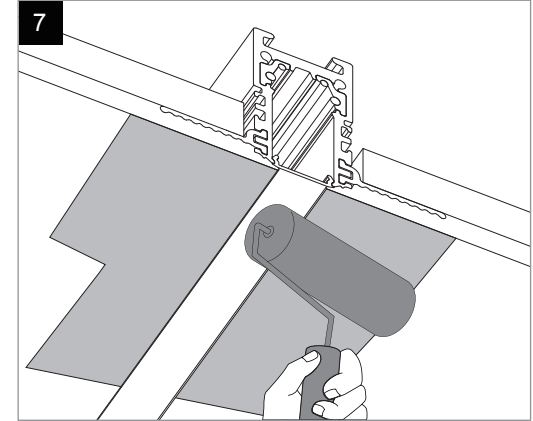

TRACKS TRIMLESS

(Recessed / Trimless-high profile)

MECHANICAL FIXATION

A

*Suitable for ceilings of different thicknesses

B

SHORTEN PROFILE & DIMENSIONS

ELECTRICAL

INSTALLATION DIMENSIONS

FINISH CEILING

For detailed steps please see the next page.

TRACKS TRIMLESS

(Recessed / Trimless-high profile)

PURATI.

TRACKS TRIMLESS

(Recessed / Trimless-high profile)