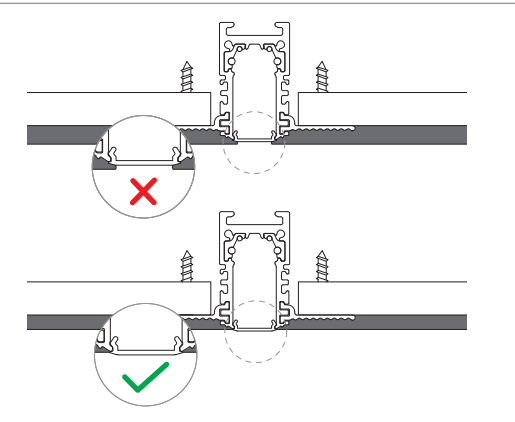

TRACKS TRIMLESS

(Recessed / Trimless-high profile)

MECHANICAL FIXATION

A

*Suitable for ceilings of different thicknesses

B

SHORTEN PROFILE & DIMENSIONS

ELECTRICAL

INSTALLATION DIMENSIONS

FINISH CEILING

For detailed steps please see the next page.

TRACKS TRIMLESS

(Recessed / Trimless-high profile)

PURATI.

TRACKS TRIMLESS

(Recessed / Trimless-high profile)