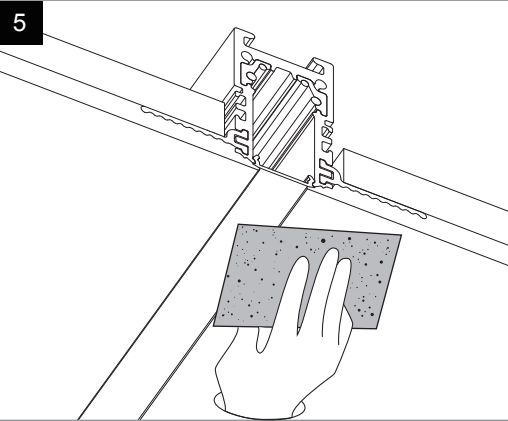

TRACKS TRIMLESS

(Recessed / Trimless-high profile)

MECHANICAL FIXATION

A

*Suitable for ceilings of different thicknesses

B

SHORTEN PROFILE & DIMENSIONS

ELECTRICAL

INSTALLATION DIMENSIONS

FINISH CEILING

For detailed steps please see the next page.

TRACKS TRIMLESS

(Recessed / Trimless-high profile)

PURATI.

TRACKS TRIMLESS

(Recessed / Trimless-high profile)