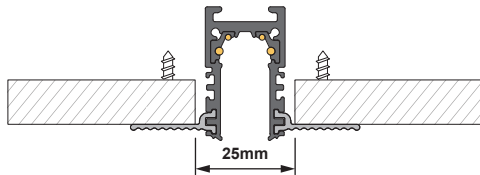

TRACKS TRIMLESS

(Recessed / Trimless-high profile)

MECHANICAL FIXATION

A

*Suitable for ceilings of different thicknesses

B

SHORTEN PROFILE & DIMENSIONS

ELECTRICAL

INSTALLATION DIMENSIONS

FINISH CEILING

For detailed steps please see the next page.

TRACKS TRIMLESS

(Recessed / Trimless-high profile)

PURATI.

TRACKS TRIMLESS

(Recessed / Trimless-high profile)