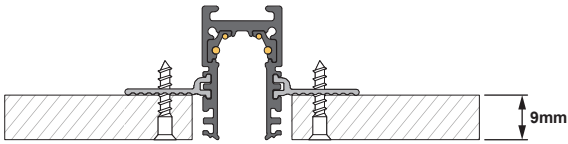

TRACKS TRIMLESS

(Recessed / Trimless-high profile)

MECHANICAL FIXATION

A

*Suitable for ceilings of different thicknesses

B

SHORTEN PROFILE & DIMENSIONS

ELECTRICAL

INSTALLATION DIMENSIONS

FINISH CEILING

For detailed steps please see the next page.

TRACKS TRIMLESS

(Recessed / Trimless-high profile)

PURATI.

TRACKS TRIMLESS

(Recessed / Trimless-high profile)