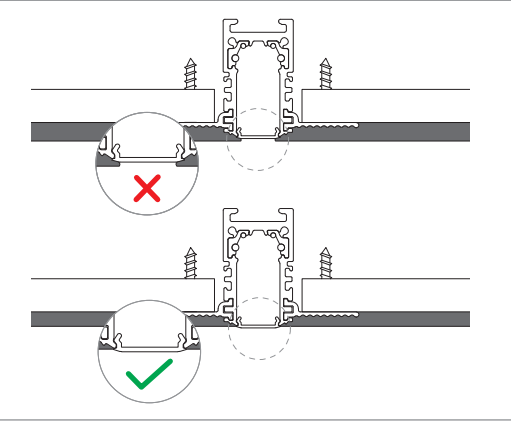

TRACKS TRIMLESS

(Recessed / Trimless-high profile)

MECHANICAL FIXATION

A

*Suitable for ceilings of different thicknesses

B

SHORTEN PROFILE & DIMENSIONS

ELECTRICAL

INSTALLATION DIMENSIONS

FINISH CEILING

For detailed steps please see the next page.

TRACKS TRIMLESS

(Recessed / Trimless-high profile)

PURATI.

TRACKS TRIMLESS

(Recessed / Trimless-high profile)