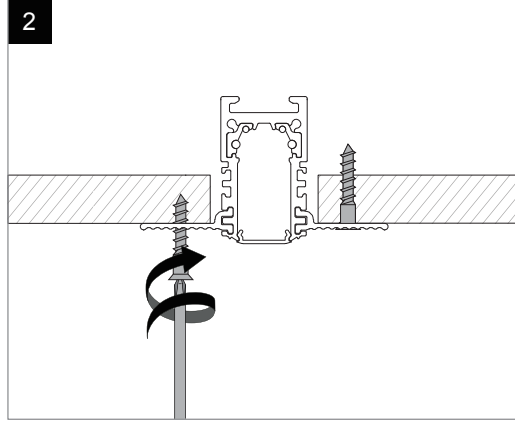

TRACKS TRIMLESS

(Recessed / Trimless-high profile)

MECHANICAL FIXATION

A

*Suitable for ceilings of different thicknesses

B

SHORTEN PROFILE & DIMENSIONS

ELECTRICAL

INSTALLATION DIMENSIONS

FINISH CEILING

For detailed steps please see the next page.

TRACKS TRIMLESS

(Recessed / Trimless-high profile)

PURATI.

TRACKS TRIMLESS

(Recessed / Trimless-high profile)