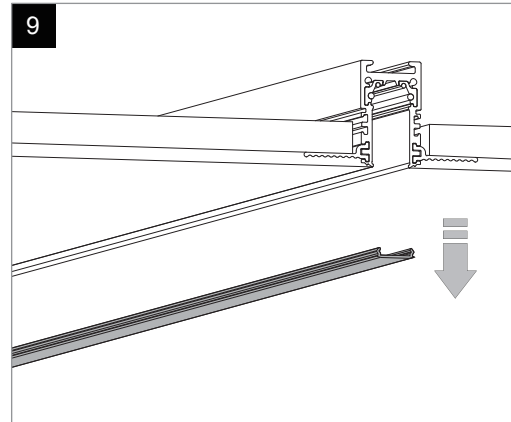

TRACKS TRIMLESS

(Recessed / Trimless-high profile)

MECHANICAL FIXATION

A

*Suitable for ceilings of different thicknesses

B

SHORTEN PROFILE & DIMENSIONS

ELECTRICAL

INSTALLATION DIMENSIONS

FINISH CEILING

For detailed steps please see the next page.

TRACKS TRIMLESS

(Recessed / Trimless-high profile)

PURATI.

TRACKS TRIMLESS

(Recessed / Trimless-high profile)