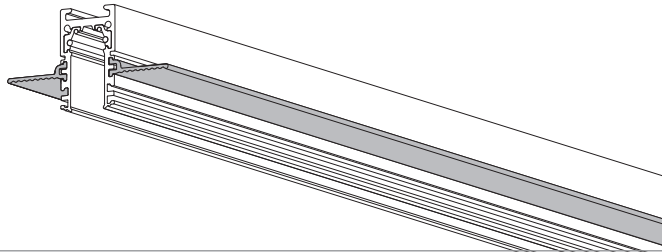

TRACKS TRIMLESS

(Recessed / Trimless-high profile)

MECHANICAL FIXATION

A

*Suitable for ceilings of different thicknesses

B

SHORTEN PROFILE & DIMENSIONS

ELECTRICAL

INSTALLATION DIMENSIONS

FINISH CEILING

For detailed steps please see the next page.

TRACKS TRIMLESS

(Recessed / Trimless-high profile)

PURATI.

TRACKS TRIMLESS

(Recessed / Trimless-high profile)