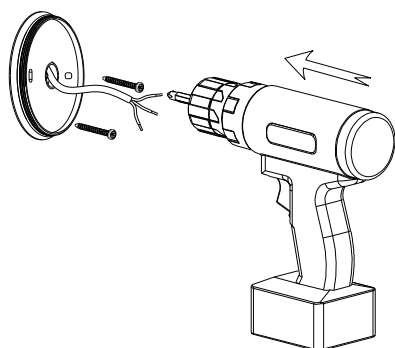

LED Wall Light Instruction Leaflet

PURATI®

IP65 RoHS

EN

Read this instruction carefully before commencing installation and keep it for future reference.

Always switch off the mains before installation or maintenance.

Keep the product far from heat sources and in a Well-ventilated area.

The installation or maintenance should be carried out by a qualified electrician.

The light source contained in this luminaire shall only be replaced by the manufacturer or his service agent or a similar qualified person.

01

02

03

04