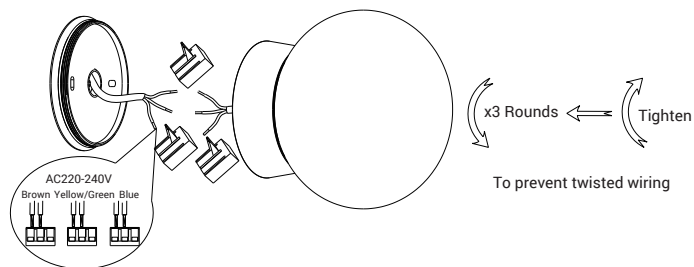

LED Wall Light Instruction Leaflet

PURATI®

IP65 RoHS

EN

Read this instruction carefully before commencing installation and keep it for future reference.

Always switch off the mains before installation or maintenance.

Keep the product far from heat sources and in a Well-ventilated area.

The installation or maintenance should be carried out by a qualified electrician.

The light source contained in this luminaire shall only be replaced by the manufacturer or his service agent or a similar qualified person.

01

02

03

04